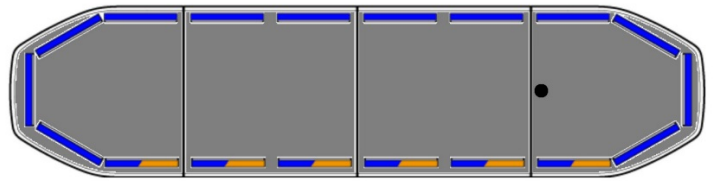

# LED LIGHTBARS

RDN122-BL-  
BASIC

Raiden LED lightbar | 122 cm | basic | blue | 12-24V

EAN: 5414184107069

## Specifications

Alley lights	No
Automatic day/night sensor	Yes, integrated
Break lights integrated	No
Characteristics	Without control box, no roof connector
Color	Blue
Colour of lens	Clear
Connection	Open cable ends
Current draw 12V Amp	Average 12 amp , max 24 amp
Dimensions	1219 mm x 308 mm x 40 mm (without mounting brackets)
Directional arrow	No
ECE R65 Class 2	Yes
EMC R10	Yes
Good to know	Low profile mounting brackets are included
Length	MEDIUM (101 - 130 cm)

Length of cable (m)	5 m
Light source	LED
Mounting	Fixed
Operating voltage	12V - 24V
Packing	Brown box with label
Protocol	CANBUS, pre-programmed
Roof connector	No, but possible as an option
Series	Raiden
To be ordered by	1
Top cover	Black
Waterproof	Yes