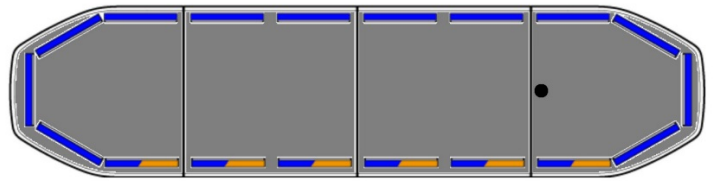

LED LIGHTBARS

RDN122-BL-
BASIC

Raiden LED lightbar | 122 cm | basic | blue | 12-24V

EAN: 5414184107069

Specifications

Alley lights	No	Length of cable (m)	5 m
Automatic day/night sensor	Yes, integrated	Light source	LED
Break lights integrated	No	Mounting	Fixed
Characteristics	Without control box, no roof connector	Operating voltage	12V - 24V
Color	Blue	Packing	Brown box with label
Colour of lens	Clear	Protocol	CANBUS, pre-programmed
Connection	Open cable ends	Roof connector	No, but possible as an option
Current draw 12V Amp	Average 12 amp , max 24 amp	Series	Raiden
Dimensions	1219 mm x 308 mm x 40 mm (without mounting brackets)	To be ordered by	1
Directional arrow	No	Top cover	Black
ECE R65 Class 2	Yes	Waterproof	Yes
EMC R10	Yes		
Good to know	Low profile mounting brackets are included		
Length	MEDIUM (101 - 130 cm)		