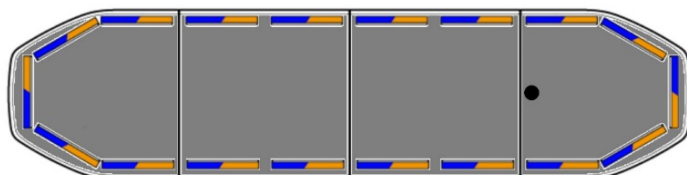

LED LIGHTBARS

RDNI22-BL/OR

Raiden LED lightbar | 122 cm | blue/amber

EAN: 5414184938939

Specifications

| | |
|----------------------------|---|
| Automatic day/night sensor | Yes, integrated |
| Characteristics | Without control box, no roof connector |
| Color | Amber/blue |
| Colour of lens | Clear |
| Connection | Open cable ends |
| Current draw 12V Amp | Average 12 amp , max 24 amp |
| Dimensions | 1219 mm x 308 mm x 40 mm (without mounting brackets) |
| Directional arrow | Yes, both front and rear |
| ECE R65 Class 1 | Yes |
| ECE R65 Class 2 | Yes |
| EMC R10 | Yes |
| Good to know | Low profile mounting brackets are included |
| ICAO | No |
| Length of cable (m) | 5 m |

| | |
|-------------------|-------------------------------|
| Length range | MEDIUM (101 - 130 cm) |
| Light source | LED |
| Mounting | Fixed |
| Operating voltage | 12V - 24V |
| Packing | Brown box with label |
| Protocol | CANBUS, pre-programmed |
| Roof connector | No, but possible as an option |
| Series | Raiden |
| To be ordered by | 1 |
| Top cover | Black |
| Waterproof | Yes |