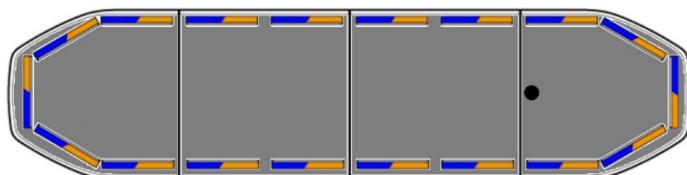

LED LIGHTBARS

RDNI22-BL/OR

Raiden LED lightbar | 122 cm | blue/amber | 12-24V

EAN: 5414184938939

Specifications

Automatic day/night sensor	Yes, integrated
Characteristics	Without control box, no roof connector
Color	Amber/blue
Colour of lens	Clear
Connection	Open cable ends
Current draw 12V Amp	Average 12 amp , max 24 amp
Dimensions	1219 mm x 308 mm x 40 mm (without mounting brackets)
Directional arrow	Yes, both front and rear
ECE R65 Class 2	Yes
EMC R10	Yes
Good to know	Low profile mounting brackets are included
Length	MEDIUM (101 - 130 cm)

Length of cable (m)	5 m
Light source	LED
Mounting	Fixed
Operating voltage	12V - 24V
Packing	Brown box with label
Protocol	CANBUS, pre-programmed
Roof connector	No, but possible as an option
Series	Raiden
To be ordered by	1
Top cover	Black
Waterproof	Yes