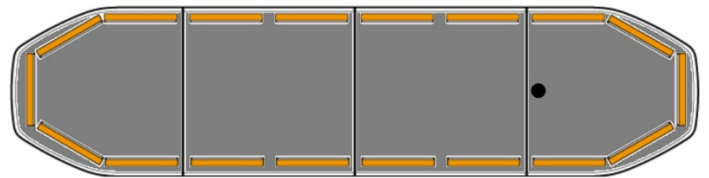

LED LIGHTBARS

RDN122-OR-
BASIC

Raiden LED lightbar | 122 cm | basic | amber | 12-24V

EAN: 5414184382527

Specifications

Alley lights	No	Length of cable (m)	5 m
Automatic day/night sensor	Yes, integrated	Light source	LED
Break lights integrated	No	Mounting	Fixed
Characteristics	Without control box, no roof connector	Operating voltage	12V - 24V
Color	Amber	Packing	Brown box with label
Colour of lens	Clear	Protocol	CANBUS, pre-programmed
Connection	Open cable ends	Roof connector	No, but possible as an option
Current draw 12V Amp	Average 12 amp , max 24 amp	Series	Raiden
Dimensions	1219 mm x 308 mm x 40 mm (without mounting brackets)	To be ordered by	1
Directional arrow	Yes, at the back side	Top cover	Black
ECE R65 Class 2	Yes	Waterproof	Yes
EMC R10	Yes		
Good to know	Low profile mounting brackets are included		
Length	MEDIUM (101 - 130 cm)		