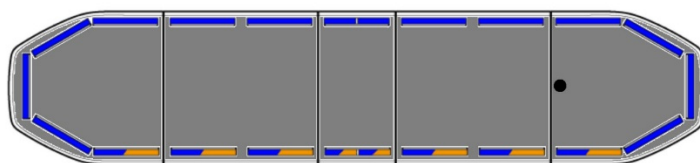

# LED LIGHTBARS

RDNI37-BL-  
BASIC

Raiden LED lightbar | 137 cm | basic | blue | 12-24V

EAN: 5414184104914

## Specifications

Alley lights	No
Automatic day/night sensor	Yes, integrated
Break lights integrated	No
Characteristics	Without control box, no roof connector
Color	Blue
Colour of lens	Clear
Connection	Open cable ends
Current draw 12V Amp	Average 12 amp , max 24 amp
Dimensions	1371 mm x 308 mm x 40 mm (without mounting brackets)
Directional arrow	No
ECE R65 Class 2	Yes
EMC R10	Yes
Good to know	Low profile mounting brackets are included
Length	LARGE (131 - 150 cm)

Length of cable (m)	5 m
Light source	LED
Mounting	Fixed
Operating voltage	12V - 24V
Packing	Brown box with label
Protocol	CANBUS, pre-programmed
Roof connector	No, but possible as an option
Series	Raiden
To be ordered by	1
Top cover	Black
Waterproof	Yes