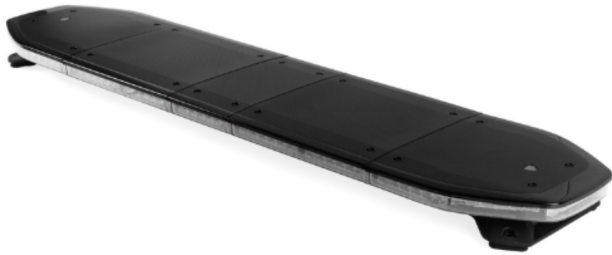

LED LIGHTBARS

RDNI37-BL-
BASIC

Raiden LED lightbar | 137 cm | basic | blue

EAN: 5414184104914

Specifications

Alley lights	No	ICAO	No
Automatic day/night sensor	Yes, integrated	Length of cable (m)	5 m
Break lights integrated	No	Length range	LARGE (131 - 150 cm)
Characteristics	Without control box, no roof connector	Light source	LED
Color	Blue	Mounting	Fixed
Colour of lens	Clear	Operating voltage	12V - 24V
Connection	Open cable ends	Packing	Brown box with label
Current draw 12V Amp	Average 12 amp , max 24 amp	Protocol	CANBUS, pre-programmed
Dimensions	1371 mm x 308 mm x 40 mm (without mounting brackets)	Roof connector	No, but possible as an option
Directional arrow	No	Series	Raiden
ECE R65 Class 2	Yes	To be ordered by	1
EMC R10	Yes	Top cover	Black
Good to know	Low profile mounting brackets are included	Waterproof	Yes