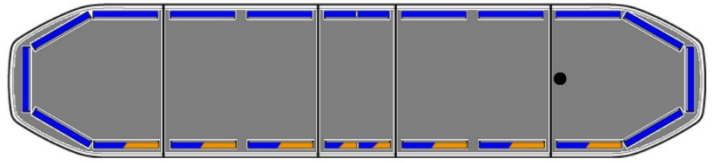

LED LIGHTBARS

RDNI37-BL-
BASIC

Raiden LED lightbar | 137 cm | basic | blue

EAN: 5414184104914

Specifications

Alley lights	No	ICAO	No
Automatic day/night sensor	Yes, integrated	Length of cable (m)	5 m
Break lights integrated	No	Length range	LARGE (131 - 150 cm)
Characteristics	Without control box, no roof connector	Light source	LED
Color	Blue	Mounting	Fixed
Colour of lens	Clear	Operating voltage	12V - 24V
Connection	Open cable ends	Packing	Brown box with label
Current draw 12V Amp	Average 12 amp , max 24 amp	Protocol	CANBUS, pre-programmed
Dimensions	1371 mm x 308 mm x 40 mm (without mounting brackets)	Roof connector	No, but possible as an option
Directional arrow	No	Series	Raiden
ECE R65 Class 2	Yes	To be ordered by	1
EMC R10	Yes	Top cover	Black
Good to know	Low profile mounting brackets are included	Waterproof	Yes