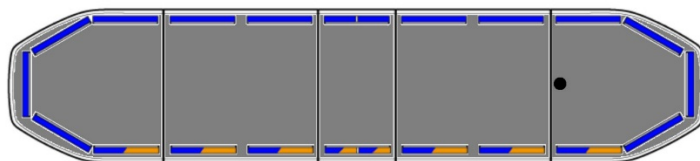

LED LIGHTBARS

RDNI37-BL-
BASIC

Raiden LED lightbar | 137 cm | basic | blue | 12-24V

EAN: 5414184104914

Specifications

Alley lights	No
Automatic day/night sensor	Yes, integrated
Break lights integrated	No
Characteristics	Without control box, no roof connector
Color	Blue
Colour of lens	Clear
Connection	Open cable ends
Current draw 12V Amp	Average 12 amp , max 24 amp
Dimensions	1371 mm x 308 mm x 40 mm (without mounting brackets)
Directional arrow	No
ECE R65 Class 2	Yes
EMC R10	Yes
Good to know	Low profile mounting brackets are included
Length	LARGE (131 - 150 cm)

Length of cable (m)	5 m
Light source	LED
Mounting	Fixed
Operating voltage	12V - 24V
Packing	Brown box with label
Protocol	CANBUS, pre-programmed
Roof connector	No, but possible as an option
Series	Raiden
To be ordered by	1
Top cover	Black
Waterproof	Yes