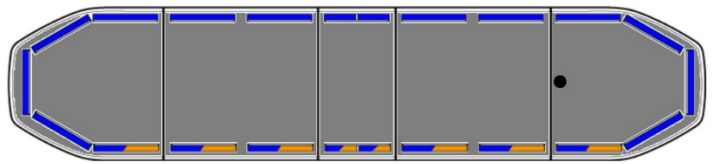

LED LIGHTBARS

RDNI37-BL-
BASIC

Raiden LED lightbar | 137 cm | basic | blue | 12-24V

EAN: 5414184104914

Specifications

Alley lights	No	ICAO	No
Automatic day/night sensor	Yes, integrated	Length	LARGE (131 - 150 cm)
Break lights integrated	No	Length of cable (m)	5 m
Characteristics	Without control box, no roof connector	Light source	LED
Color	Blue	Mounting	Fixed
Colour of lens	Clear	Operating voltage	12V - 24V
Connection	Open cable ends	Packing	Brown box with label
Current draw 12V Amp	Average 12 amp , max 24 amp	Protocol	CANBUS, pre-programmed
Dimensions	1371 mm x 308 mm x 40 mm (without mounting brackets)	Roof connector	No, but possible as an option
Directional arrow	No	Series	Raiden
ECE R65 Class 2	Yes	To be ordered by	1
EMC R10	Yes	Top cover	Black
Good to know	Low profile mounting brackets are included	Waterproof	Yes