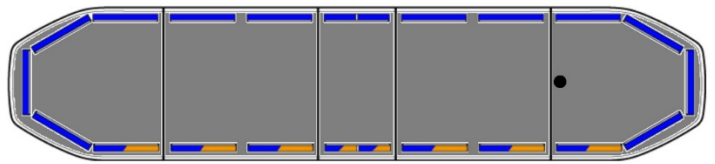

# LED LIGHTBARS

RDNI37-BL-  
BASIC

Raiden LED lightbar | 137 cm | basic | blue | 12-24V

EAN: 5414184104914

## Specifications

Alley lights	No
Automatic day/night sensor	Yes, integrated
Break lights integrated	No
Characteristics	Without control box, no roof connector
Color	Blue
Colour of lens	Clear
Connection	Open cable ends
Current draw 12V Amp	Average 12 amp , max 24 amp
Dimensions	1371 mm x 308 mm x 40 mm (without mounting brackets)
Directional arrow	No
ECE R65 Class 2	Yes
EMC R10	Yes
Good to know	Low profile mounting brackets are included
Length	LARGE (131 - 150 cm)

Length of cable (m)	5 m
Light source	LED
Mounting	Fixed
Operating voltage	12V - 24V
Packing	Brown box with label
Protocol	CANBUS, pre-programmed
Roof connector	No, but possible as an option
Series	Raiden
To be ordered by	1
Top cover	Black
Waterproof	Yes