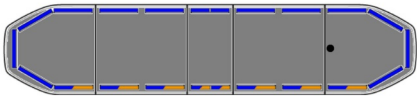

LED LIGHTBARS

RDNI37-BL-
BASIC

Raiden LED lightbar | 137 cm | basic | blue

EAN: 5414184104914

Specifications

Alley lights	No	ICAO	No
Automatic day/night sensor	Yes, integrated	Length of cable (m)	5 m
Break lights integrated	No	Length range	LARGE (131 - 150 cm)
Characteristics	Without control box, no roof connector	Light source	LED
Color	Blue	Mounting	Fixed
Colour of lens	Clear	Operating voltage	12V - 24V
Connection	Open cable ends	Packing	Brown box with label
Current draw 12V Amp	Average 12 amp , max 24 amp	Protocol	CANBUS, pre-programmed
Dimensions	1371 mm x 308 mm x 40 mm (without mounting brackets)	Roof connector	No, but possible as an option
Directional arrow	No	Series	Raiden
ECE R65 Class 2	Yes	To be ordered by	1
EMC R10	Yes	Top cover	Black
Good to know	Low profile mounting brackets are included	Waterproof	Yes