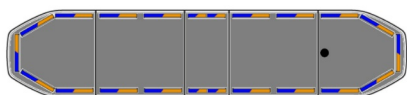

LED LIGHTBARS

RDNI37-BL/OR

Raiden LED lightbar | 137 cm | blue/amber

EAN: 5414184821774

Specifications

Automatic day/night sensor	Yes, integrated
Characteristics	Without control box, no roof connector
Color	Amber/blue
Colour of lens	Clear
Connection	Open cable ends
Current draw 12V Amp	Average 12 amp , max 24 amp
Dimensions	1371 mm x 308 mm x 40 mm (without mounting brackets)
Directional arrow	Yes, both front and rear
ECE R65 Class 2	Yes
EMC R10	Yes
Good to know	Low profile mounting brackets are included
ICAO	No

Length of cable (m)	5 m
Length range	LARGE (131 - 150 cm)
Light source	LED
Mounting	Fixed
Operating voltage	12V - 24V
Packing	Brown box with label
Protocol	CANBUS, pre-programmed
Roof connector	No, but possible as an option
Series	Raiden
To be ordered by	1
Top cover	Black
Waterproof	Yes