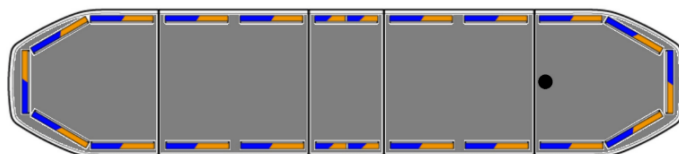

# LED LIGHTBARS

RDNI37-BL/OR

Raiden LED lightbar | 137 cm | blue/amber | 12-24V

EAN: 5414184821774

## Specifications

Automatic day/night sensor	Yes, integrated
Characteristics	Without control box, no roof connector
Color	Amber/blue
Colour of lens	Clear
Connection	Open cable ends
Current draw 12V Amp	Average 12 amp , max 24 amp
Dimensions	1371 mm x 308 mm x 40 mm (without mounting brackets)
Directional arrow	Yes, both front and rear
ECE R65 Class 2	Yes
EMC R10	Yes
Good to know	Low profile mounting brackets are included
Length	LARGE (131 - 150 cm)

Length of cable (m)	5 m
Light source	LED
Mounting	Fixed
Operating voltage	12V - 24V
Packing	Brown box with label
Protocol	CANBUS, pre-programmed
Roof connector	No, but possible as an option
Series	Raiden
To be ordered by	1
Top cover	Black
Waterproof	Yes