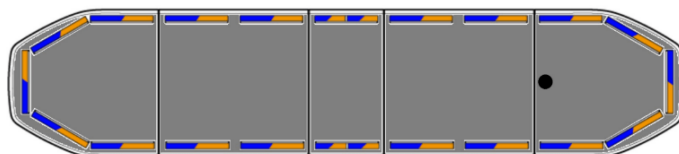

LED LIGHTBARS

RDNI37-BL/OR

Raiden LED lightbar | 137 cm | blue/amber

EAN: 5414184821774

Specifications

Automatic day/night sensor	Yes, integrated
Characteristics	Without control box, no roof connector
Color	Amber/blue
Colour of lens	Clear
Connection	Open cable ends
Current draw 12V Amp	Average 12 amp , max 24 amp
Dimensions	1371 mm x 308 mm x 40 mm (without mounting brackets)
Directional arrow	Yes, both front and rear
ECE R65 Class 2	Yes
EMC R10	Yes
Good to know	Low profile mounting brackets are included
ICAO	No

Length of cable (m)	5 m
Length range	LARGE (131 - 150 cm)
Light source	LED
Mounting	Fixed
Operating voltage	12V - 24V
Packing	Brown box with label
Protocol	CANBUS, pre-programmed
Roof connector	No, but possible as an option
Series	Raiden
To be ordered by	1
Top cover	Black
Waterproof	Yes