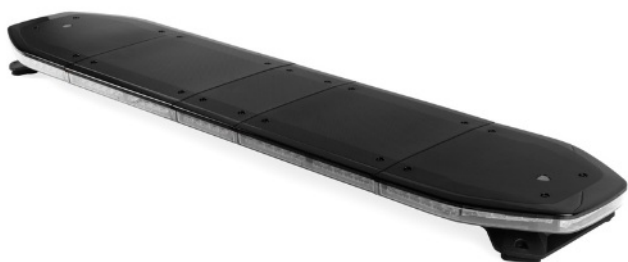

LED LIGHTBARS

RDNI37-BL/OR

Raiden LED lightbar | 137 cm | blue/amber | 12-24V

EAN: 5414184821774

Specifications

Automatic day/night sensor	Yes, integrated
Characteristics	Without control box, no roof connector
Color	Amber/blue
Colour of lens	Clear
Connection	Open cable ends
Current draw 12V Amp	Average 12 amp , max 24 amp
Dimensions	1371 mm x 308 mm x 40 mm (without mounting brackets)
Directional arrow	Yes, both front and rear
ECE R65 Class 2	Yes
EMC R10	Yes
Good to know	Low profile mounting brackets are included
Good to know	ICAO inspection on 1 particular flash pattern and only for the colour amber
ICAO	No
Length	LARGE (131 - 150 cm)

Length of cable (m)	5 m
Light source	LED
Mounting	Fixed
Operating voltage	12V - 24V
Packing	Brown box with label
Protocol	CANBUS, pre-programmed
Roof connector	No, but possible as an option
Series	Raiden
To be ordered by	1
Top cover	Black
Waterproof	Yes