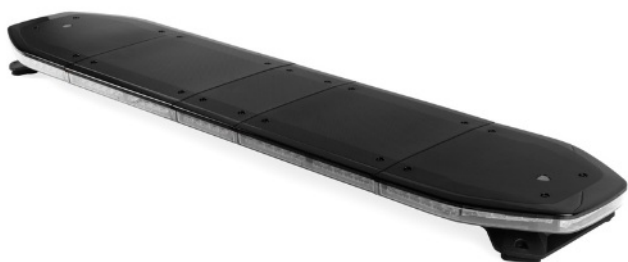

# LED LIGHTBARS

RDNI37-BL/OR

Raiden LED lightbar | 137 cm | blue/amber | 12-24V

EAN: 5414184821774

## Specifications

Automatic day/night sensor	Yes, integrated
Characteristics	Without control box, no roof connector
Color	Amber/blue
Colour of lens	Clear
Connection	Open cable ends
Current draw 12V Amp	Average 12 amp , max 24 amp
Dimensions	1371 mm x 308 mm x 40 mm (without mounting brackets)
Directional arrow	Yes, both front and rear
ECE R65 Class 2	Yes
EMC R10	Yes
Good to know	Low profile mounting brackets are included
Length	LARGE (131 - 150 cm)

Length of cable (m)	5 m
Light source	LED
Mounting	Fixed
Operating voltage	12V - 24V
Packing	Brown box with label
Protocol	CANBUS, pre-programmed
Roof connector	No, but possible as an option
Series	Raiden
To be ordered by	1
Top cover	Black
Waterproof	Yes