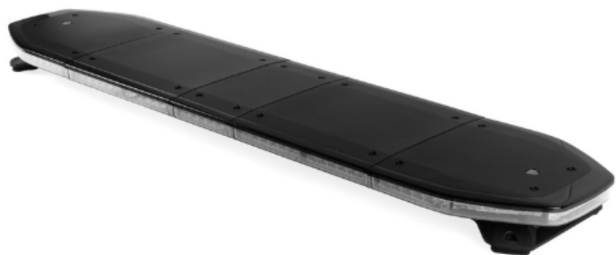

LED LIGHTBARS

RDNI37-BL/OR

Raiden LED lightbar | 137 cm | blue/amber

EAN: 5414184821774

Specifications

Automatic day/night sensor	Yes, integrated
Characteristics	Without control box, no roof connector
Color	Amber/blue
Colour of lens	Clear
Connection	Open cable ends
Current draw 12V Amp	Average 12 amp , max 24 amp
Dimensions	1371 mm x 308 mm x 40 mm (without mounting brackets)
Directional arrow	Yes, both front and rear
ECE R65 Class 2	Yes
EMC R10	Yes
Good to know	Low profile mounting brackets are included
ICAO	No

Length of cable (m)	5 m
Length range	LARGE (131 - 150 cm)
Light source	LED
Mounting	Fixed
Operating voltage	12V - 24V
Packing	Brown box with label
Protocol	CANBUS, pre-programmed
Roof connector	No, but possible as an option
Series	Raiden
To be ordered by	1
Top cover	Black
Waterproof	Yes