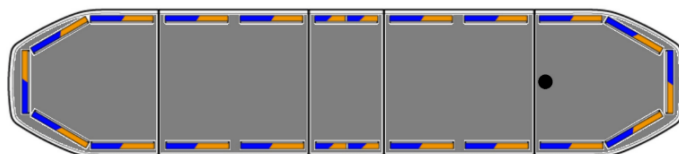

LED LIGHTBARS

RDNI37-BL/OR

Raiden LED lightbar | 137 cm | blue/amber | 12-24V

EAN: 5414184821774

Specifications

Automatic day/night sensor	Yes, integrated
Characteristics	Without control box, no roof connector
Color	Amber/blue
Colour of lens	Clear
Connection	Open cable ends
Current draw 12V Amp	Average 12 amp , max 24 amp
Dimensions	1371 mm x 308 mm x 40 mm (without mounting brackets)
Directional arrow	Yes, both front and rear
ECE R65 Class 2	Yes
EMC R10	Yes
Good to know	Low profile mounting brackets are included
Good to know	ICAO inspection on 1 particular flash pattern and only for the colour amber
ICAO	No
Length	LARGE (131 - 150 cm)

Length of cable (m)	5 m
Light source	LED
Mounting	Fixed
Operating voltage	12V - 24V
Packing	Brown box with label
Protocol	CANBUS, pre-programmed
Roof connector	No, but possible as an option
Series	Raiden
To be ordered by	1
Top cover	Black
Waterproof	Yes