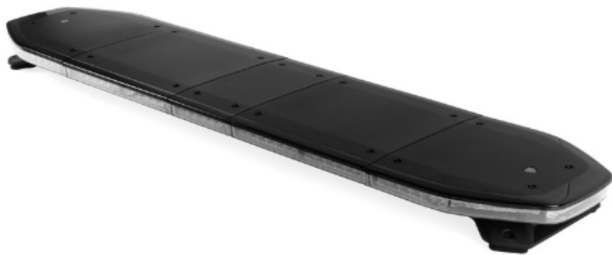

# LED LIGHTBARS

RDNI37-OR-  
BASIC

Raiden LED lightbar | 137 cm | basic | amber

EAN: 5414184471665

## Specifications

Alley lights	No
Automatic day/night sensor	Yes, integrated
Break lights integrated	No
Characteristics	Without control box, no roof connector
Color	Amber
Colour of lens	Clear
Connection	Open cable ends
Current draw 12V Amp	Average 12 amp , max 24 amp
Dimensions	1371 mm x 308 mm x 40 mm (without mounting brackets)
Directional arrow	Yes, at the back side
ECE R65 Class 2	Yes
EMC R10	Yes
Good to know	Low profile mounting brackets are included

ICAO	No
Length of cable (m)	5 m
Length range	LARGE (131 - 150 cm)
Light source	LED
Mounting	Fixed
Operating voltage	12V - 24V
Packing	Brown box with label
Protocol	CANBUS, pre-programmed
Roof connector	No, but possible as an option
Series	Raiden
To be ordered by	1
Top cover	Black
Waterproof	Yes