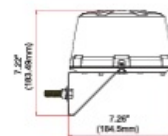

ROTATING BEACONS

519M-DV-BL

Beacon | LED | magnetic | 12-24V | blue

EAN: 5414184547872

3-Bolt Mount

Magnetic Mount

1" Pipe Mount

Shelf Mount

Mirror Mount

Specifications

CISPR 25	12V : CISPR 25 Class 3 - 24V : CISPR 25 Class 2
Characteristics	36 LEDs, of which 12 upward facing
Color	Blue
Colour of lens	Blue
Diameter mm	182 mm
ECE R65 Class 2	Yes
EMC R10	Yes
Height mm	108 mm
Height range	70 - 110 mm
IP-degree	IPX5
Length of cable (m)	2,50 m
Light source	LED

Mounting	Magnetic
Number of LEDs	24+12
Number of flash patterns	14
Operating voltage	12V - 24V
Operation temperature	-30°C / +65°C
Packing	POS packaging
Synchronisable	Yes
To be ordered by	1
Weight (kg)	0,810 KG