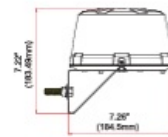

ROTATING BEACONS

519M-DV-BL

Beacon | LED | magnetic | 12-24V | blue

EAN: 5414184547872

3-Bolt Mount

Magnetic Mount

1" Pipe Mount

Shelf Mount

Mirror Mount

Specifications

CISPR 25	12V : CISPR 25 Class 3 - 24V : CISPR 25 Class 2
Characteristics	36 LEDs, of which 12 upward facing
Color	Blue
Colour of lens	Blue
Diameter mm	182 mm
ECE R65 Class 2	Yes
EMC R10	Yes
Height mm	108 mm
Height range	70 - 110 mm
IP-degree	IPX5
Length of cable (m)	2,50 m
Light source	LED

Mounting	Magnetic
Number of LEDs	24+12
Number of flash patterns	14
Operating voltage	12V - 24V
Operation temperature	-30°C / +65°C
Packing	POS packaging
Synchronisable	Yes
To be ordered by	1
Weight (kg)	0,810 KG