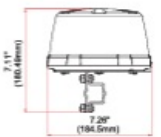

ROTATING BEACONS

519M-DV-BL

Beacon | LED | magnetic | 12-24V | blue

EAN: 5414184547872

3-Bolt Mount

Magnetic Mount

1" Pipe Mount

Shelf Mount

Mirror Mount

Specifications

CISPR 25	12V : CISPR 25 Class 3 - 24V : CISPR 25 Class 2
Characteristics	36 LEDs, of which 12 upward facing
Color	Blue
Colour of lens	Blue
Diameter mm	182 mm
ECE R65 Class 2	Yes
EMC R10	Yes
Height mm	108 mm
Height range	70 - 110 mm
IP-degree	IPX5
Length of cable (m)	2,50 m
Light source	LED