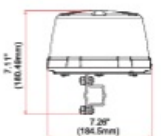

ROTATING BEACONS

519M-DV-BL

Beacon | LED | magnetic | 12-24V | blue

EAN: 5414184547872

3-Bolt Mount

Magnetic Mount

1" Pipe Mount

Shelf Mount

Mirror Mount

Specifications

CISPR 25	12V : CISPR 25 Class 3 - 24V : CISPR 25 Class 2
Characteristics	36 LEDs, of which 12 upward facing
Color	Blue
Colour of lens	Blue
Diameter mm	182 mm
ECE R65 Class 2	Yes
EMC R10	Yes
Height mm	108 mm
Height range	70 - 110 mm
IP-degree	IPX5
Length of cable (m)	2,50 m
Light source	LED