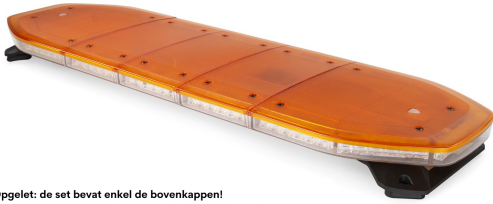

REPLACEMENT PARTS

RDN106-TC-OR

Set top covers | Raiden 106cm | amber

EAN: 5414184332393

Specifications

Color	Amber	Specifically suitable for	RDN106-OR-BASIC, RDN106-OR-FULL