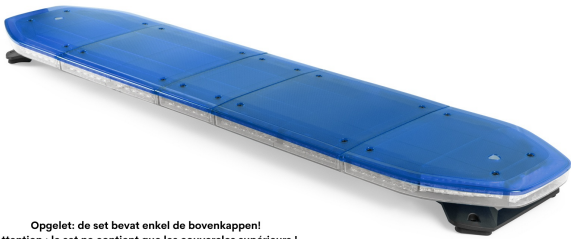

REPLACEMENT PARTS

RDN137-TC-BL

Set top covers | Raiden 137cm | blauw

EAN: 5414184315112

Specifications

Color	Blue	Specifically suitable for	RDN137-BL-FULL, RDN137-BL-BASIC