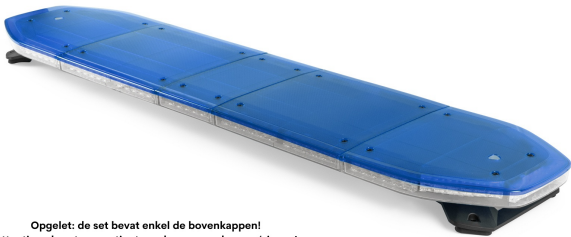

REPLACEMENT PARTS

RDN137-TC-BL

Set top covers | Raiden 137cm | blauw

EAN: 5414184315112

Specifications

Color	Blue	Specifically suitable for	RDN137-BL-FULL, RDN137-BL-BASIC