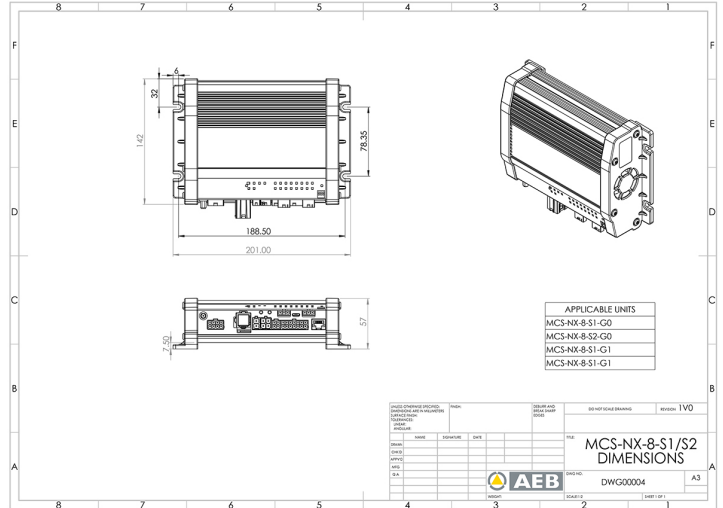

EAN: 5414184350007

Specifications

Current	70A	Programmable	PC Programming
Dimensions	201mm x 142mm x 57mm	Speaker output	200 watt (100 watt x 2)
GPS	No	To be ordered by	1
Operating voltage	12V - 24V	Type	PC programmable control unit
Outputs, detailed	8 outputs: 4x 20A,		