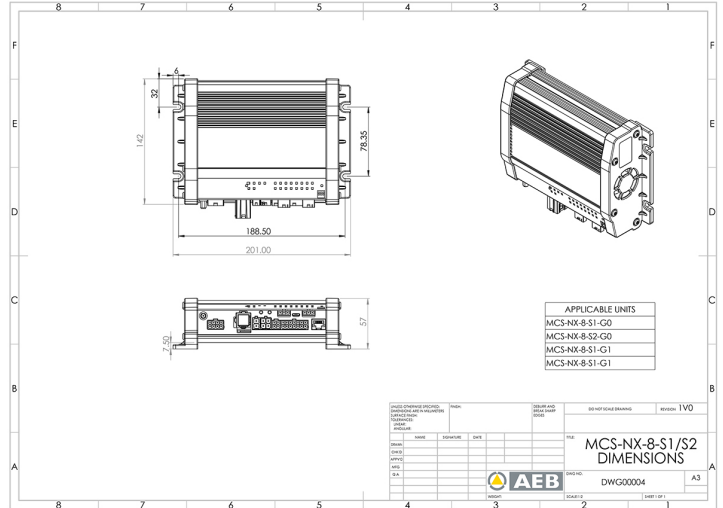

CONTROLS, SIRENS

MCS-NX-8-S2-G0

Control box NX | 8 outputs | 2x100W siren | no GPS

EAN: 5414184350007

Specifications

Current	70A	Programmable	PC Programming
Dimensions	201mm x 142mm x 57mm	Speaker output	200 watt (100 watt x 2)
GPS	No	To be ordered by	1
Operating voltage	12V - 24V	Type	PC programmable control unit
Outputs, detailed	8 outputs: 4x 20A,		