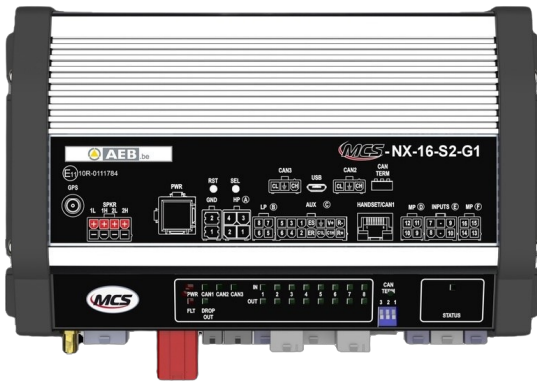

# CONTROLS, SIRENS

MCS-NX-16-S2-GO

Control box NX | 64 outputs | 2x100W siren | no GPS

EAN: 5414184592421

## Specifications

Current	70A
Dimensions	240x142x57mm
GPS	No
Operating voltage	10V - 30V
Outputs, detailed	16 Outputs: 4x 20A, 8x 8A, 4x 2,4A

Programmable	PC Programming
Speaker output	200 watt (100 watt x 2)
To be ordered by	1
Type	PC programmable control unit