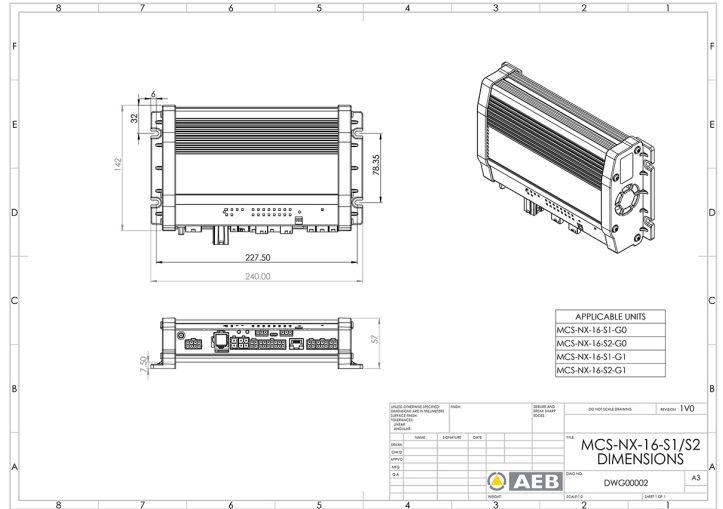

MCS-NX-16-S2-GO

Control box NX | 64 outputs | 2x100W siren | no GPS

EAN: 5414184592421

Specifications

Current	70A
Dimensions	240x142x57mm
GPS	No
Operating voltage	10V - 30V
Outputs, detailed	16 Outputs: 4x 20A, 8x 8A, 4x 2,4A

Programmable	PC Programming
Speaker output	200 watt (100 watt x 2)
To be ordered by	1
Type	PC programmable control unit