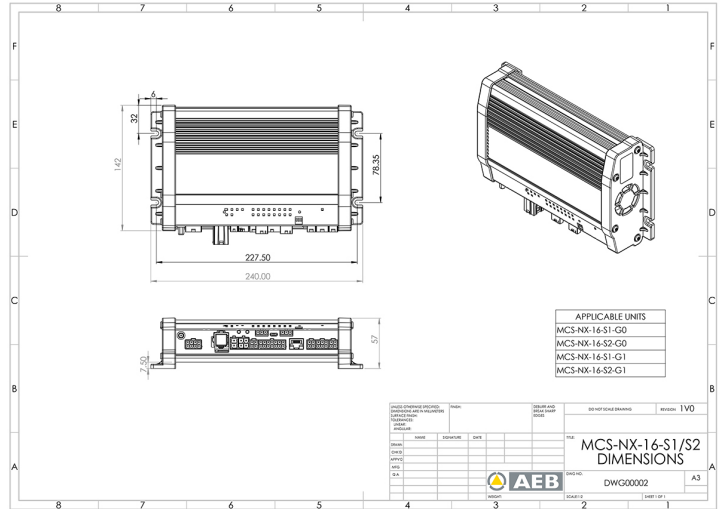

# CONTROLS, SIRENS

MCS-NX-16-S2-GO

Control box NX | 64 outputs | 2x100W siren | no GPS

EAN: 5414184592421

## Specifications

Current	70A
Dimensions	240x142x57mm
GPS	No
Operating voltage	10V - 30V
Outputs, detailed	16 Outputs: 4x 20A, 8x 8A, 4x 2,4A

Programmable	PC Programming
Speaker output	200 watt (100 watt x 2)
To be ordered by	1
Type	PC programmable control unit