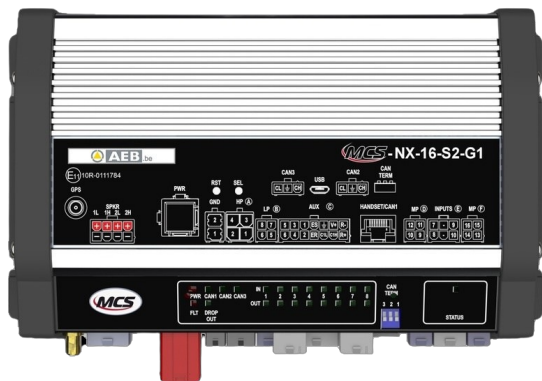

CONTROLS, SIRENS

MCS-NX-16-S2-GO

Control box NX | 64 outputs | 2x100W siren | no GPS

EAN: 5414184592421

Specifications

Current	70A
Dimensions	240x142x57mm
GPS	No
Operating voltage	10V - 30V
Outputs, detailed	16 Outputs: 4x 20A, 8x 8A, 4x 2,4A

Programmable	PC Programming
Speaker output	200 watt (100 watt x 2)
To be ordered by	1
Type	PC programmable control unit