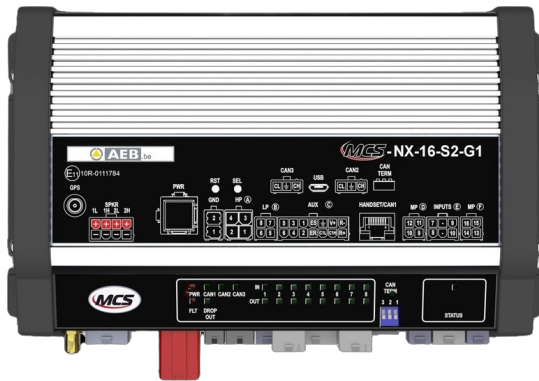

MCS-NX-16-S2-GO

Control box NX | 64 outputs | 2x100W siren | no GPS

EAN: 5414184592421

Specifications

Current	70A
Dimensions	240x142x57mm
GPS	No
Operating voltage	10V - 30V
Outputs, detailed	16 Outputs: 4x 20A, 8x 8A, 4x 2,4A

Programmable	PC Programming
Speaker output	200 watt (100 watt x 2)
To be ordered by	1
Type	PC programmable control unit