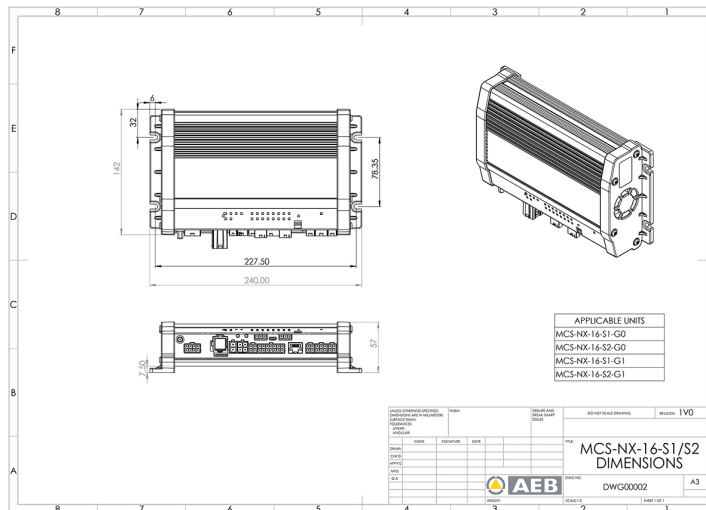

CONTROLS, SIRENS

MCS-NX-16-S2-GO

Control box NX | 64 outputs | 2x100W siren | no GPS

EAN: 5414184592421

Specifications

Current	70A
Dimensions	240x142x57mm
GPS	No
Operating voltage	10V - 30V
Outputs, detailed	16 Outputs: 4x 20A, 8x 8A, 4x 2,4A

Programmable	PC Programming
Speaker output	200 watt (100 watt x 2)
To be ordered by	1
Type	PC programmable control unit