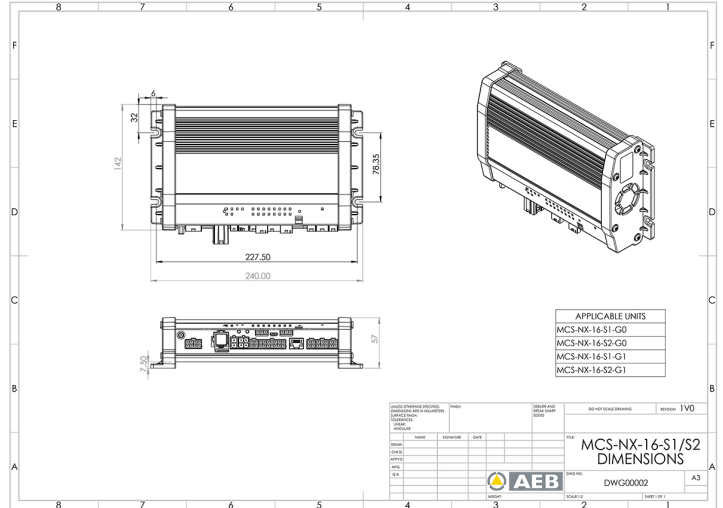

CONTROLS, SIRENS

MCS-NX-16-S2-G1

Control box NX | 64 outputs | 2x100W siren | GPS

EAN: 5414184165465

Specifications

Current	70A	Programmable	PC Programming
Dimensions	240x142x57mm	Speaker output	200 watt (100 watt x 2)
GPS	Yes	To be ordered by	1
Operating voltage	10V - 30V	Type	PC programmable control unit
Outputs, detailed	16 Outputs: 4x 20A, 8x 8A, 4x 2,4A