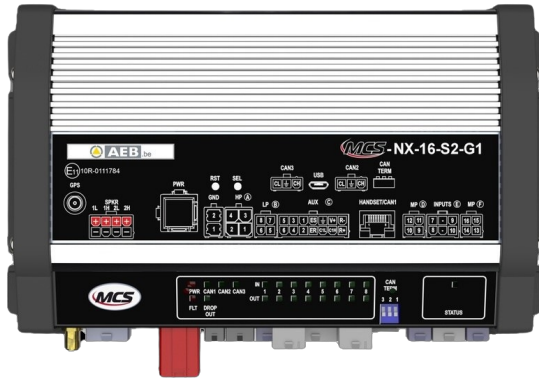

CONTROLS, SIRENS

MCS-NX-16-S2-G1

Control box NX | 64 outputs | 2x100W siren | GPS

EAN: 5414184165465

Specifications

Current	70A	Programmable	PC Programming
Dimensions	240x142x57mm	Speaker output	200 watt (100 watt x 2)
GPS	Yes	To be ordered by	1
Operating voltage	10V - 30V	Type	PC programmable control unit
Outputs, detailed	16 Outputs: 4x 20A, 8x 8A, 4x 2,4A