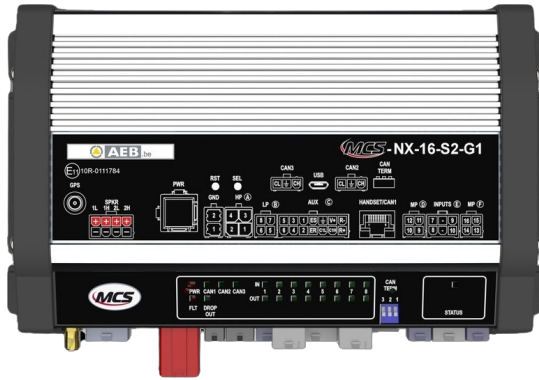

### Specifications

Current	70A	Programmable	PC Programming
Dimensions	240x142x57mm	Speaker output	200 watt (100 watt x 2)
GPS	Yes	To be ordered by	1
Operating voltage	10V - 30V	Type	PC programmable control unit
Outputs, detailed	16 Outputs: 4x 20A, 8x 8A, 4x 2,4A		