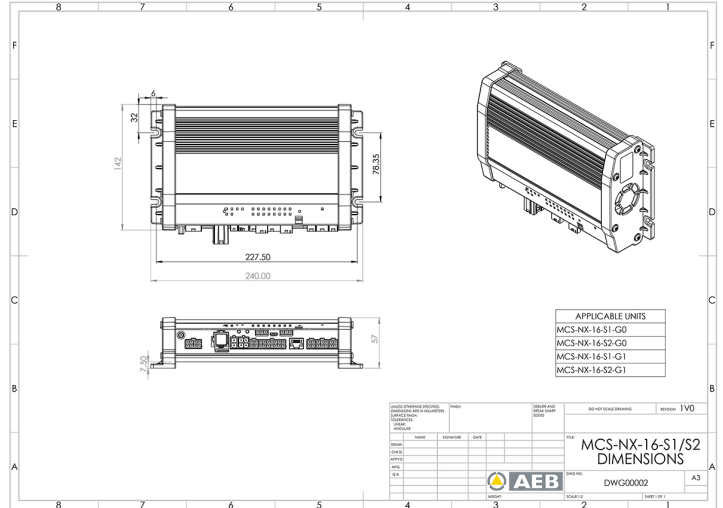

CONTROLS, SIRENS

MCS-NX-16-S2-G1

Control box NX | 64 outputs | 2x100W siren | GPS

EAN: 5414184165465

Specifications

Current	70A	Programmable	PC Programming
Dimensions	240x142x57mm	Speaker output	200 watt (100 watt x 2)
GPS	Yes	To be ordered by	1
Operating voltage	10V - 30V	Type	PC programmable control unit
Outputs, detailed	16 Outputs: 4x 20A, 8x 8A, 4x 2,4A		