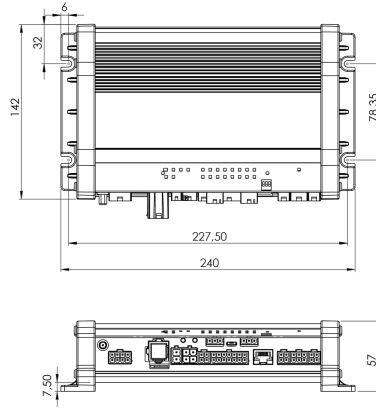

### Specifications

Current	70A	Programmable	PC Programming
Dimensions	240x142x57mm	Speaker output	200 watt (100 watt x 2)
GPS	Yes	To be ordered by	1
Operating voltage	10V - 30V	Type	PC programmable control unit
Outputs, detailed	16 Outputs: 4x 20A, 8x 8A, 4x 2,4A		