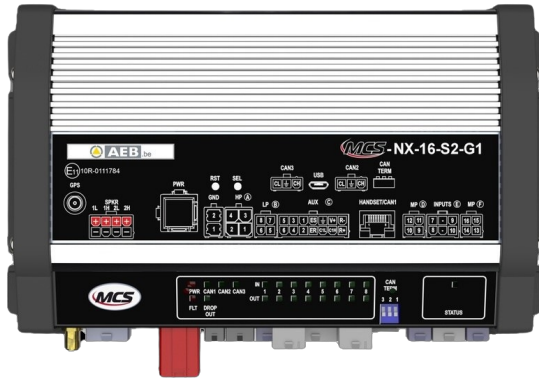

CONTROLS, SIRENS

MCS-NX-16-S2-G1

Control box NX | 64 outputs | 2x100W siren | GPS

EAN: 5414184165465

Specifications

Current	70A	Programmable	PC Programming
Dimensions	240x142x57mm	Speaker output	200 watt (100 watt x 2)
GPS	Yes	To be ordered by	1
Operating voltage	10V - 30V	Type	PC programmable control unit
Outputs, detailed	16 Outputs: 4x 20A, 8x 8A, 4x 2,4A		