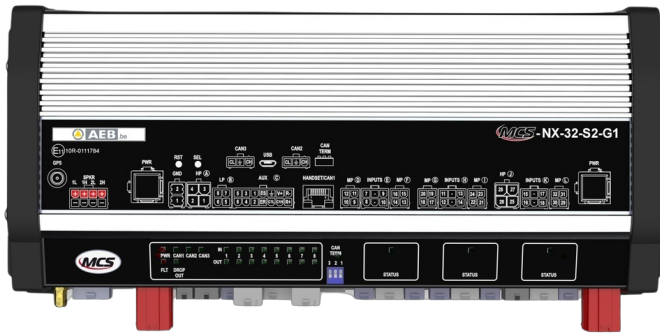

# CONTROL SYSTEMS

MCS-NX-32-S2-G0

Control box NX | 32 outputs | 2x100W siren | no GPS

EAN: 5414184443884

## Specifications

Current	2x 70A
Dimensions	335x142x57mm
GPS	No
Operating voltage	10V - 30V
Outputs, detailed	32 Outputs: 4x 20A, 20x 8A, 4x 2,4A

Programmable	PC Programming
Speaker output	200 watt (100 watt x 2)
To be ordered by	1
Type	PC programmable control unit