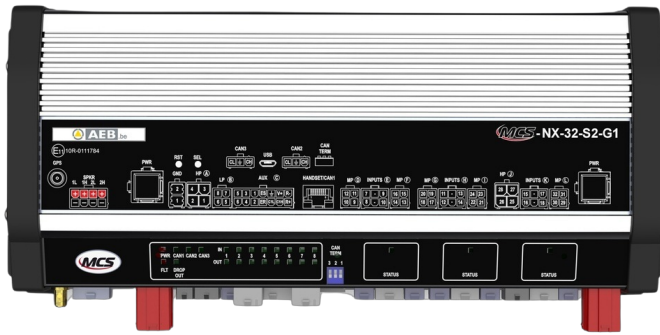

# CONTROLS, SIRENS

MCS-NX-32-S2-G0

Control box NX | 32 outputs | 2x100W siren | no GPS

EAN: 5414184443884

## Specifications

Current	2x 70A
Dimensions	335x142x57mm
GPS	No
Operating voltage	10V - 30V
Outputs, detailed	32 Outputs: 4x 20A, 20x 8A, 4x 2,4A

Programmable	PC Programming
Speaker output	200 watt (100 watt x 2)
To be ordered by	1
Type	PC programmable control unit