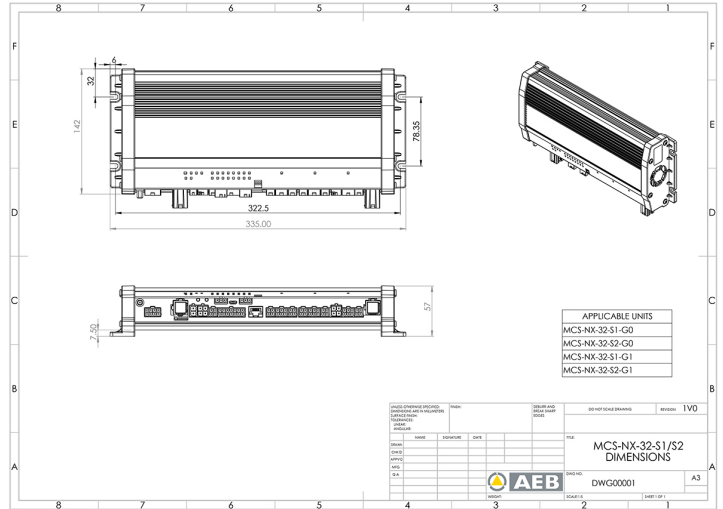

# CONTROLS, SIRENS

MCS-NX-32-S2-G0

Control box NX | 32 outputs | 2x100W siren | no GPS

EAN: 5414184443884

## Specifications

Current	2x 70A
Dimensions	335x142x57mm
GPS	No
Operating voltage	10V - 30V
Outputs, detailed	32 Outputs: 4x 20A, 20x 8A, 4x 2,4A

Programmable	PC Programming
Speaker output	200 watt (100 watt x 2)
To be ordered by	1
Type	PC programmable control unit