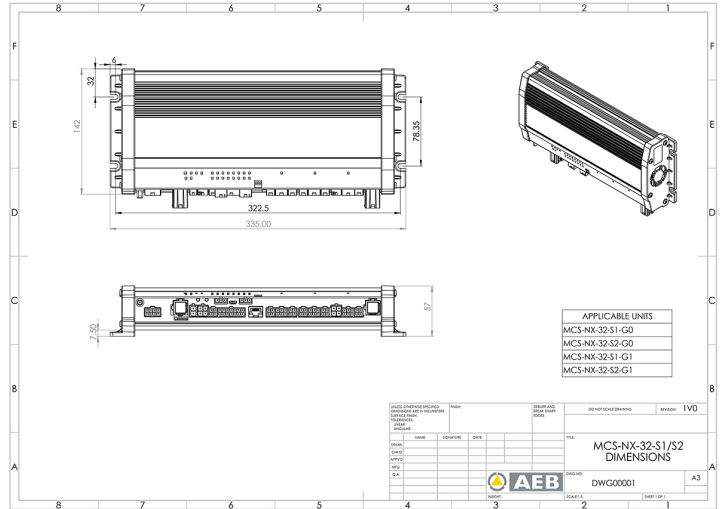

# CONTROL SYSTEMS

MCS-NX-32-S2-G0

Control box NX | 32 outputs | 2x100W siren | no GPS

EAN: 5414184443884

## Specifications

Current	2x 70A
Dimensions	335x142x57mm
GPS	No
Operating voltage	10V - 30V
Outputs, detailed	32 Outputs: 4x 20A, 20x 8A, 4x 2,4A

Programmable	PC Programming
Speaker output	200 watt (100 watt x 2)
To be ordered by	1
Type	PC programmable control unit