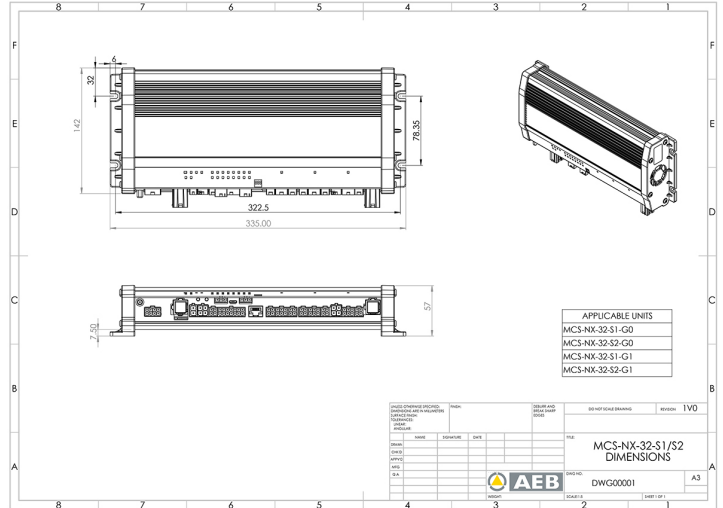

CONTROLS, SIRENS

MCS-NX-32-S2-G1

Control box NX | 32 outputs | 2x100W siren | with GPS

EAN: 5414184199279

Specifications

Current	2x 70A
Dimensions	335x142x57mm
GPS	Yes
Operating voltage	10V - 30V
Outputs, detailed	32 Outputs: 4x 20A, 20x 8A, 4x 2,4A

Programmable	PC Programming
Speaker output	200 watt (100 watt x 2)
To be ordered by	1
Type	PC programmable control unit