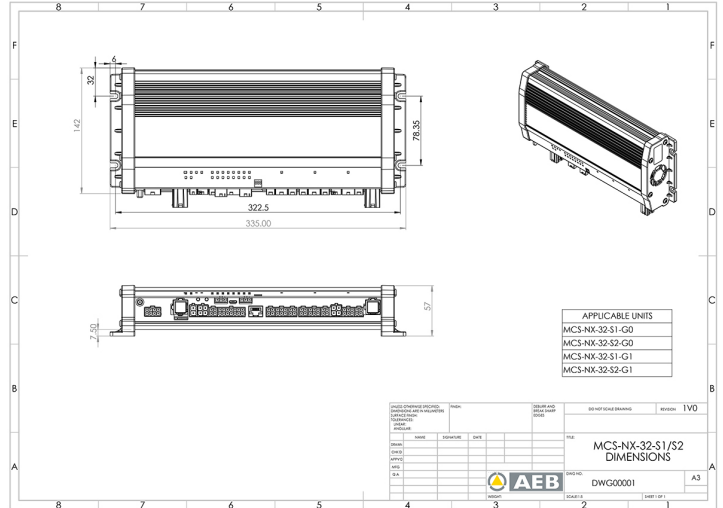

### Specifications

Current	2x 70A
Dimensions	335x142x57mm
GPS	Yes
Operating voltage	10V - 30V
Outputs, detailed	32 Outputs: 4x 20A, 20x 8A, 4x 2,4A

Programmable	PC Programming
Speaker output	200 watt (100 watt x 2)
To be ordered by	1
Type	PC programmable control unit