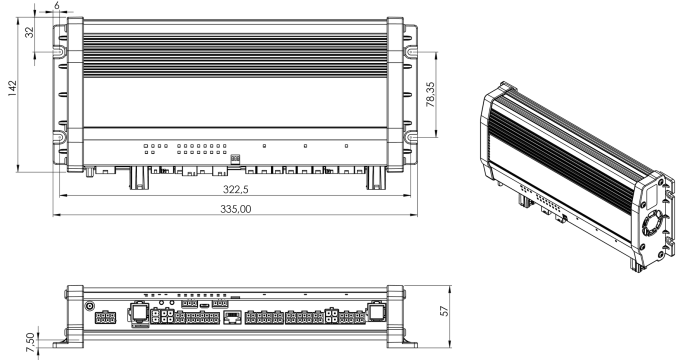

### Specifications

Current	2x 70A
Dimensions	335x142x57mm
GPS	Yes
Operating voltage	10V - 30V
Outputs, detailed	32 Outputs: 4x 20A, 20x 8A, 4x 2,4A

Programmable	PC Programming
Speaker output	200 watt (100 watt x 2)
To be ordered by	1
Type	PC programmable control unit