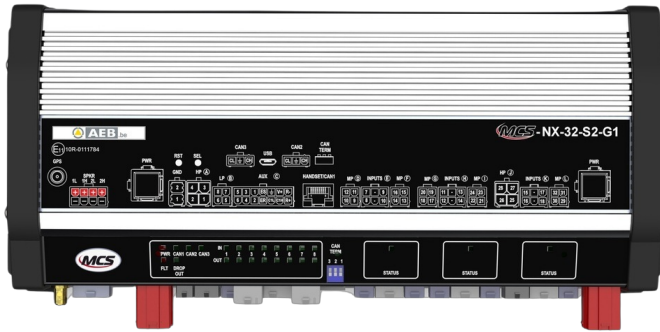

CONTROLS, SIRENS

MCS-NX-32-S2-G1

Control box NX | 32 outputs | 2x100W siren | with GPS

EAN: 5414184199279

Specifications

Current	2x 70A
Dimensions	335x142x57mm
GPS	Yes
Operating voltage	10V - 30V
Outputs, detailed	32 Outputs: 4x 20A, 20x 8A, 4x 2,4A

Programmable	PC Programming
Speaker output	200 watt (100 watt x 2)
To be ordered by	1
Type	PC programmable control unit