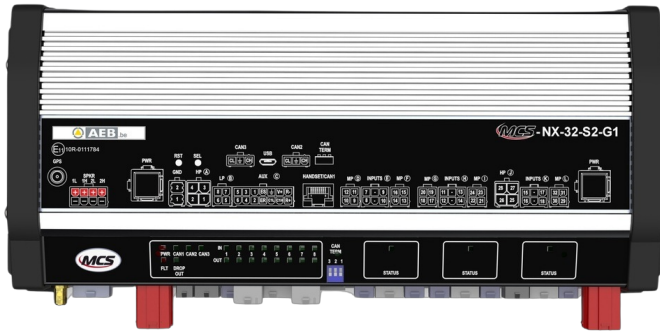

### Specifications

Current	2x 70A
Dimensions	335x142x57mm
GPS	Yes
Operating voltage	10V - 30V
Outputs, detailed	32 Outputs: 4x 20A, 20x 8A, 4x 2,4A

Programmable	PC Programming
Speaker output	200 watt (100 watt x 2)
To be ordered by	1
Type	PC programmable control unit