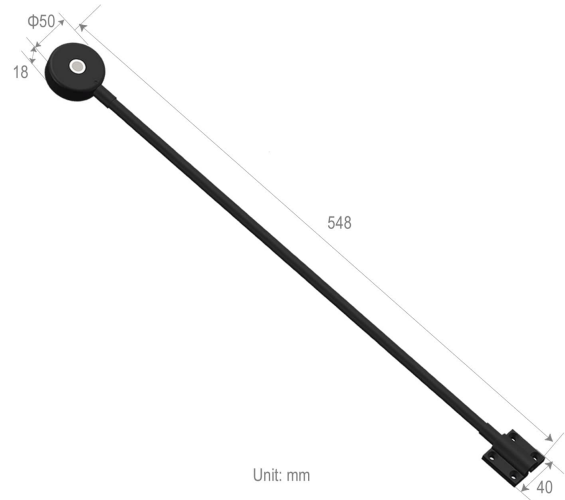

# INTERIOR LIGHTS

LL43-C/R

Reading lamp | goose neck | 10-30V | white + red

EAN: 5414184956049

## Specifications

Can be dimmed	Yes	Material	Aluminium and Steel, coated
Color	Red/white	Mounting	Surface mount
Colour of LEDs	White, Red	Operating voltage	10V - 30V
Colour of lens	Clear	Packing	White box with label
Dimensions	548 mm x 50 mm Ø	Switch	Yes
IP-degree	IP66	To be ordered by	1
Light source	LED	Type	Flexibel
Lumen	50 and 280	Weight (kg)	0,350 Kg