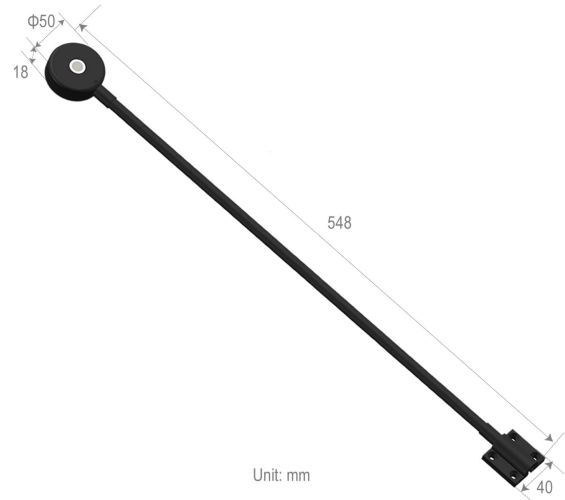

INTERIOR LIGHTS

LL43-C/R

Reading lamp | goose neck | 10-30V | white + red

EAN: 5414184956049

Specifications

Can be dimmed	Yes	Material	Aluminium and Steel, coated
Color	Red/white	Mounting	Surface mount
Colour of LEDs	White, Red	Operating voltage	10V - 30V
Colour of lens	Clear	Packing	White box with label
Dimensions	548 mm x 50 mm Ø	Switch	Yes
IP-degree	IP66	To be ordered by	1
Light source	LED	Type	Flexibel
Lumen	50 and 280	Weight (kg)	0,350 Kg