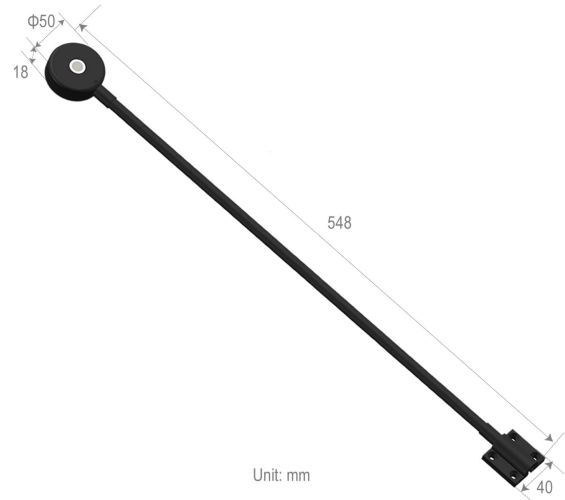

INTERIOR LIGHTS

LL43-C/R

Reading lamp | goose neck | 10-30V | white + red

EAN: 5414184956049

Specifications

Can be dimmed	Yes	Mounting	Surface mount
Color	Red/white	Operating voltage	10V - 30V
Colour of LEDs	White, Red	Packing	White box with label
Colour of lens	Clear	Switch	Yes
Dimensions	548 mm x 50 mm Ø	To be ordered by	1
Light source	LED	Type	Flexibel
Lumen	50 and 280	Weight (kg)	0,350 Kg
Material	Aluminium and Steel, coated		