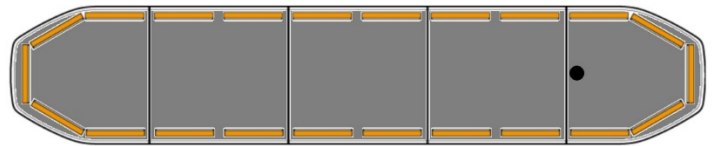

LED LIGHTBARS

RDNI52-OR-
BASIC

Raiden LED lightbar | 152 cm | basic | amber | 12-24V

EAN: 5414184625792

Specifications

Alley lights	No
Automatic day/night sensor	Yes, integrated
Break lights integrated	No
Characteristics	Without control box, no roof connector
Color	Amber
Colour of lens	Clear
Connection	Open cable ends
Current draw 12V Amp	Average 12 amp , max 24 amp
Dimensions	1523 mm x 308 mm x 40 mm
Directional arrow	Yes, at the back side
ECE R65 Class 2	Yes
EMC R10	Yes
Good to know	Low profile mounting brackets are included
Length	X-LARGE (151 - 200 cm)

Length of cable (m)	5 m
Light source	LED
Mounting	Fixed
Operating voltage	12V - 24V
Packing	Brown box with label
Protocol	CANBUS, pre-programmed
Roof connector	No, but possible as an option
Series	Raiden
To be ordered by	1
Top cover	Black
Waterproof	Yes