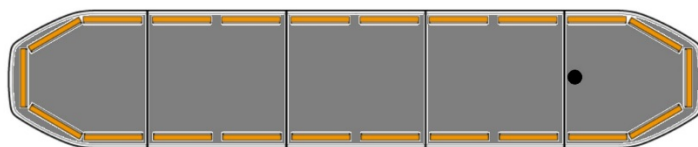

LED LIGHTBARS

**RDN152-OR-
BASIC**

Raiden LED lightbar | 152 cm | basic | amber | 12-24V

EAN: 5414184625792

Specifications

Alley lights	No
Automatic day/night sensor	Yes, integrated
Break lights integrated	No
Characteristics	Without control box, no roof connector
Color	Amber
Colour of lens	Clear
Connection	Open cable ends
Current draw 12V Amp	Average 12 amp , max 24 amp
Dimensions	1523 mm x 308 mm x 40 mm
Directional arrow	Yes, at the back side
ECE R65 Class 2	Yes
EMC R10	Yes
Good to know	Low profile mounting brackets are included

ICAO	No
Length	X-LARGE (151 - 200 cm)
Length of cable (m)	5 m
Light source	LED
Mounting	Fixed
Operating voltage	12V - 24V
Packing	Brown box with label
Protocol	CANBUS, pre-programmed
Roof connector	No, but possible as an option
Series	Raiden
To be ordered by	1
Top cover	Black
Waterproof	Yes