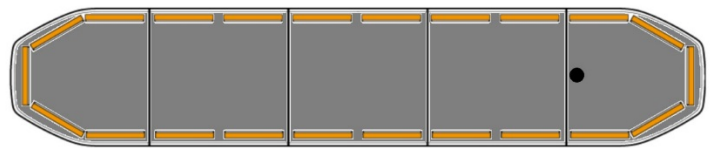

LED LIGHTBARS

RDN152-OR-
BASIC

Raiden LED lightbar | 152 cm | basic | amber

EAN: 5414184625792

Specifications

Alley lights	No	ICAO	No
Automatic day/night sensor	Yes, integrated	Length of cable (m)	5 m
Break lights integrated	No	Length range	X-LARGE (151 - 200 cm)
Characteristics	Without control box, no roof connector	Light source	LED
Color	Amber	Mounting	Fixed
Colour of lens	Clear	Operating voltage	12V - 24V
Connection	Open cable ends	Packing	Brown box with label
Current draw 12V Amp	Average 12 amp , max 24 amp	Protocol	CANBUS, pre-programmed
Dimensions	1523 mm x 308 mm x 40 mm	Roof connector	No, but possible as an option
Directional arrow	Yes, at the back side	Series	Raiden
ECE R65 Class 2	Yes	To be ordered by	1
EMC R10	Yes	Top cover	Black
Good to know	Low profile mounting brackets are included	Waterproof	Yes