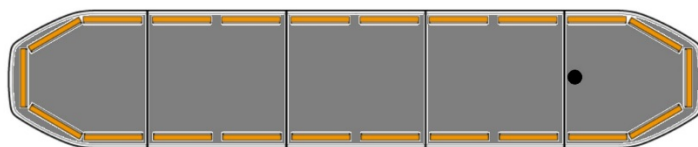

# LED LIGHTBARS

RDN152-OR-  
BASIC

Raiden LED lightbar | 152 cm | basic | amber | 12-24V

EAN: 5414184625792

## Specifications

Alley lights	No
Automatic day/night sensor	Yes, integrated
Break lights integrated	No
Characteristics	Without control box, no roof connector
Color	Amber
Colour of lens	Clear
Connection	Open cable ends
Current draw 12V Amp	Average 12 amp , max 24 amp
Dimensions	1523 mm x 308 mm x 40 mm
Directional arrow	Yes, at the back side
ECE R65 Class 2	Yes
EMC R10	Yes
Good to know	Low profile mounting brackets are included

ICAO	No
Length	X-LARGE (151 - 200 cm)
Length of cable (m)	5 m
Light source	LED
Mounting	Fixed
Operating voltage	12V - 24V
Packing	Brown box with label
Protocol	CANBUS, pre-programmed
Roof connector	No, but possible as an option
Series	Raiden
To be ordered by	1
Top cover	Black
Waterproof	Yes