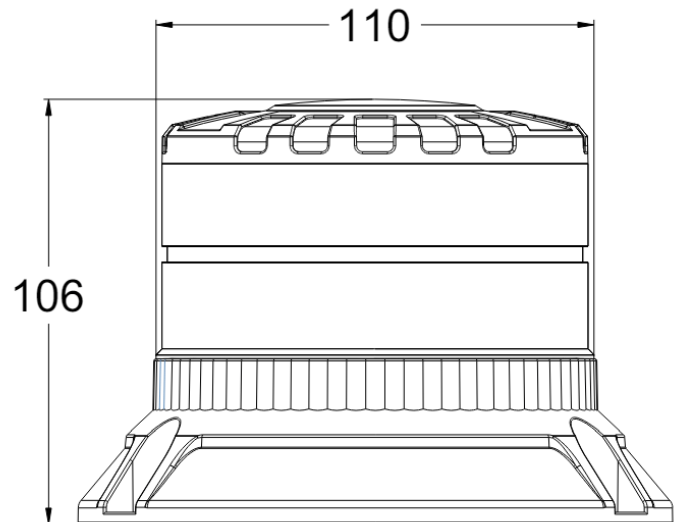

# ROTATING BEACONS

625-DV-OR

Rotating beacon Brightics | LED | 3 bolt mount | 12-24V  
| amber

EAN: 5414184336230

## Specifications

Color	Amber	Length of cable (m)	0,30 m
Colour of LEDs	Amber	Light source	LED
Connection	Open cable ends	Material	Aluminium
Current draw 12V Amp	1,05 Amp in average - 2,8 Amp maximal	Mounting	3 bolt mounting
Current draw 24V Amp	0,5 Amp in average - 1,32 Amp maximal	Number of LEDs	16
Diameter mm	110 mm	Number of flash patterns	3
ECE R65 Class 1	Yes	Operating voltage	12V - 24V
ECE R65 Class 2	Yes	Operation temperature	-30°C / +50°C
EMC R10	Yes	Packing	POS packaging
Good to know	Lamp has also 'CRUISE' function integrated	Supplied with	Mounting screws + seal
Height mm	106 mm	To be ordered by	1
Height range	70 - 110 mm	Watt	32 Watt
IP-degree	IP6K9K	Weight (kg)	0,546 Kg