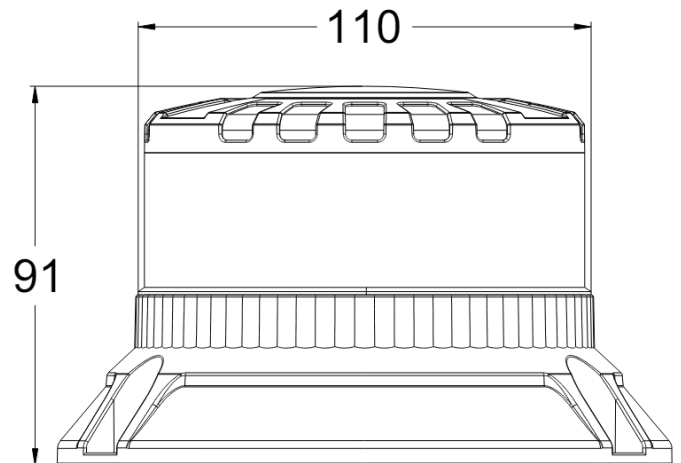

ROTATING BEACONS

605-DV-OR

Rotating beacon Brightics | LED | 3 bolt mount | 12-24V
| amber

EAN: 5414184454217

Specifications

Color	Amber	Length of cable (m)	0,30 m
Colour of LEDs	Amber	Light source	LED
Connection	Open cable ends	Material	Aluminium
Current draw 12V Amp	1,05 Amp in average - 2,8 Amp maximal	Mounting	3 bolt mounting
Current draw 24V Amp	0,5 Amp in average - 1,32 Amp maximal	Number of LEDs	16
Diameter mm	110 mm	Number of flash patterns	3
ECE R65 Class 1	Yes	Operating voltage	12V - 24V
ECE R65 Class 2	Yes	Operation temperature	-30°C / +50°C
EMC R10	Yes	Packing	POS packaging
Good to know	Lamp has also 'CRUISE' function integrated	Supplied with	Mounting screws + seal
Height mm	91 mm	To be ordered by	1
Height range	70 - 110 mm	Watt	32 Watt
IP-degree	IP6K9K	Weight (kg)	0,450 Kg