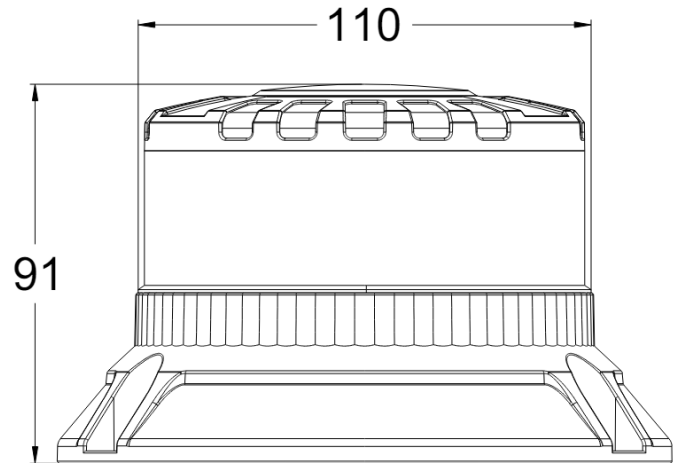

ROTATING BEACONS

605-DV-OR

Rotating beacon Brightics | LED | 3 bolt mount | 12-24V
| amber

EAN: 5414184454217

Specifications

Color	Amber	Length of cable (m)	0,30 m
Colour of LEDs	Amber	Light source	LED
Connection	Open cable ends	Material	Aluminium
Current draw 12V Amp	1,05 Amp in average - 2,8 Amp maximal	Mounting	3 bolt mounting
Current draw 24V Amp	0,5 Amp in average - 1,32 Amp maximal	Number of LEDs	16
Diameter mm	110 mm	Number of flash patterns	3
ECE R65 Class 1	Yes	Operating voltage	12V - 24V
ECE R65 Class 2	Yes	Operation temperature	-30°C / +50°C
EMC R10	Yes	Packing	POS packaging
Good to know	Lamp has also 'CRUISE' function integrated	Supplied with	Mounting screws + seal
Height mm	91 mm	To be ordered by	1
Height range	70 - 110 mm	Watt	32 Watt
IP-degree	IP6K9K	Weight (kg)	0,450 Kg