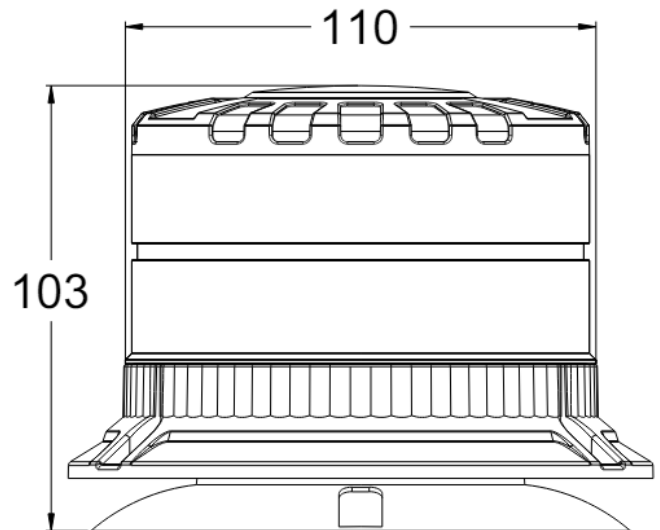

ROTATING BEACONS

625M-DV-OR

Rotating beacon Brightics | LED | magnetic | 12-24V |
amber

EAN: 5414184483927

Specifications

Color	Amber
Colour of LEDs	Amber
Connection	Cigar-lighter plug
Current draw 12V Amp	1,05 Amp in average - 2,8 Amp maximal
Current draw 24V Amp	0,5 Amp in average - 1,32 Amp maximal
Diameter mm	110 mm
ECE R65 Class 1	Yes
ECE R65 Class 2	Yes
EMC R10	Yes
Good to know	With on/off switch and button to switch between flash or rotating pattern.
Height mm	103 mm
Height range	70 - 110 mm
IP-degree	IP6K9K

Light source	LED
Material	Aluminium
Mounting	Magnetic with suction cups; Magnetic
Number of LEDs	16
Number of flash patterns	2
Operating voltage	12V - 24V
Operation temperature	-30°C / +50°C
Packing	POS packaging
To be ordered by	1
Watt	32 Watt
Weight (kg)	0,546 Kg

Length of cable (m)	3.2 m
---------------------	-------