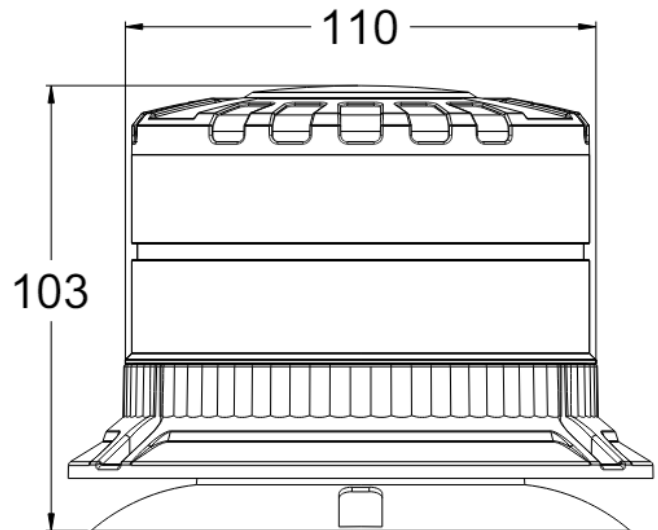

ROTATING BEACONS

625M-DV-OR

Rotating beacon Brightics | LED | magnetic | 12-24V | amber

EAN: 5414184483927

Specifications

Color	Amber
Colour of LEDs	Amber
Connection	Cigar-lighter plug
Current draw 12V Amp	1,05 Amp in average - 2,8 Amp maximal
Current draw 24V Amp	0,5 Amp in average - 1,32 Amp maximal
Diameter mm	110 mm
ECE R65 Class 2	Yes
EMC R10	Yes
Good to know	With on/off switch and button to switch between flash or rotating pattern.
Height mm	103 mm
Height range	70 - 110 mm
IP-degree	IP6K9K

Length of cable (m)	3.2 m
Light source	LED
Material	Aluminium
Mounting	Magnetic with suction cups, Magnetic
Number of LEDs	16
Number of flash patterns	2
Operating voltage	12V - 24V
Operation temperature	-30°C / +50°C
Packing	POS packaging
To be ordered by	1
Watt	32 Watt
Weight (kg)	0,546 Kg