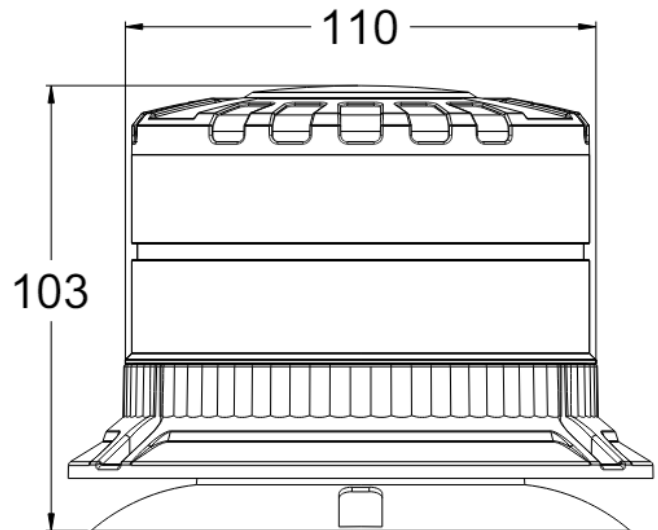

ROTATING BEACONS

625M-DV-OR

Rotating beacon Brightics | LED | magnetic | 12-24V | amber

EAN: 5414184483927

Specifications

| | |
|----------------------|--|
| Color | Amber |
| Colour of LEDs | Amber |
| Connection | Cigar-lighter plug |
| Current draw 12V Amp | 1,05 Amp in average - 2,8 Amp maximal |
| Current draw 24V Amp | 0,5 Amp in average - 1,32 Amp maximal |
| Diameter mm | 120 mm |
| Diameter range | 131 - 170 mm |
| ECE R65 Class 1 | Yes |
| ECE R65 Class 2 | Yes |
| EMC R10 | Yes |
| Good to know | With on/off switch and button to switch between flash or rotating pattern. |
| Height mm | 103 mm |
| Height range | 70 - 110 mm |

| | |
|--------------------------|--------------------------------------|
| IP-degree | IP6K9K |
| Length of cable (m) | 3.2 m |
| Light source | LED |
| Material | Aluminium |
| Mounting | Magnetic with suction cups. Magnetic |
| Number of LEDs | 16 |
| Number of flash patterns | 2 |
| Operating voltage | 12V - 24V |
| Operation temperature | -30°C / +50°C |
| Packing | POS packaging |
| To be ordered by | 1 |
| Watt | 32 Watt |
| Weight (kg) | 0,546 Kg |