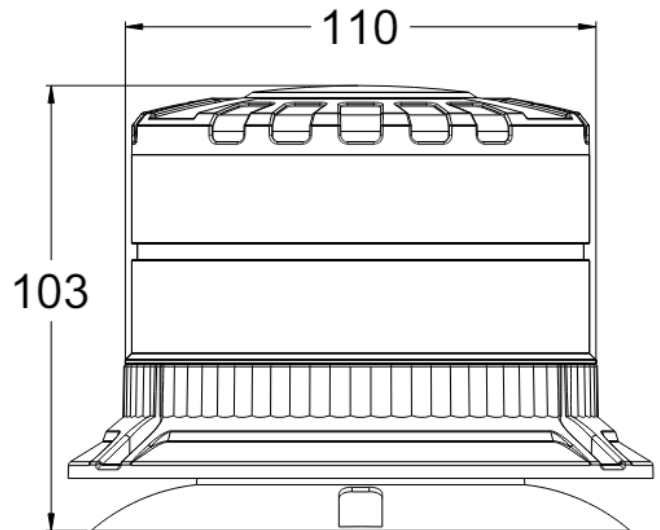

ROTATING BEACONS

625M-DV-OR

Rotating beacon Brightics | LED | magnetic | 12-24V | amber

EAN: 5414184483927

Specifications

Color	Amber
Colour of LEDs	Amber
Connection	Cigar-lighter plug
Current draw 12V Amp	1,05 Amp in average - 2,8 Amp maximal
Current draw 24V Amp	0,5 Amp in average - 1,32 Amp maximal
Diameter mm	110 mm
ECE R65 Class 1	Yes
ECE R65 Class 2	Yes
EMC R10	Yes
Good to know	With on/off switch and button to switch between flash or rotating pattern.
Height mm	103 mm
Height range	70 - 110 mm
IP-degree	IP6K9K

Light source	LED
Material	Aluminium
Mounting	Magnetic with suction cups; Magnetic
Number of LEDs	16
Number of flash patterns	2
Operating voltage	12V - 24V
Operation temperature	-30°C / +50°C
Packing	POS packaging
To be ordered by	1
Watt	32 Watt
Weight (kg)	0,546 Kg

Length of cable (m)	3.2 m
---------------------	-------