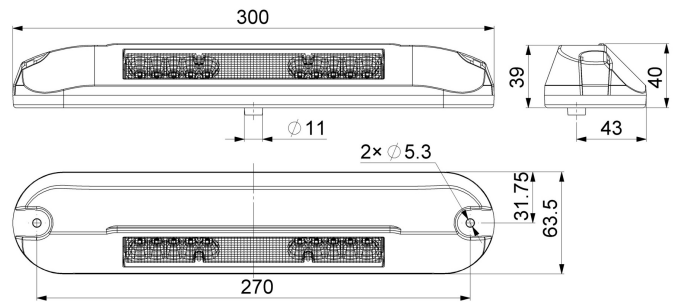

WORK LIGHTS

CL-S-1000

Scene light | LED | black | 1000 lumen

EAN: 5414184290549

Specifications

| | | | |
|---------------------|------------------------|-----------------------|---------------------------|
| Color | White | Lumen range | Medium (800 - 2000 Lumen) |
| Color body | Black | Mounting | Surface mount |
| Colour of LEDs | White | Number of LEDs | 20 |
| Colour of lens | Clear | Operating voltage | 12V - 24V |
| Connection | Open cable ends | Operation temperature | -30°C / +50°C |
| Dimensions | 300 mm x 40 mm x 64 mm | Packing | White box with label |
| EMC | EMC R10 | Supplied with | Mounting screws + seal |
| IP-degree | IP68 | To be ordered by | 1 |
| Kelvin value | 4000K | Type | Long |
| Length of cable (m) | 0,50 m | Watt | 12 Watt |
| Light source | LED | Weight (kg) | 0,345 Kg |
| Lumen | 1000 | | |