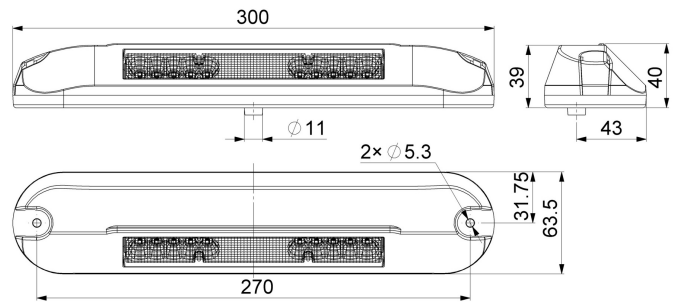

WORK LIGHTS

CL-S-1000

Scene light | LED | black | 1000 lumen

EAN: 5414184290549

Specifications

Color	White	Lumen range	Medium (800 - 2000 Lumen)
Color body	Black	Mounting	Surface mount
Colour of LEDs	White	Number of LEDs	20
Colour of lens	Clear	Operating voltage	12V - 24V
Connection	Open cable ends	Operation temperature	-30°C / +50°C
Dimensions	300 mm x 40 mm x 64 mm	Packing	White box with label
EMC	EMC R10	Supplied with	Mounting screws + seal
IP-degree	IP68	To be ordered by	1
Kelvin value	4000K	Type	Long
Length of cable (m)	0,50 m	Watt	12 Watt
Light source	LED	Weight (kg)	0,345 Kg
Lumen	1000		