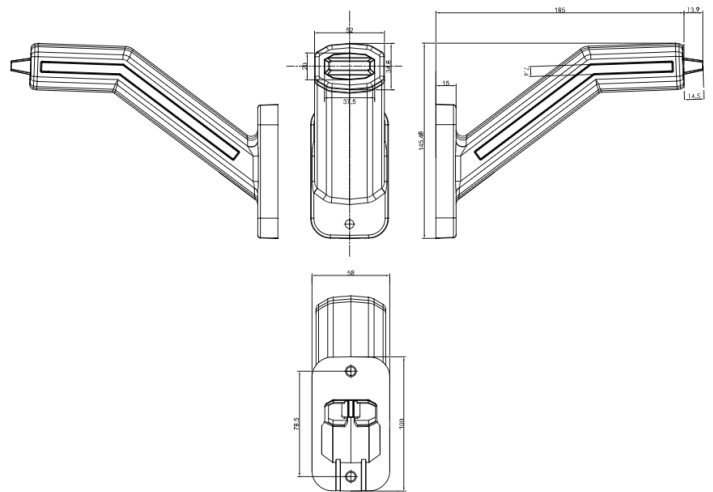

# MARKERLIGHTS

2075R-DV

LED marker light | right | 12-24V | red/amber/white

EAN: 5414184185821

## Specifications

|            |                            |                          |               |
|------------|----------------------------|--------------------------|---------------|
| Color      | Amber/red/white            | Light source             | LED           |
| Connection | Open cable ends            | Mounting                 | Surface mount |
| EMC        | EMC R10                    | Mounting side            | Right         |
| EMC R10    | Yes                        | Operating voltage        | 12V - 24V     |
| Functions  | Outline marker 4 functions | Packing                  | POS packaging |
| IP-degree  | IP6K9K                     | With Direction indicator | Yes           |