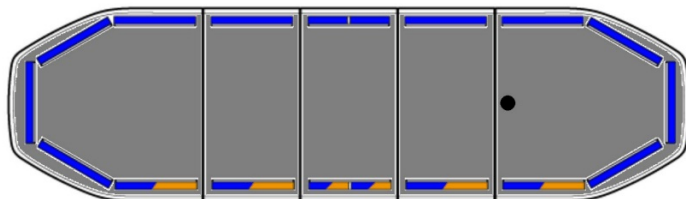

LED LIGHTBARS

RDN106-BL-
BASIC

Raiden LED lightbar | 106 cm | basic | blue | 12-24V

EAN: 5414184887701

Specifications

Alley lights	No
Automatic day/night sensor	Yes, integrated
Break lights integrated	No
Characteristics	Without control box, no roof connector
Color	Blue
Colour of lens	Clear
Connection	Open cable ends
Current draw 12V Amp	Average 12 amp , max 24 amp
Dimensions	1066 mm x 308 mm x 40 mm (without mounting brackets)
Directional arrow	No
ECE R65 Class 2	Yes
EMC R10	Yes
Good to know	Low profile mounting brackets are included

Length	MEDIUM (101 - 130 cm)
Length of cable (m)	5 m
Light source	LED
Mounting	Fixed
Number of LEDs	138
Operating voltage	12V - 24V
Packing	Brown box with label
Protocol	CANBUS, pre-programmed
Roof connector	No, but possible as an option
Series	Raiden
To be ordered by	1
Top cover	Black
Waterproof	Yes