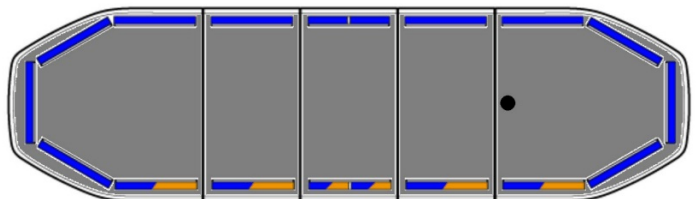

LED LIGHTBARS

RDN106-BL-
BASIC

Raiden LED lightbar | 106 cm | basic | blue

EAN: 5414184887701

Specifications

Alley lights	No
Automatic day/night sensor	Yes, integrated
Break lights integrated	No
Characteristics	Without control box, no roof connector
Color	Blue
Colour of lens	Clear
Connection	Open cable ends
Current draw 12V Amp	Average 12 amp , max 24 amp
Dimensions	1066 mm x 308 mm x 40 mm (without mounting brackets)
Directional arrow	No
ECE R65 Class 1	Yes
ECE R65 Class 2	Yes
EMC R10	Yes
Good to know	Low profile mounting brackets are included

ICAO	No
Length of cable (m)	5 m
Length range	MEDIUM (101 - 130 cm)
Light source	LED
Mounting	Fixed
Number of LEDs	138
Operating voltage	12V - 24V
Packing	Brown box with label
Protocol	CANBUS, pre-programmed
Roof connector	No, but possible as an option
Series	Raiden
To be ordered by	1
Top cover	Black
Waterproof	Yes