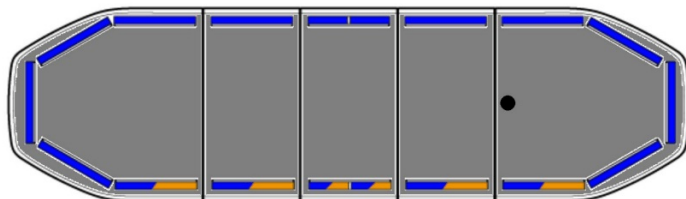

LED LIGHTBARS

RDN106-BL-
BASIC

Raiden LED lightbar | 106 cm | basic | blue | 12-24V

EAN: 5414184887701

Specifications

Alley lights	No
Automatic day/night sensor	Yes, integrated
Break lights integrated	No
Characteristics	Without control box, no roof connector
Color	Blue
Colour of lens	Clear
Connection	Open cable ends
Current draw 12V Amp	Average 12 amp , max 24 amp
Dimensions	1066 mm x 308 mm x 40 mm (without mounting brackets)
Directional arrow	No
ECE R65 Class 2	Yes
EMC R10	Yes
Good to know	Low profile mounting brackets are included
ICAO	No

Length	MEDIUM (101 - 130 cm)
Length of cable (m)	5 m
Light source	LED
Mounting	Fixed
Number of LEDs	138
Operating voltage	12V - 24V
Packing	Brown box with label
Protocol	CANBUS, pre-programmed
Roof connector	No, but possible as an option
Series	Raiden
To be ordered by	1
Top cover	Black
Waterproof	Yes