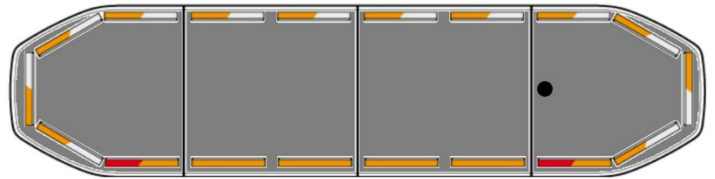

# LED LIGHTBARS

**RDN122-OR-FULL**

Raiden LED lightbar | 122 cm | full option | amber

EAN: 5414184896468

## Specifications

Alley lights	Yes
Automatic day/night sensor	Yes, integrated
Break lights integrated	Yes
Characteristics	Without control box, no roof connector
Color	Amber/white
Colour of lens	Clear
Connection	Open cable ends
Current draw 12V Amp	Average 12 amp , max 24 amp
Dimensions	1219 mm x 308 mm x 40 mm (without mounting brackets)
Directional arrow	Yes, both front and rear
ECE R65 Class 1	Yes
ECE R65 Class 2	Yes
EMC R10	Yes
Good to know	Low profile mounting brackets are included

ICAO	No
Length of cable (m)	5 m
Length range	MEDIUM (101 - 130 cm)
Light source	LED
Mounting	Fixed
Operating voltage	12V - 24V
Packing	Brown box with label
Protocol	CANBUS, pre-programmed
Roof connector	No, but possible as an option
Series	Raiden
To be ordered by	1
Top cover	Black
Waterproof	Yes