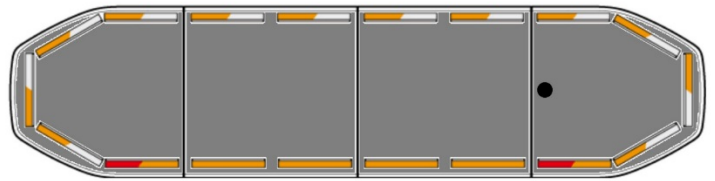

LED LIGHTBARS

RDN122-OR-FULL

Raiden LED lightbar | 122 cm | full option | amber | 12-24V

EAN: 5414184896468

Specifications

Alley lights	Yes
Automatic day/night sensor	Yes, integrated
Break lights integrated	Yes
Characteristics	Without control box, no roof connector
Color	Amber/white
Colour of lens	Clear
Connection	Open cable ends
Current draw 12V Amp	Average 12 amp , max 24 amp
Dimensions	1219 mm x 308 mm x 40 mm (without mounting brackets)
Directional arrow	Yes, both front and rear
ECE R65 Class 2	Yes
EMC R10	Yes
Good to know	Low profile mounting brackets are included

ICAO	No
Length	MEDIUM (101 - 130 cm)
Length of cable (m)	5 m
Light source	LED
Mounting	Fixed
Operating voltage	12V - 24V
Packing	Brown box with label
Protocol	CANBUS, pre-programmed
Roof connector	No, but possible as an option
Series	Raiden
To be ordered by	1
Top cover	Black
Waterproof	Yes