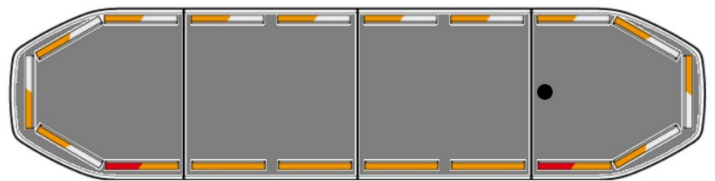

# LED LIGHTBARS

RDN122-OR-FULL

Raiden LED lightbar | 122 cm | full option | amber | 12-24V

EAN: 5414184896468

## Specifications

Alley lights	Yes	ICAO	No
Automatic day/night sensor	Yes, integrated	Length	MEDIUM (101 - 130 cm)
Break lights integrated	Yes	Length of cable (m)	5 m
Characteristics	Without control box, no roof connector	Light source	LED
Color	Amber/white	Mounting	Fixed
Colour of lens	Clear	Operating voltage	12V - 24V
Connection	Open cable ends	Packing	Brown box with label
Current draw 12V Amp	Average 12 amp , max 24 amp	Protocol	CANBUS, pre-programmed
Dimensions	1219 mm x 308 mm x 40 mm (without mounting brackets)	Roof connector	No, but possible as an option
Directional arrow	Yes, both front and rear	Series	Raiden
ECE R65 Class 2	Yes	To be ordered by	1
EMC R10	Yes	Top cover	Black
Good to know	Low profile mounting brackets are included	Waterproof	Yes