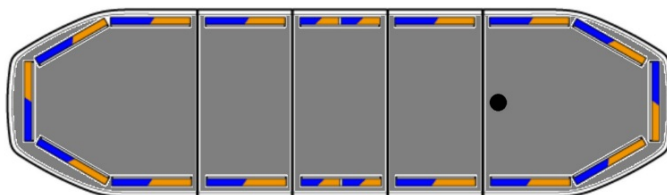

# LED LIGHTBARS

RDNI06-BL/OR

Raiden LED lightbar | 106 cm | blue/amber | 12-24V

EAN: 5414184260849

## Specifications

Automatic day/night sensor	Yes, integrated
Characteristics	Without control box, no roof connector
Color	Amber/blue
Colour of lens	Clear
Connection	Open cable ends
Current draw 12V Amp	Average 12 amp , max 24 amp
Dimensions	1066 mm x 308 mm x 40 mm (without mounting brackets)
Directional arrow	Yes, at the back side
ECE R65 Class 2	Yes
EMC R10	Yes
Good to know	Low profile mounting brackets are included
Good to know	ICAO inspection on 1 particular flash pattern and only for the colour amber
ICAO	No

Length	MEDIUM (101 - 130 cm)
Length of cable (m)	5 m
Light source	LED
Mounting	Fixed
Number of LEDs	192
Operating voltage	12V - 24V
Packing	Brown box with label
Protocol	CANBUS, pre-programmed
Roof connector	No, but possible as an option
Series	Raiden
To be ordered by	1
Top cover	Black
Waterproof	Yes