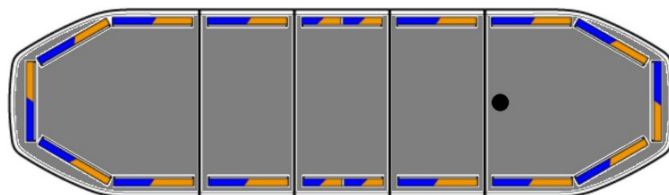

LED LIGHTBARS

RDNI06-BL/OR

Raiden LED lightbar | 106 cm | blue/amber

EAN: 5414184260849

Specifications

Automatic day/night sensor	Yes, integrated
Characteristics	Without control box, no roof connector
Color	Amber/blue
Colour of lens	Clear
Connection	Open cable ends
Current draw 12V Amp	Average 12 amp , max 24 amp
Dimensions	1066 mm x 308 mm x 40 mm (without mounting brackets)
Directional arrow	Yes, at the back side
ECE R65 Class 1	Yes
ECE R65 Class 2	Yes
EMC R10	Yes
Good to know	Low profile mounting brackets are included
ICAO	No

Length of cable (m)	5 m
Length range	MEDIUM (101 - 130 cm)
Light source	LED
Mounting	Fixed
Number of LEDs	192
Operating voltage	12V - 24V
Packing	Brown box with label
Protocol	CANBUS, pre-programmed
Roof connector	No, but possible as an option
Series	Raiden
To be ordered by	1
Top cover	Black
Waterproof	Yes