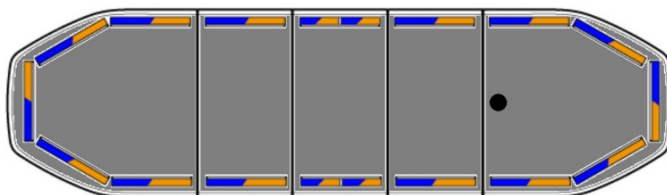

# LED LIGHTBARS

RDNI06-BL/OR

Raiden LED lightbar | 106 cm | blue/amber | 12-24V

EAN: 5414184260849

## Specifications

Automatic day/night sensor	Yes, integrated
Characteristics	Without control box, no roof connector
Color	Amber/blue
Colour of lens	Clear
Connection	Open cable ends
Current draw 12V Amp	Average 12 amp , max 24 amp
Dimensions	1066 mm x 308 mm x 40 mm (without mounting brackets)
Directional arrow	Yes, at the back side
ECE R65 Class 2	Yes
EMC R10	Yes
Good to know	Low profile mounting brackets are included
Length	MEDIUM (101 - 130 cm)

Length of cable (m)	5 m
Light source	LED
Mounting	Fixed
Number of LEDs	192
Operating voltage	12V - 24V
Packing	Brown box with label
Protocol	CANBUS, pre-programmed
Roof connector	No, but possible as an option
Series	Raiden
To be ordered by	1
Top cover	Black
Waterproof	Yes