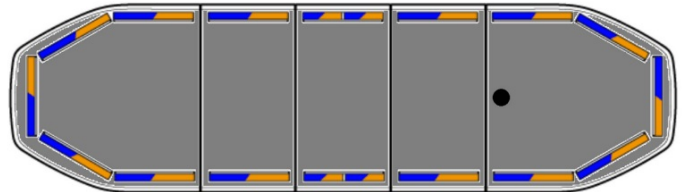

# LED LIGHTBARS

RDN106-BL/OR

Raiden LED lightbar | 106 cm | blue/amber | 12-24V

EAN: 5414184260849

## Specifications

Automatic day/night sensor	Yes, integrated
Characteristics	Without control box, no roof connector
Color	Amber/blue
Colour of lens	Clear
Connection	Open cable ends
Current draw 12V Amp	Average 12 amp , max 24 amp
Dimensions	1066 mm x 308 mm x 40 mm (without mounting brackets)
Directional arrow	Yes, at the back side
ECE R65 Class 2	Yes
EMC R10	Yes
Good to know	Low profile mounting brackets are included
Good to know	ICAO inspection on 1 particular flash pattern and only for the colour amber
ICAO	No

Length	MEDIUM (101 - 130 cm)
Length of cable (m)	5 m
Light source	LED
Mounting	Fixed
Number of LEDs	192
Operating voltage	12V - 24V
Packing	Brown box with label
Protocol	CANBUS, pre-programmed
Roof connector	No, but possible as an option
Series	Raiden
To be ordered by	1
Top cover	Black
Waterproof	Yes