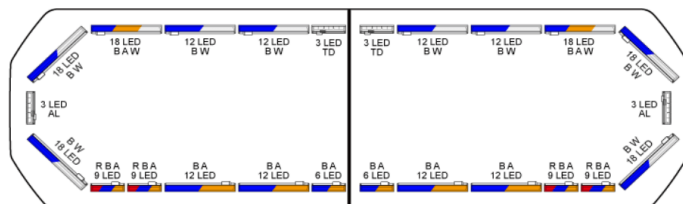

LED LIGHTBARS

SVB-111-CLBL-
FULL

Silverblade LED lightbar | 111 cm | full option | blue | 12V

EAN: 5414184891296

Specifications

| | |
|----------------------------|--|
| Automatic day/night sensor | Yes, integrated |
| Characteristics | Without control box, no roof connector |
| Color | Blue |
| Colour of lens | Clear |
| Connection | Open cable ends |
| Current draw 12V Amp | Average 12 amp , max 24 amp |
| Dimensions | 1112 mm x 293 mm x 43 mm (without mounting brackets) |
| Directional arrow | Yes, both front and rear |
| ECE R65 Class 2 | Yes |
| EMC R10 | Yes |
| Good to know | Low profile mounting brackets are included |
| Length of cable (m) | 4,50 m |

| | |
|-------------------|-------------------------------|
| Length range | MEDIUM (101 - 130 cm) |
| Light source | LED |
| Mounting | Fixed |
| Number of LEDs | 216 |
| Operating voltage | 12V |
| Packing | Brown box with label |
| Protocol | CANBUS, pre-programmed |
| Roof connector | No, but possible as an option |
| Series | Silverblade |
| To be ordered by | 1 |
| Waterproof | Yes |