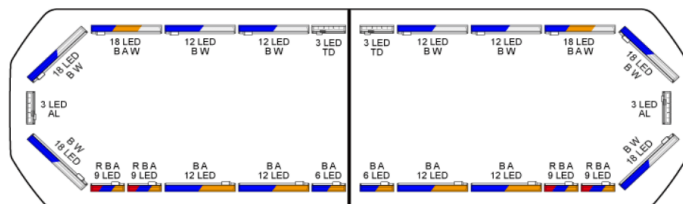

# LED LIGHTBARS

SVB-111-CLBL-  
FULL

Silverblade LED lightbar | 111 cm | full option | blue | 12V

EAN: 5414184891296

## Specifications

Automatic day/night sensor	Yes, integrated
Characteristics	Without control box, no roof connector
Color	Blue
Colour of lens	Clear
Connection	Open cable ends
Current draw 12V Amp	Average 12 amp , max 24 amp
Dimensions	1112 mm x 293 mm x 43 mm (without mounting brackets)
Directional arrow	Yes, both front and rear
ECE R65 Class 2	Yes
EMC R10	Yes
Good to know	Low profile mounting brackets are included
Length	MEDIUM (101 - 130 cm)

Length of cable (m)	4,50 m
Light source	LED
Mounting	Fixed
Number of LEDs	216
Operating voltage	12V
Packing	Brown box with label
Protocol	CANBUS, pre-programmed
Roof connector	No, but possible as an option
Series	Silverblade
To be ordered by	1
Waterproof	Yes