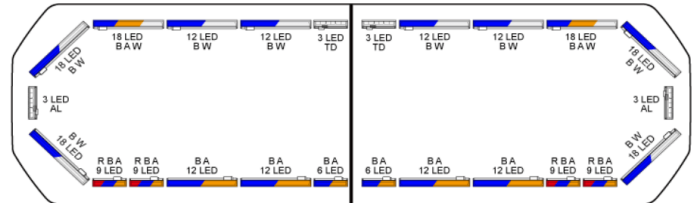

LED LIGHTBARS

SVB-111-CLBL-
FULL

Silverblade LED lightbar | 111 cm | full option | blue | 12V

EAN: 5414184891296

Specifications

Automatic day/night sensor	Yes, integrated
Characteristics	Without control box, no roof connector
Color	Blue
Colour of lens	Clear
Connection	Open cable ends
Current draw 12V Amp	Average 12 amp , max 24 amp
Dimensions	1112 mm x 293 mm x 43 mm (without mounting brackets)
Directional arrow	Yes, both front and rear
ECE R65 Class 2	Yes
EMC R10	Yes
Good to know	Low profile mounting brackets are included
Length	MEDIUM (101 - 130 cm)

Length of cable (m)	4,50 m
Light source	LED
Mounting	Fixed
Number of LEDs	216
Operating voltage	12V
Packing	Brown box with label
Protocol	CANBUS, pre-programmed
Roof connector	No, but possible as an option
Series	Silverblade
To be ordered by	1
Waterproof	Yes