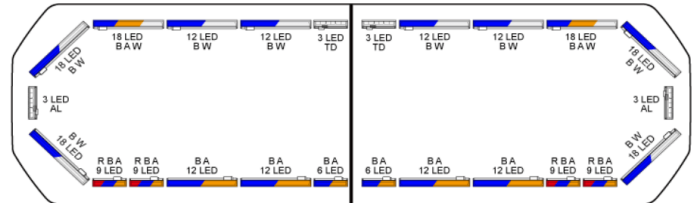

LED LIGHTBARS

SVB-111-CLBL-
FULL

Silverblade LED lightbar | 111 cm | full option | blue | 12V

EAN: 5414184891296

Specifications

Automatic day/night sensor	Yes, integrated	Length of cable (m)	4,50 m
Characteristics	Without control box, no roof connector	Light source	LED
Color	Blue	Mounting	Fixed
Colour of lens	Clear	Number of LEDs	216
Connection	Open cable ends	Operating voltage	12V
Current draw 12V Amp	Average 12 amp , max 24 amp	Packing	Brown box with label
Dimensions	1112 mm x 293 mm x 43 mm (without mounting brackets)	Protocol	CANBUS, pre-programmed
Directional arrow	Yes, both front and rear	Roof connector	No, but possible as an option
ECE R65 Class 2	Yes	Series	Silverblade
EMC R10	Yes	To be ordered by	1
Good to know	Low profile mounting brackets are included	Waterproof	Yes
Length	MEDIUM (101 - 130 cm)		