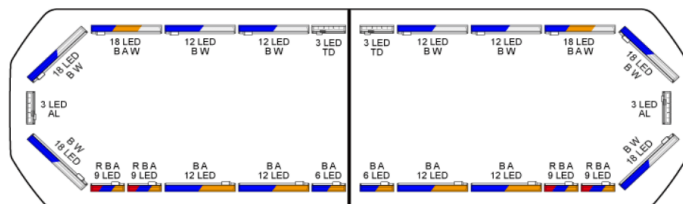

LED LIGHTBARS

SVB-111-CLBL-
FULL

Silverblade LED lightbar | 111 cm | full option | blue | 12V

EAN: 5414184891296

Specifications

Automatic day/night sensor	Yes, integrated	Length of cable (m)	4,50 m
Characteristics	Without control box, no roof connector	Light source	LED
Color	Blue	Mounting	Fixed
Colour of lens	Clear	Number of LEDs	216
Connection	Open cable ends	Operating voltage	12V
Current draw 12V Amp	Average 12 amp , max 24 amp	Packing	Brown box with label
Dimensions	1112 mm x 293 mm x 43 mm (without mounting brackets)	Protocol	CANBUS, pre-programmed
Directional arrow	Yes, both front and rear	Roof connector	No, but possible as an option
ECE R65 Class 2	Yes	Series	Silverblade
EMC R10	Yes	To be ordered by	1
Good to know	Low profile mounting brackets are included	Waterproof	Yes
Length	MEDIUM (101 - 130 cm)		