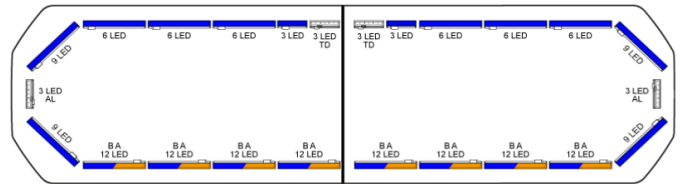

LED LIGHTBARS

SVB-124-CLBL-
BASIC

Silverblade LED lightbar | 124 cm | basic | blue | 12V

EAN: 5414184243903

Specifications

Automatic day/night sensor	Yes, integrated
Characteristics	Without control box, no roof connector
Color	Blue
Colour of lens	Clear
Connection	Open cable ends
Current draw 12V Amp	Average 12 amp , max 24 amp
Dimensions	1235 mm x 239 mm x 43 mm (without mounting support)
Directional arrow	Yes, both front and rear
ECE R65 Class 2	Yes
EMC R10	Yes
Good to know	Low profile mounting brackets are included
Length of cable (m)	4,50 m

Length range	MEDIUM (101 - 130 cm)
Light source	LED
Mounting	Fixed
Number of LEDs	186
Operating voltage	12V
Packing	Brown box with label
Protocol	CANBUS, pre-programmed
Roof connector	No, but possible as an option
Series	Silverblade
To be ordered by	1
Waterproof	Yes