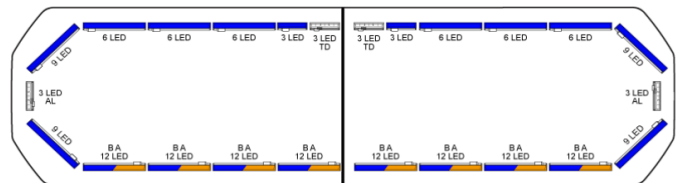

# LED LIGHTBARS

SVB-124-CLBL-  
BASIC

Silverblade LED lightbar | 124 cm | basic | blue | 12V

EAN: 5414184243903

## Specifications

|                            |   |                     |                               |
|----------------------------|---|---------------------|-------------------------------|
| Automatic day/night sensor | Yes, integrated                                     | Length of cable (m) | 4,50 m                        |
| Characteristics            | Without control box, no roof connector              | Light source        | LED                           |
| Color                      | Blue  | Mounting            | Fixed                         |
| Colour of lens             | Clear   | Number of LEDs      | 186                           |
| Connection                 | Open cable ends                                     | Operating voltage   | 12V                           |
| Current draw 12V Amp       | Average 12 amp , max 24 amp                         | Packing             | Brown box with label          |
| Dimensions                 | 1235 mm x 239 mm x 43 mm (without mounting support) | Protocol            | CANBUS, pre-programmed        |
| Directional arrow          | Yes, both front and rear                            | Roof connector      | No, but possible as an option |
| ECE R65 Class 2            | Yes   | Series              | Silverblade                   |
| EMC R10                    | Yes   | To be ordered by    | 1                             |
| Good to know               | Low profile mounting brackets are included          | Waterproof          | Yes                           |
| Length                     | MEDIUM (101 - 130 cm)                               |                     |                               |