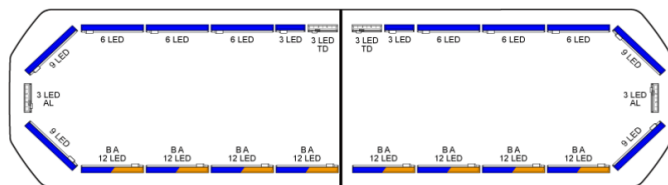

LED LIGHTBARS

SVB-124-CLBL-
BASIC

Silverblade LED lightbar | 124 cm | basic | blue | 12V

EAN: 5414184243903

Specifications

| | |
|----------------------------|---|
| Automatic day/night sensor | Yes, integrated |
| Characteristics | Without control box, no roof connector |
| Color | Blue |
| Colour of lens | Clear |
| Connection | Open cable ends |
| Current draw 12V Amp | Average 12 amp , max 24 amp |
| Dimensions | 1235 mm x 239 mm x 43 mm (without mounting support) |
| Directional arrow | Yes, both front and rear |
| ECE R65 Class 2 | Yes |
| EMC R10 | Yes |
| Good to know | Low profile mounting brackets are included |
| Length | MEDIUM (101 - 130 cm) |

| | |
|---------------------|-------------------------------|
| Length of cable (m) | 4,50 m |
| Light source | LED |
| Mounting | Fixed |
| Number of LEDs | 186 |
| Operating voltage | 12V |
| Packing | Brown box with label |
| Protocol | CANBUS, pre-programmed |
| Roof connector | No, but possible as an option |
| Series | Silverblade |
| To be ordered by | 1 |
| Waterproof | Yes |