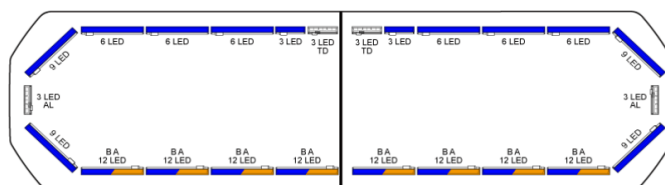

# LED LIGHTBARS

SVB-124-CLBL-  
BASIC

Silverblade LED lightbar | 124 cm | basic | blue | 12V

EAN: 5414184243903

## Specifications

Automatic day/night sensor	Yes, integrated
Characteristics	Without control box, no roof connector
Color	Blue
Colour of lens	Clear
Connection	Open cable ends
Current draw 12V Amp	Average 12 amp , max 24 amp
Dimensions	1235 mm x 239 mm x 43 mm (without mounting support)
Directional arrow	Yes, both front and rear
ECE R65 Class 2	Yes
EMC R10	Yes
Good to know	Low profile mounting brackets are included
Length	MEDIUM (101 - 130 cm)

Length of cable (m)	4,50 m
Light source	LED
Mounting	Fixed
Number of LEDs	186
Operating voltage	12V
Packing	Brown box with label
Protocol	CANBUS, pre-programmed
Roof connector	No, but possible as an option
Series	Silverblade
To be ordered by	1
Waterproof	Yes