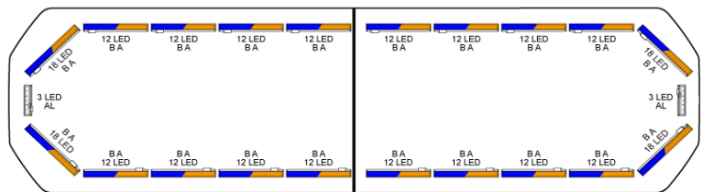

# LED LIGHTBARS

SVB-124-  
CLBL/OR-BASIC

Silverblade LED lightbar | 124 cm | basic | blue/amber | 12V

EAN: 5414184441514

## Specifications

Automatic day/night sensor	Yes, integrated	Length of cable (m)	4,50 m
Characteristics	Without control box, no roof connector	Light source	LED
Color	Amber/blue	Mounting	Fixed
Colour of lens	Clear	Number of LEDs	270
Connection	Open cable ends	Operating voltage	12V
Current draw 12V Amp	Average 12 amp , max 24 amp	Packing	Brown box with label
Dimensions	1235 mm x 239 mm x 43 mm (without mounting support)	Protocol	CANBUS, pre-programmed
Directional arrow	Yes, both front and rear	Roof connector	No, but possible as an option
ECE R65 Class 2	Yes	Series	Silverblade
EMC R10	Yes	To be ordered by	1
Good to know	Low profile mounting brackets are included	Waterproof	Yes
Length	MEDIUM (101 - 130 cm)		