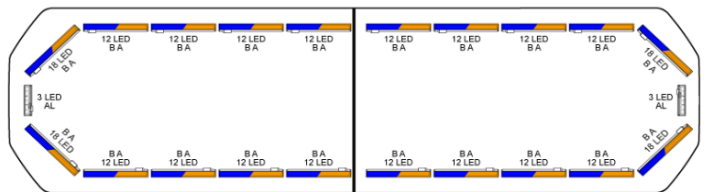

# LED LIGHTBARS

SVB-124-  
CLBL/OR-BASIC

Silverblade LED lightbar | 124 cm | basic | blue/amber | 12V

EAN: 5414184441514

## Specifications

Automatic day/night sensor	Yes, integrated	Length range	MEDIUM (101 - 130 cm)
Characteristics	Without control box, no roof connector	Light source	LED
Color	Amber/blue	Mounting	Fixed
Colour of lens	Clear	Number of LEDs	270
Connection	Open cable ends	Operating voltage	12V
Current draw 12V Amp	Average 12 amp , max 24 amp	Packing	Brown box with label
Dimensions	1235 mm x 239 mm x 43 mm (without mounting support)	Protocol	CANBUS, pre-programmed
Directional arrow	Yes, both front and rear	Roof connector	No, but possible as an option
ECE R65 Class 2	Yes	Series	Silverblade
EMC R10	Yes	To be ordered by	1
Good to know	Low profile mounting brackets are included	Waterproof	Yes
Length of cable (m)	4,50 m		