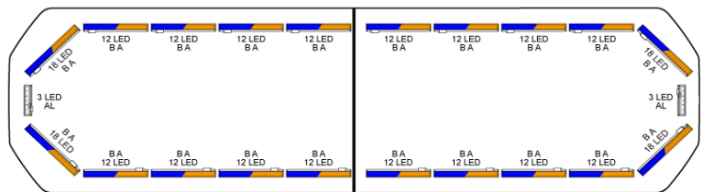

LED LIGHTBARS

SVB-124-
CLBL/OR-BASIC

Silverblade LED lightbar | 124 cm | basic | blue/amber | 12V

EAN: 5414184441514

Specifications

Automatic day/night sensor	Yes, integrated	Length of cable (m)	4,50 m
Characteristics	Without control box, no roof connector	Light source	LED
Color	Amber/blue	Mounting	Fixed
Colour of lens	Clear	Number of LEDs	270
Connection	Open cable ends	Operating voltage	12V
Current draw 12V Amp	Average 12 amp , max 24 amp	Packing	Brown box with label
Dimensions	1235 mm x 239 mm x 43 mm (without mounting support)	Protocol	CANBUS, pre-programmed
Directional arrow	Yes, both front and rear	Roof connector	No, but possible as an option
ECE R65 Class 2	Yes	Series	Silverblade
EMC R10	Yes	To be ordered by	1
Good to know	Low profile mounting brackets are included	Waterproof	Yes
Length	MEDIUM (101 - 130 cm)		