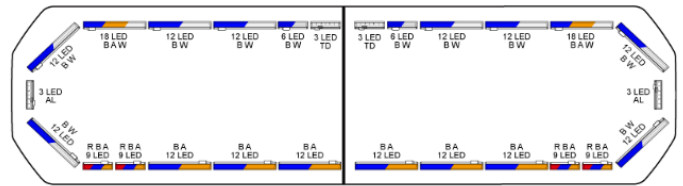

LED LIGHTBARS

SVB-124-CLBL-
FULL

Silverblade LED lightbar | 124 cm | full option | blue | 12V

EAN: 5414184577695

Specifications

Automatic day/night sensor	Yes, integrated	Length of cable (m)	4,50 m
Characteristics	Without control box, no roof connector	Light source	LED
Color	Blue	Mounting	Fixed
Colour of lens	Clear	Number of LEDs	288
Connection	Open cable ends	Operating voltage	12V
Current draw 12V Amp	Average 12 amp , max 24 amp	Packing	Brown box with label
Dimensions	1235 mm x 239 mm x 43 mm (without mounting support)	Protocol	CANBUS, pre-programmed
Directional arrow	Yes, both front and rear	Roof connector	No, but possible as an option
ECE R65 Class 2	Yes	Series	Silverblade
EMC R10	Yes	To be ordered by	1
Good to know	Low profile mounting brackets are included	Waterproof	Yes
Length	MEDIUM (101 - 130 cm)		