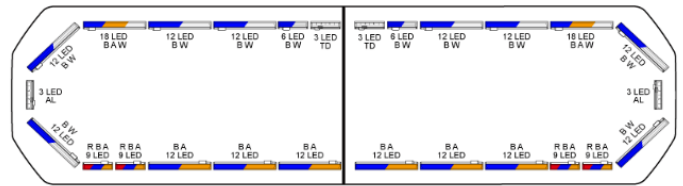

# LED LIGHTBARS

SVB-124-CLBL-  
FULL

Silverblade LED lightbar | 124 cm | full option | blue | 12V

EAN: 5414184577695

## Specifications

Automatic day/night sensor	Yes, integrated
Characteristics	Without control box, no roof connector
Color	Blue
Colour of lens	Clear
Connection	Open cable ends
Current draw 12V Amp	Average 12 amp , max 24 amp
Dimensions	1235 mm x 239 mm x 43 mm (without mounting support)
Directional arrow	Yes, both front and rear
ECE R65 Class 2	Yes
EMC R10	Yes
Good to know	Low profile mounting brackets are included
Length of cable (m)	4,50 m

Length range	MEDIUM (101 - 130 cm)
Light source	LED
Mounting	Fixed
Number of LEDs	288
Operating voltage	12V
Packing	Brown box with label
Protocol	CANBUS, pre-programmed
Roof connector	No, but possible as an option
Series	Silverblade
To be ordered by	1
Waterproof	Yes