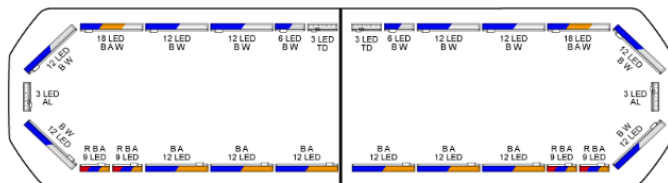

LED LIGHTBARS

SVB-124-CLBL-
FULL

Silverblade LED lightbar | 124 cm | full option | blue | 12V

EAN: 5414184577695

Specifications

Automatic day/night sensor	Yes, integrated	Length of cable (m)	4,50 m
Characteristics	Without control box, no roof connector	Light source	LED
Color	Blue	Mounting	Fixed
Colour of lens	Clear	Number of LEDs	288
Connection	Open cable ends	Operating voltage	12V
Current draw 12V Amp	Average 12 amp , max 24 amp	Packing	Brown box with label
Dimensions	1235 mm x 239 mm x 43 mm (without mounting support)	Protocol	CANBUS, pre-programmed
Directional arrow	Yes, both front and rear	Roof connector	No, but possible as an option
ECE R65 Class 2	Yes	Series	Silverblade
EMC R10	Yes	To be ordered by	1
Good to know	Low profile mounting brackets are included	Waterproof	Yes
Length	MEDIUM (101 - 130 cm)		