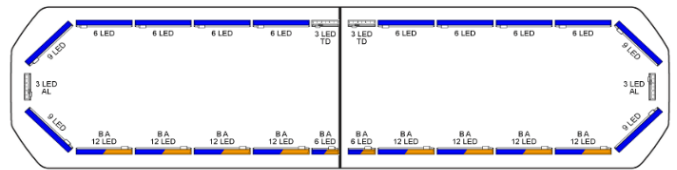

# LED LIGHTBARS

SVB-136-CLBL-  
BASIC

Silverblade LED lightbar | 136 cm | basic | blue | 12V

EAN: 5414184153172

## Specifications

Automatic day/night sensor	Yes, integrated	Length range	LARGE (131 - 150 cm)
Characteristics	Without control box, no roof connector	Light source	LED
Color	Blue	Mounting	Fixed
Colour of lens	Clear	Number of LEDs	204
Connection	Open cable ends	Operating voltage	12V
Current draw 12V Amp	Average 12 amp , max 24 amp	Packing	Brown box with label
Dimensions	1358 mm x 308 mm x 40 mm (without mounting brackets)	Protocol	CANBUS, pre-programmed
Directional arrow	Yes, both front and rear	Roof connector	No, but possible as an option
ECE R65 Class 2	Yes	Series	Silverblade
EMC R10	Yes	To be ordered by	1
Good to know	Low profile mounting brackets are included	Waterproof	Yes
Length of cable (m)	4,50 m		