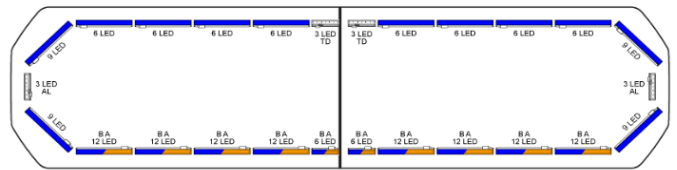

# LED LIGHTBARS

SVB-136-CLBL-  
BASIC

Silverblade LED lightbar | 136 cm | basic | blue | 12V

EAN: 5414184153172

## Specifications

Automatic day/night sensor	Yes, integrated	Length of cable (m)	4,50 m
Characteristics	Without control box, no roof connector	Light source	LED
Color	Blue	Mounting	Fixed
Colour of lens	Clear	Number of LEDs	204
Connection	Open cable ends	Operating voltage	12V
Current draw 12V Amp	Average 12 amp , max 24 amp	Packing	Brown box with label
Dimensions	1358 mm x 308 mm x 40 mm (without mounting brackets)	Protocol	CANBUS, pre-programmed
Directional arrow	Yes, both front and rear	Roof connector	No, but possible as an option
ECE R65 Class 2	Yes	Series	Silverblade
EMC R10	Yes	To be ordered by	1
Good to know	Low profile mounting brackets are included	Waterproof	Yes
Length	LARGE (131 - 150 cm)		