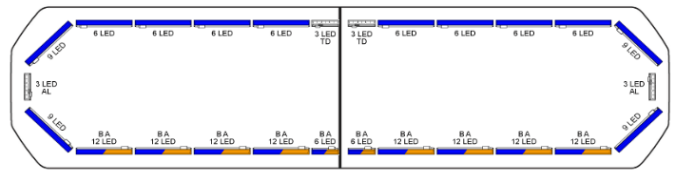

LED LIGHTBARS

SVB-136-CLBL-
BASIC

Silverblade LED lightbar | 136 cm | basic | blue | 12V

EAN: 5414184153172

Specifications

Automatic day/night sensor	Yes, integrated	Length of cable (m)	4,50 m
Characteristics	Without control box, no roof connector	Light source	LED
Color	Blue	Mounting	Fixed
Colour of lens	Clear	Number of LEDs	204
Connection	Open cable ends	Operating voltage	12V
Current draw 12V Amp	Average 12 amp , max 24 amp	Packing	Brown box with label
Dimensions	1358 mm x 308 mm x 40 mm (without mounting brackets)	Protocol	CANBUS, pre-programmed
Directional arrow	Yes, both front and rear	Roof connector	No, but possible as an option
ECE R65 Class 2	Yes	Series	Silverblade
EMC R10	Yes	To be ordered by	1
Good to know	Low profile mounting brackets are included	Waterproof	Yes
Length	LARGE (131 - 150 cm)		