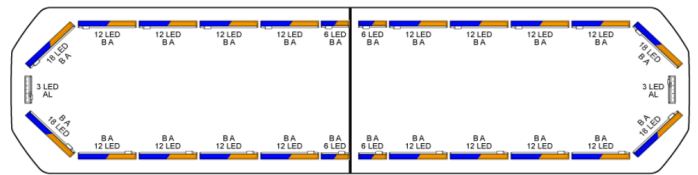

LED LIGHTBARS

SVB-136-
CLBL/OR-BASIC

Silverblade LED lightbar | 136 cm | basic | blue/amber | 12V

EAN: 5414184507340

Specifications

Automatic day/night sensor	Yes, integrated
Characteristics	Without control box, no roof connector
Color	Amber/blue
Colour of lens	Clear
Connection	Open cable ends
Current draw 12V Amp	Average 12 amp , max 24 amp
Dimensions	1358 mm x 308 mm x 40 mm (without mounting brackets)
Directional arrow	Yes, both front and rear
ECE R65 Class 2	Yes
EMC R10	Yes
Good to know	Low profile mounting brackets are included
Length of cable (m)	4,50 m

Length range	LARGE (131 - 150 cm)
Light source	LED
Mounting	Fixed
Number of LEDs	294
Operating voltage	12V
Packing	Brown box with label
Protocol	CANBUS, pre-programmed
Roof connector	No, but possible as an option
Series	Silverblade
To be ordered by	1
Waterproof	Yes