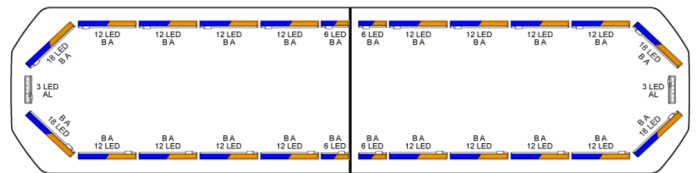

LED LIGHTBARS

SVB-136-
CLBL/OR-BASIC

Silverblade LED lightbar | 136 cm | basic | blue/amber | 12V

EAN: 5414184507340

Specifications

Automatic day/night sensor	Yes, integrated	Length of cable (m)	4,50 m
Characteristics	Without control box, no roof connector	Light source	LED
Color	Amber/blue	Mounting	Fixed
Colour of lens	Clear	Number of LEDs	294
Connection	Open cable ends	Operating voltage	12V
Current draw 12V Amp	Average 12 amp , max 24 amp	Packing	Brown box with label
Dimensions	1358 mm x 308 mm x 40 mm (without mounting brackets)	Protocol	CANBUS, pre-programmed
Directional arrow	Yes, both front and rear	Roof connector	No, but possible as an option
ECE R65 Class 2	Yes	Series	Silverblade
EMC R10	Yes	To be ordered by	1
Good to know	Low profile mounting brackets are included	Waterproof	Yes
Length	LARGE (131 - 150 cm)		