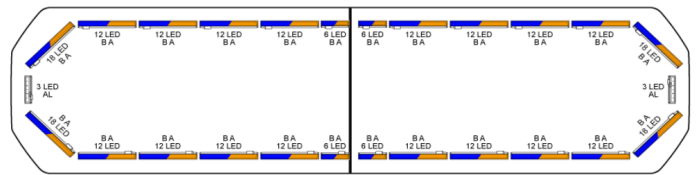

LED LIGHTBARS

SVB-136-
CLBL/OR-BASIC

Silverblade LED lightbar | 136 cm | basic | blue/amber | 12V

EAN: 5414184507340

Specifications

Automatic day/night sensor	Yes, integrated	Length of cable (m)	4,50 m
Characteristics	Without control box, no roof connector	Light source	LED
Color	Amber/blue	Mounting	Fixed
Colour of lens	Clear	Number of LEDs	294
Connection	Open cable ends	Operating voltage	12V
Current draw 12V Amp	Average 12 amp , max 24 amp	Packing	Brown box with label
Dimensions	1358 mm x 308 mm x 40 mm (without mounting brackets)	Protocol	CANBUS, pre-programmed
Directional arrow	Yes, both front and rear	Roof connector	No, but possible as an option
ECE R65 Class 2	Yes	Series	Silverblade
EMC R10	Yes	To be ordered by	1
Good to know	Low profile mounting brackets are included	Waterproof	Yes
Length	LARGE (131 - 150 cm)		