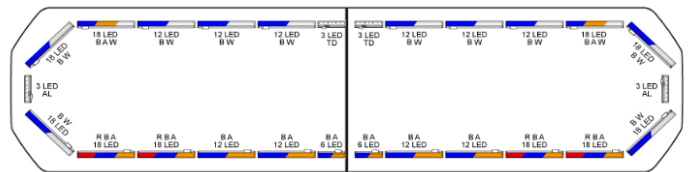

LED LIGHTBARS

SVB-136-CLBL-
FULL

Silverblade LED lightbar | 136 cm | full option | blue | 12V

EAN: 5414184467590

Specifications

Automatic day/night sensor	Yes, integrated	Length of cable (m)	4,50 m
Characteristics	Without control box, no roof connector	Light source	LED
Color	Blue	Mounting	Fixed
Colour of lens	Clear	Number of LEDs	324
Connection	Open cable ends	Operating voltage	12V
Current draw 12V Amp	Average 12 amp , max 24 amp	Packing	Brown box with label
Dimensions	1358 mm x 308 mm x 40 mm (without mounting brackets)	Protocol	CANBUS, pre-programmed
Directional arrow	Yes, both front and rear	Roof connector	No, but possible as an option
ECE R65 Class 2	Yes	Series	Silverblade
EMC R10	Yes	To be ordered by	1
Good to know	Low profile mounting brackets are included	Waterproof	Yes
Length	LARGE (131 - 150 cm)		