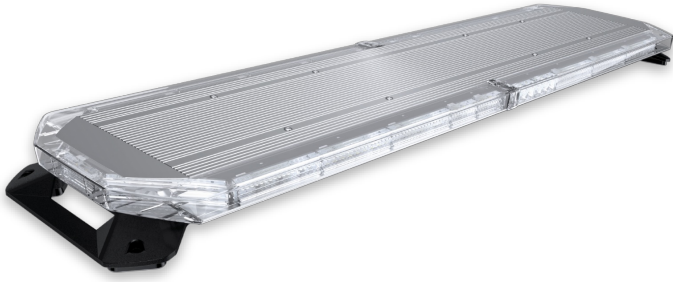

LED LIGHTBARS

SVB-136-CLBL-
FULL

Silverblade LED lightbar | 136 cm | full option | blue | 12V

EAN: 5414184467590

Specifications

Automatic day/night sensor	Yes, integrated
Characteristics	Without control box, no roof connector
Color	Blue
Colour of lens	Clear
Connection	Open cable ends
Current draw 12V Amp	Average 12 amp , max 24 amp
Dimensions	1358 mm x 308 mm x 40 mm (without mounting brackets)
Directional arrow	Yes, both front and rear
ECE R65 Class 2	Yes
EMC R10	Yes
Good to know	Low profile mounting brackets are included
Length	LARGE (131 - 150 cm)

Length of cable (m)	4,50 m
Light source	LED
Mounting	Fixed
Number of LEDs	324
Operating voltage	12V
Packing	Brown box with label
Protocol	CANBUS, pre-programmed
Roof connector	No, but possible as an option
Series	Silverblade
To be ordered by	1
Waterproof	Yes