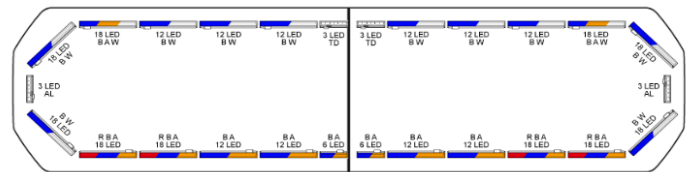

LED LIGHTBARS

SVB-136-CLBL-
FULL

Silverblade LED lightbar | 136 cm | full option | blue | 12V

EAN: 5414184467590

Specifications

| | |
|----------------------------|--|
| Automatic day/night sensor | Yes, integrated |
| Characteristics | Without control box, no roof connector |
| Color | Blue |
| Colour of lens | Clear |
| Connection | Open cable ends |
| Current draw 12V Amp | Average 12 amp , max 24 amp |
| Dimensions | 1358 mm x 308 mm x 40 mm (without mounting brackets) |
| Directional arrow | Yes, both front and rear |
| ECE R65 Class 2 | Yes |
| EMC R10 | Yes |
| Good to know | Low profile mounting brackets are included |
| Length of cable (m) | 4,50 m |

| | |
|-------------------|-------------------------------|
| Length range | LARGE (131 - 150 cm) |
| Light source | LED |
| Mounting | Fixed |
| Number of LEDs | 324 |
| Operating voltage | 12V |
| Packing | Brown box with label |
| Protocol | CANBUS, pre-programmed |
| Roof connector | No, but possible as an option |
| Series | Silverblade |
| To be ordered by | 1 |
| Waterproof | Yes |