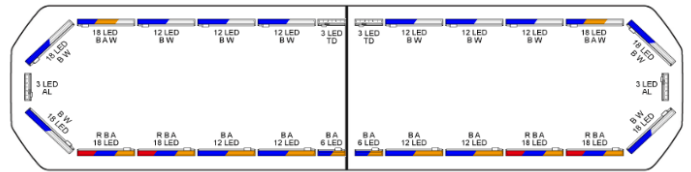

LED LIGHTBARS

SVB-136-CLBL-
FULL

Silverblade LED lightbar | 136 cm | full option | blue | 12V

EAN: 5414184467590

Specifications

Automatic day/night sensor	Yes, integrated
Characteristics	Without control box, no roof connector
Color	Blue
Colour of lens	Clear
Connection	Open cable ends
Current draw 12V Amp	Average 12 amp , max 24 amp
Dimensions	1358 mm x 308 mm x 40 mm (without mounting brackets)
Directional arrow	Yes, both front and rear
ECE R65 Class 2	Yes
EMC R10	Yes
Good to know	Low profile mounting brackets are included
Length	LARGE (131 - 150 cm)

Length of cable (m)	4,50 m
Light source	LED
Mounting	Fixed
Number of LEDs	324
Operating voltage	12V
Packing	Brown box with label
Protocol	CANBUS, pre-programmed
Roof connector	No, but possible as an option
Series	Silverblade
To be ordered by	1
Waterproof	Yes