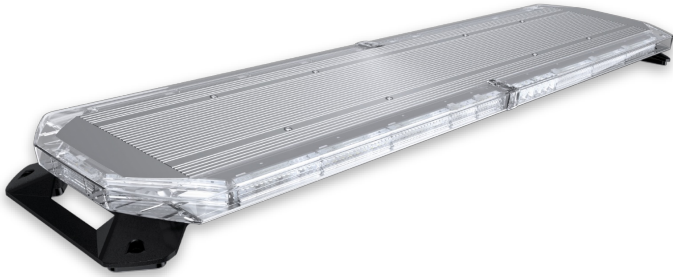

LED LIGHTBARS

SVB-136-CLBL-
FULL

Silverblade LED lightbar | 136 cm | full option | blue | 12V

EAN: 5414184467590

Specifications

Automatic day/night sensor	Yes, integrated
Characteristics	Without control box, no roof connector
Color	Blue
Colour of lens	Clear
Connection	Open cable ends
Current draw 12V Amp	Average 12 amp , max 24 amp
Dimensions	1358 mm x 308 mm x 40 mm (without mounting brackets)
Directional arrow	Yes, both front and rear
ECE R65 Class 2	Yes
EMC R10	Yes
Good to know	Low profile mounting brackets are included
Length	LARGE (131 - 150 cm)

Length of cable (m)	4,50 m
Light source	LED
Mounting	Fixed
Number of LEDs	324
Operating voltage	12V
Packing	Brown box with label
Protocol	CANBUS, pre-programmed
Roof connector	No, but possible as an option
Series	Silverblade
To be ordered by	1
Waterproof	Yes