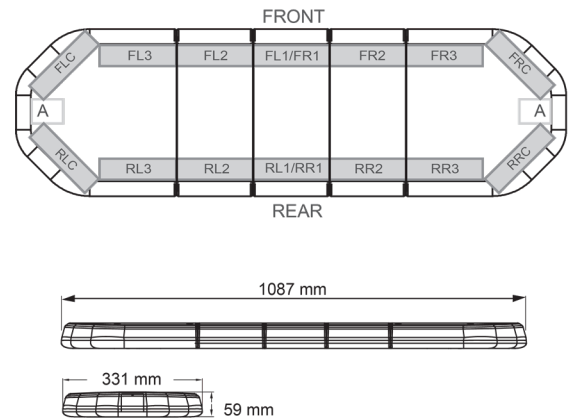

# LED LIGHTBARS

LEG109B24

LEGION LED lightbar | 109 cm | blue | 24V

EAN: 5414184828285

## Specifications

|                     |  |                   |  |
|---------------------|--|-------------------|--|
| Characteristics     | Without control box, no roof connector               | Number of LEDs    | 108  |
| Color               | Blue   | Operating voltage | 24V  |
| Colour of lens      | Clear  | Packing           | Brown box with label                       |
| Connection          | Open cable ends                                      | Roof connector    | No, but possible as an option              |
| Dimensions          | 1087 mm x 331 mm x 59 mm (without mounting brackets) | Series            | Legion                                     |
| ECE R65 Class 2     | Yes  | Supplied with     | Cable, universal mounting brackets, manual |
| EMC                 | EMC R10  | To be ordered by  | 1  |
| EMC R10             | Yes  | Waterproof        | Yes  |
| Length              | MEDIUM (101 - 130 cm)                                | Weight (kg)       | 13,600 Kg                                  |
| Length of cable (m) | 4,50 m   |                   |  |
| Light source        | LED  |                   |  |
| Mounting            | Fixed  |                   |  |