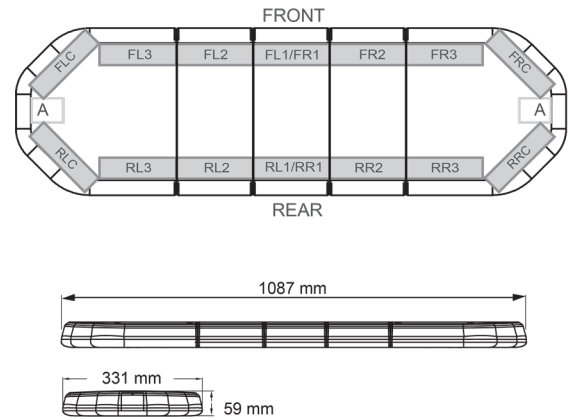

LED LIGHTBARS

LEG109B24

LEGION LED lightbar | 109 cm | blue | 24V

EAN: 5414184828285

Specifications

Characteristics	Without control box, without roof connector
Color	Blue
Colour of lens	Clear
Connection	Open cable ends
Dimensions	1087 mm x 331 mm x 59 mm (without mounting brackets)
ECE R65 Class 2	Yes
EMC	EMC R10
EMC R10	Yes
Length	Medium (101 - 130 cm)
Length of cable (m)	4,50 m
Light source	LED
Mounting	Fixed

Number of LEDs	108
Operating voltage	24V
Packing	Brown box with label
Roof connector	No, but possible as an option
Series	Legion
Supplied with	Cable, universal mounting brackets, manual
To be ordered by	1
Waterproof	Yes
Weight (kg)	13,6 Kg