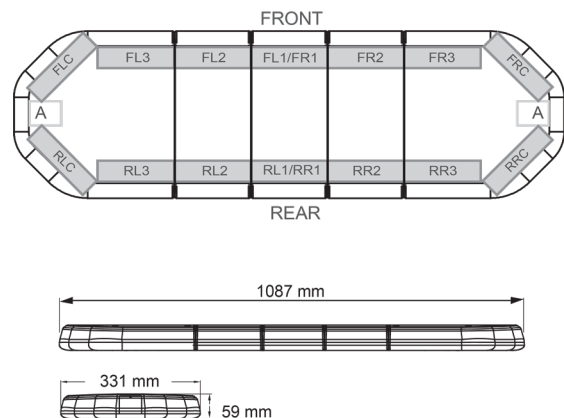

# LED LIGHTBARS

LEG109B24

LEGION LED lightbar | 109 cm | blue | 24V

EAN: 5414184828285

## Specifications

Characteristics	Without control box, no roof connector
Color	Blue
Colour of lens	Clear
Connection	Open cable ends
Dimensions	1087 mm x 331 mm x 59 mm (without mounting brackets)
ECE R65 Class 2	Yes
EMC	EMC R10
EMC R10	Yes
Length	MEDIUM (101 - 130 cm)
Length of cable (m)	4,50 m
Light source	LED
Mounting	Fixed

Number of LEDs	108
Operating voltage	24V
Packing	Brown box with label
Roof connector	No, but possible as an option
Series	Legion
Supplied with	Cable, universal mounting brackets, manual
To be ordered by	1
Waterproof	Yes
Weight (kg)	13,600 Kg