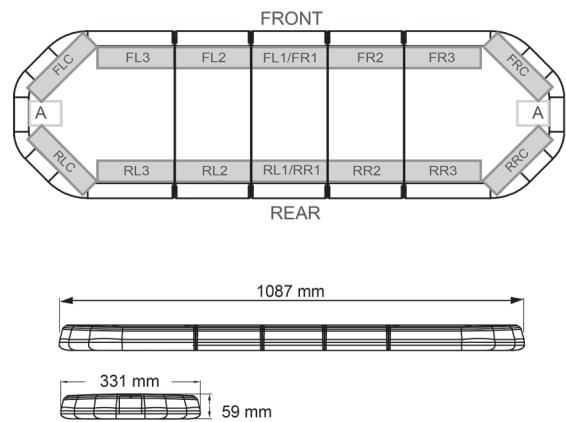

LED LIGHTBARS

LEG109B24

LEGION LED lightbar | 109 cm | blue | 24V

EAN: 5414184828285

Specifications

Characteristics	Without control box, no roof connector
Color	Blue
Colour of lens	Clear
Connection	Open cable ends
Dimensions	1087 mm x 331 mm x 59 mm (without mounting brackets)
ECE R65 Class 2	Yes
EMC	EMC R10
EMC R10	Yes
Length	MEDIUM (101 - 130 cm)
Length of cable (m)	4,50 m
Light source	LED
Mounting	Fixed

Number of LEDs	108
Operating voltage	24V
Packing	Brown box with label
Roof connector	No, but possible as an option
Series	Legion
Supplied with	Cable, universal mounting brackets, manual
To be ordered by	1
Waterproof	Yes
Weight (kg)	13,600 Kg