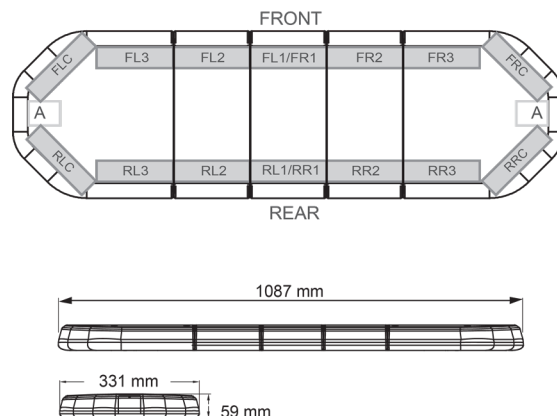

LED LIGHTBARS

LEG109B24

LEGION LED lightbar | 109 cm | blue | 24V

EAN: 5414184828285

Specifications

Characteristics	Without control box, no roof connector
Color	Blue
Colour of lens	Clear
Connection	Open cable ends
Dimensions	1087 mm x 331 mm x 59 mm (without mounting brackets)
ECE R65 Class 2	Yes
EMC	EMC R10
EMC R10	Yes
Length of cable (m)	4,50 m
Length range	MEDIUM (101 - 130 cm)
Light source	LED
Mounting	Fixed

Number of LEDs	108
Operating voltage	24V
Packing	Brown box with label
Roof connector	No, but possible as an option
Series	Legion
Supplied with	Cable, universal mounting brackets, manual
To be ordered by	1
Waterproof	Yes
Weight (kg)	13,600 Kg