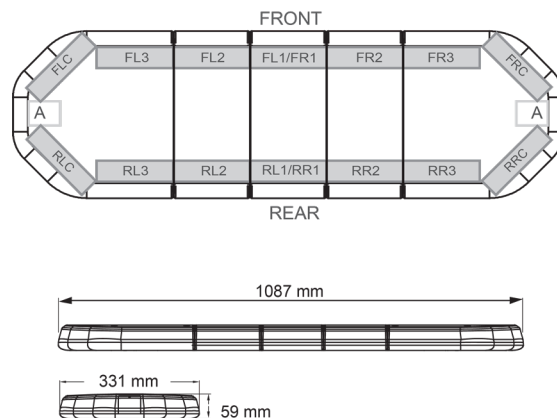

LED LIGHTBARS

LEG109O24

LEGION LED lightbar | 109 cm | amber | 24V

EAN: 5414184474901

Specifications

Characteristics	Without control box, no roof connector
Color	Amber
Colour of lens	Clear
Connection	Open cable ends
Dimensions	1087 mm x 331 mm x 59 mm (without mounting brackets)
Directional arrow	Yes, at the back side
ECE R65 Class 2	Yes
EMC	EMC R10
EMC R10	Yes
Length	MEDIUM (101 - 130 cm)
Length of cable (m)	4,50 m

Light source	LED
Mounting	Fixed
Number of LEDs	108
Operating voltage	24V
Packing	Brown box with label
Roof connector	No, but possible as an option
Series	Legion
Supplied with	Cable, universal mounting brackets, manual
To be ordered by	1
Waterproof	Yes
Weight (kg)	13,600 Kg