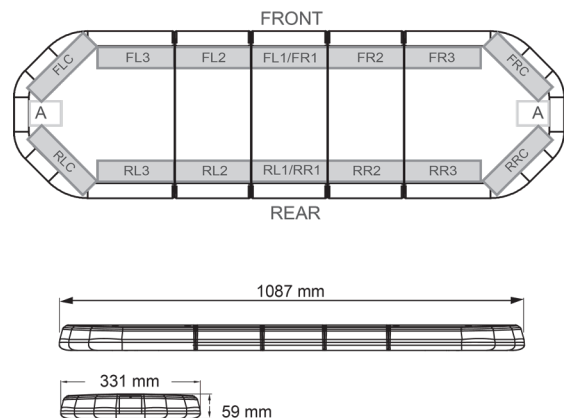

LED LIGHTBARS

LEG109O24

LEGION LED lightbar | 109 cm | amber | 24V

EAN: 5414184474901

Specifications

Characteristics	Without control box, no roof connector	Light source	LED
Color	Amber	Mounting	Fixed
Colour of lens	Clear	Number of LEDs	108
Connection	Open cable ends	Operating voltage	24V
Dimensions	1087 mm x 331 mm x 59 mm (without mounting brackets)	Packing	Brown box with label
Directional arrow	Yes, at the back side	Roof connector	No, but possible as an option
ECE R65 Class 2	Yes	Series	Legion
EMC	EMC R10	Supplied with	Cable, universal mounting brackets, manual
EMC R10	Yes	To be ordered by	1
Length of cable (m)	4,50 m	Waterproof	Yes
Length range	MEDIUM (101 - 130 cm)	Weight (kg)	13,600 Kg