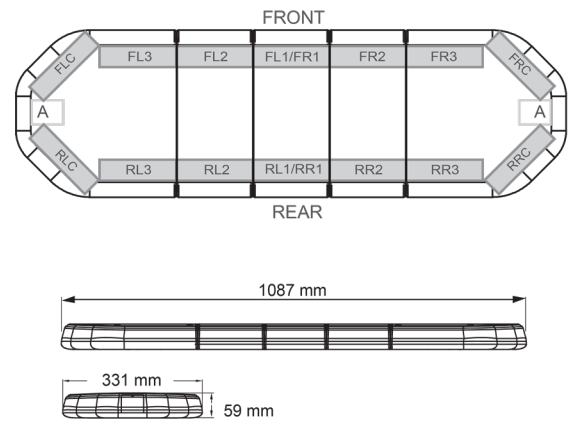

# LED LIGHTBARS

LEG109024

LEGION LED lightbar | 109 cm | amber | 24V

EAN: 5414184474901

## Specifications

Characteristics	Without control box, without roof connector
Color	Amber
Colour of lens	Clear
Connection	Open cable ends
Dimensions	1087 mm x 331 mm x 59 mm (without mounting brackets)
ECE R65 Class 2	Yes
EMC	EMC R10
EMC R10	Yes
Length	Medium (101 - 130 cm)
Length of cable (m)	4,50 m
Light source	LED
Mounting	Fixed

Number of LEDs	108
Operating voltage	24V
Packing	Brown box with label
Roof connector	No, but possible as an option
Series	Legion
Supplied with	Cable, universal mounting brackets, manual
To be ordered by	1
Waterproof	Yes
Weight (kg)	13,6 Kg