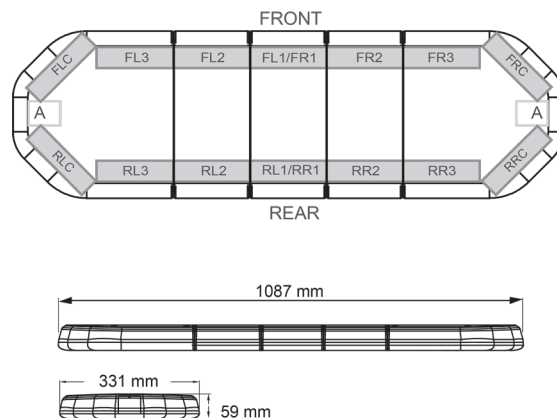

LED LIGHTBARS

LEG109O24

LEGION LED lightbar | 109 cm | amber | 24V

EAN: 5414184474901

Specifications

Characteristics	Without control box, no roof connector	Light source	LED
Color	Amber	Mounting	Fixed
Colour of lens	Clear	Number of LEDs	108
Connection	Open cable ends	Operating voltage	24V
Dimensions	1087 mm x 331 mm x 59 mm (without mounting brackets)	Packing	Brown box with label
Directional arrow	Yes, at the back side	Roof connector	No, but possible as an option
ECE R65 Class 2	Yes	Series	Legion
EMC	EMC R10	Supplied with	Cable, universal mounting brackets, manual
EMC R10	Yes	To be ordered by	1
Length	MEDIUM (101 - 130 cm)	Waterproof	Yes
Length of cable (m)	4,50 m	Weight (kg)	13,600 Kg