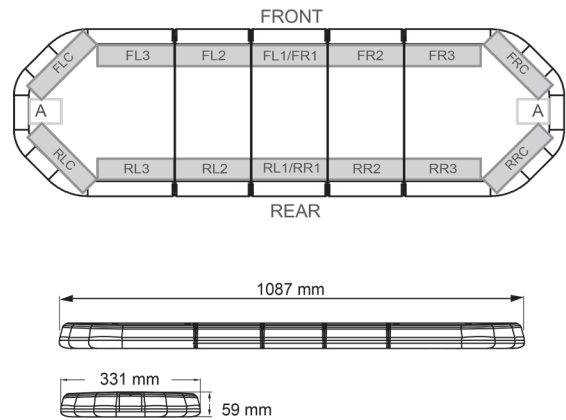

# LED LIGHTBARS

LEG109O24

LEGION LED lightbar | 109 cm | amber | 24V

EAN: 5414184474901

## Specifications

Characteristics	Without control box, no roof connector
Color	Amber
Colour of lens	Clear
Connection	Open cable ends
Dimensions	1087 mm x 331 mm x 59 mm (without mounting brackets)
ECE R65 Class 2	Yes
EMC	EMC R10
EMC R10	Yes
Length	MEDIUM (101 - 130 cm)
Length of cable (m)	4,50 m
Light source	LED
Mounting	Fixed

Number of LEDs	108
Operating voltage	24V
Packing	Brown box with label
Roof connector	No, but possible as an option
Series	Legion
Supplied with	Cable, universal mounting brackets, manual
To be ordered by	1
Waterproof	Yes
Weight (kg)	13,600 Kg