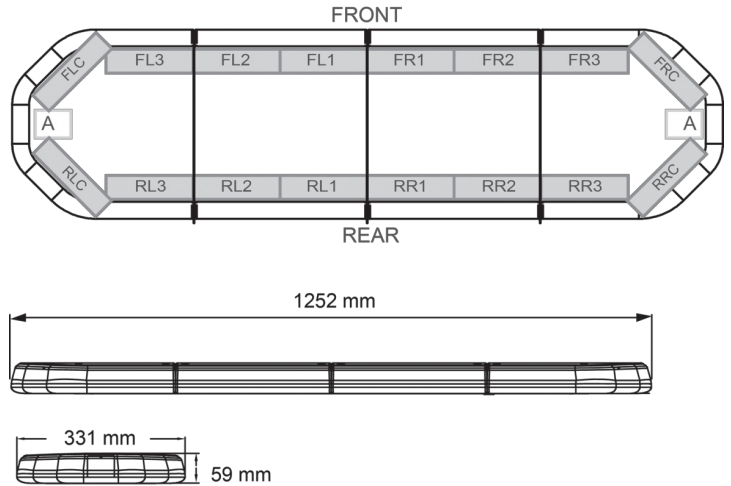

LED LIGHTBARS

LEG125B24

LEGION LED lightbar | 125 cm | blue | 24V

EAN: 5414184285743

Specifications

| | |
|---------------------|--|
| Characteristics | Without control box, no roof connector |
| Color | Blue |
| Colour of lens | Clear |
| Connection | Open cable ends |
| Dimensions | 1252 mm x 331 mm x 59 mm (without mounting brackets) |
| ECE R65 Class 2 | Yes |
| EMC | EMC R10 |
| EMC R10 | Yes |
| Length | MEDIUM (101 - 130 cm) |
| Length of cable (m) | 4,50 m |
| Light source | LED |
| Mounting | Fixed |

| | |
|-------------------|--|
| Number of LEDs | 120 |
| Operating voltage | 24V |
| Packing | Brown box with label |
| Roof connector | No, but possible as an option |
| Series | Legion |
| Supplied with | Cable, universal mounting brackets, manual |
| To be ordered by | 1 |
| Waterproof | Yes |
| Weight (kg) | 14,100 Kg |