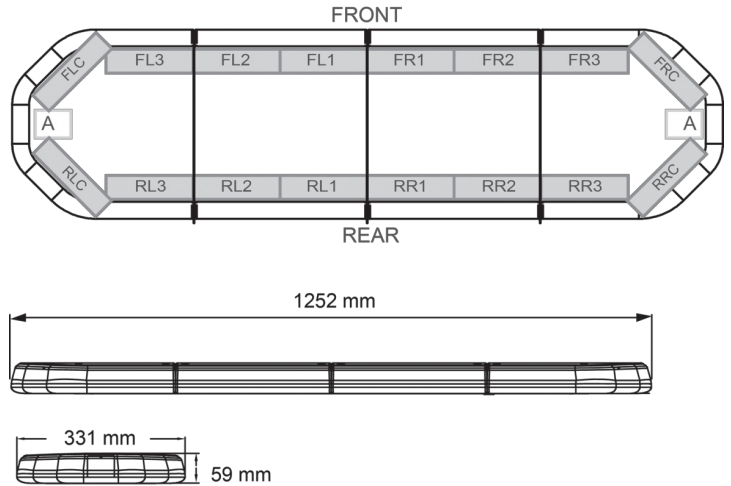

LED LIGHTBARS

LEG125B24

LEGION LED lightbar | 125 cm | blue | 24V

EAN: 5414184285743

Specifications

Characteristics	Without control box, no roof connector
Color	Blue
Colour of lens	Clear
Connection	Open cable ends
Dimensions	1252 mm x 331 mm x 59 mm (without mounting brackets)
ECE R65 Class 2	Yes
EMC	EMC R10
EMC R10	Yes
Length	MEDIUM (101 - 130 cm)
Length of cable (m)	4,50 m
Light source	LED
Mounting	Fixed

Number of LEDs	120
Operating voltage	24V
Packing	Brown box with label
Roof connector	No, but possible as an option
Series	Legion
Supplied with	Cable, universal mounting brackets, manual
To be ordered by	1
Waterproof	Yes
Weight (kg)	14,100 Kg