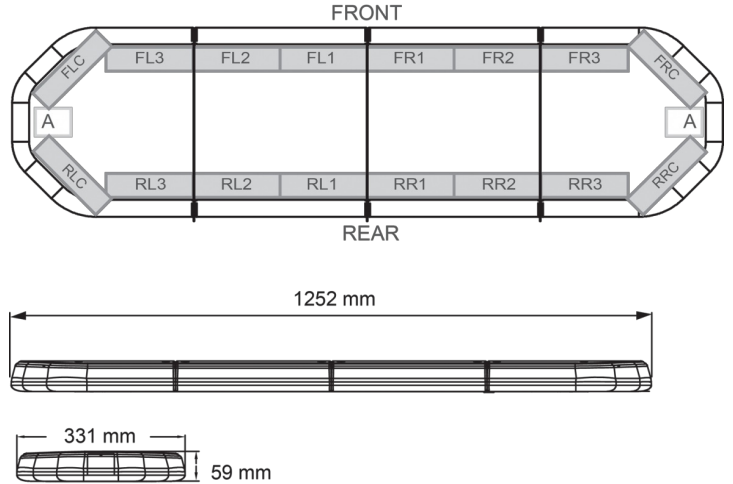

LED LIGHTBARS

LEG125B24

LEGION LED lightbar | 125 cm | blue | 24V

EAN: 5414184285743

Specifications

Characteristics	Without control box, no roof connector
Color	Blue
Colour of lens	Clear
Connection	Open cable ends
Dimensions	1252 mm x 331 mm x 59 mm (without mounting brackets)
ECE R65 Class 2	Yes
EMC	EMC R10
EMC R10	Yes
Length	MEDIUM (101 - 130 cm)
Length of cable (m)	4,50 m
Light source	LED
Mounting	Fixed

Number of LEDs	120
Operating voltage	24V
Packing	Brown box with label
Roof connector	No, but possible as an option
Series	Legion
Supplied with	Cable, universal mounting brackets, manual
To be ordered by	1
Waterproof	Yes
Weight (kg)	14,100 Kg