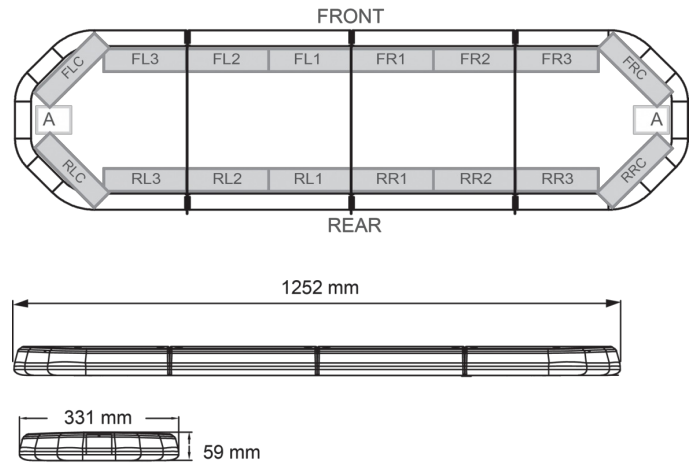

# LED LIGHTBARS

LEG125B24

LEGION LED lightbar | 125 cm | blue | 24V

EAN: 5414184285743

## Specifications

Characteristics	Without control box, without roof connector
Color	Blue
Colour of lens	Clear
Connection	Open cable ends
Dimensions	1252 mm x 331 mm x 59 mm (without mounting brackets)
ECE R65 Class 2	Yes
EMC	EMC R10
EMC R10	Yes
Length	Medium (101 - 130 cm)
Length of cable (m)	4,50 m
Light source	LED
Mounting	Fixed

Number of LEDs	120
Operating voltage	24V
Packing	Brown box with label
Roof connector	No, but possible as an option
Series	Legion
Supplied with	Cable, universal mounting brackets, manual
To be ordered by	1
Waterproof	Yes
Weight (kg)	14,1 Kg