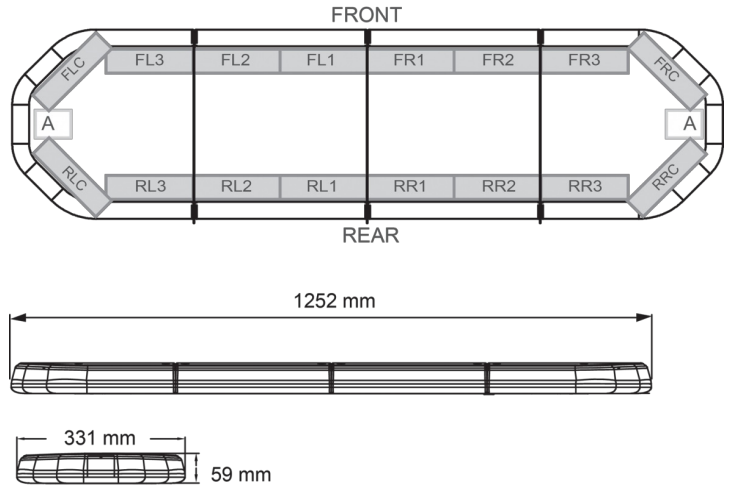

# LED LIGHTBARS

LEG125B24

LEGION LED lightbar | 125 cm | blue | 24V

EAN: 5414184285743

## Specifications

Characteristics	Without control box, no roof connector
Color	Blue
Colour of lens	Clear
Connection	Open cable ends
Dimensions	1252 mm x 331 mm x 59 mm (without mounting brackets)
ECE R65 Class 2	Yes
EMC	EMC R10
EMC R10	Yes
Length	MEDIUM (101 - 130 cm)
Length of cable (m)	4,50 m
Light source	LED
Mounting	Fixed

Number of LEDs	120
Operating voltage	24V
Packing	Brown box with label
Roof connector	No, but possible as an option
Series	Legion
Supplied with	Cable, universal mounting brackets, manual
To be ordered by	1
Waterproof	Yes
Weight (kg)	14,100 Kg