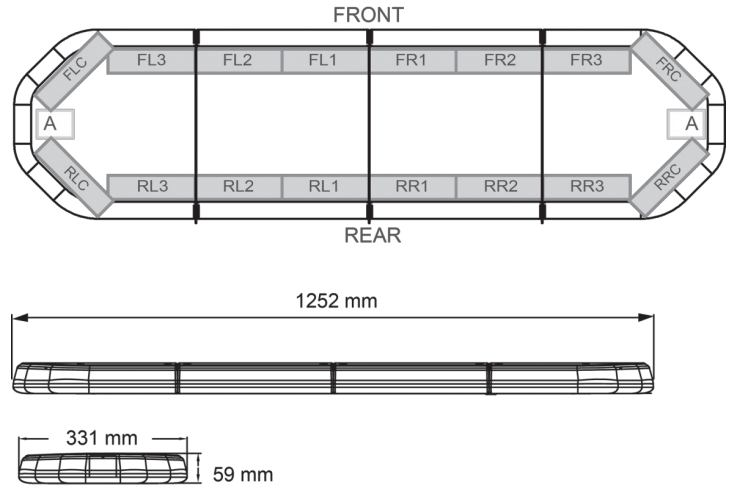

LED LIGHTBARS

LEG125B24

LEGION LED lightbar | 125 cm | blue | 24V

EAN: 5414184285743

Specifications

Characteristics	Without control box, no roof connector
Color	Blue
Colour of lens	Clear
Connection	Open cable ends
Dimensions	1252 mm x 331 mm x 59 mm (without mounting brackets)
ECE R65 Class 2	Yes
EMC	EMC R10
EMC R10	Yes
Length of cable (m)	4,50 m
Length range	MEDIUM (101 - 130 cm)
Light source	LED
Mounting	Fixed

Number of LEDs	120
Operating voltage	24V
Packing	Brown box with label
Roof connector	No, but possible as an option
Series	Legion
Supplied with	Cable, universal mounting brackets, manual
To be ordered by	1
Waterproof	Yes
Weight (kg)	14,100 Kg