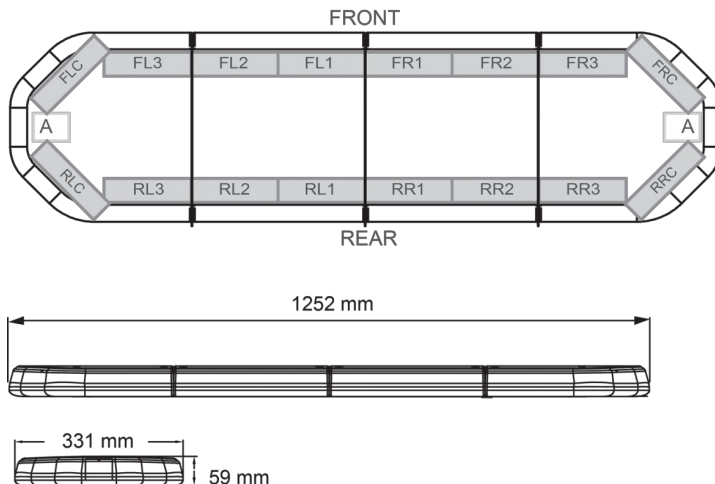

LED LIGHTBARS

LEG125B24CB

LEGION LED lightbar | 125 cm | blue | 24V + control box

EAN: 5414184690738

Specifications

Characteristics	With control box (TRAFLEDCONTR.REV1)
Color	Blue
Colour of lens	Clear
Connection	Open cable ends
Dimensions	1252 mm x 331 mm x 59 mm (without mounting brackets)
ECE R65 Class 2	Yes
EMC	EMC R10
EMC R10	Yes
Length of cable (m)	4,50 m
Length range	MEDIUM (101 - 130 cm)
Light source	LED
Mounting	Fixed

Number of LEDs	120
Operating voltage	24V
Packing	Brown box with label
Roof connector	No, but possible as an option
Series	Legion
Supplied with	Cable, universal mounting brackets, control box, manual
To be ordered by	1
Waterproof	Yes
Weight (kg)	14,300 Kg