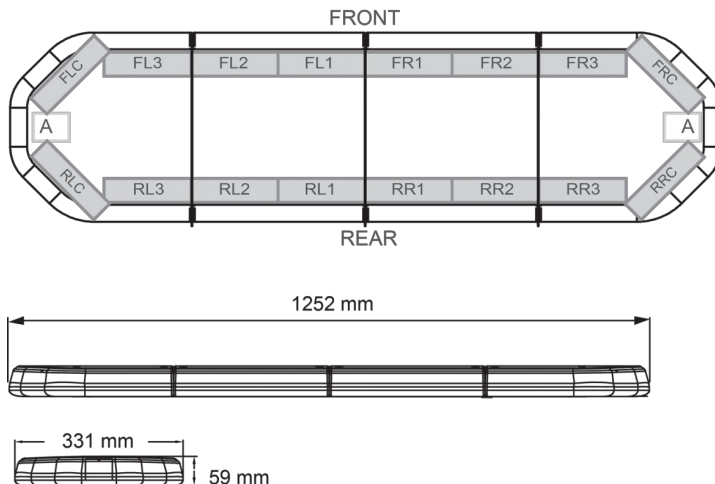

# LED LIGHTBARS

LEG125B24CB

LEGION LED lightbar | 125 cm | blue | 24V + control box

EAN: 5414184690738

## Specifications

|                     |  |
|---------------------|--|
| Characteristics     | With control box (TRAFLEDCONTR.REV1)                 |
| Color               | Blue   |
| Colour of lens      | Clear  |
| Connection          | Open cable ends                                      |
| Dimensions          | 1252 mm x 331 mm x 59 mm (without mounting brackets) |
| ECE R65 Class 2     | Yes  |
| EMC                 | EMC R10  |
| EMC R10             | Yes  |
| Length              | MEDIUM (101 - 130 cm)                                |
| Length of cable (m) | 4,50 m   |
| Light source        | LED  |
| Mounting            | Fixed  |

|                   |   |
|-------------------|---|
| Number of LEDs    | 120   |
| Operating voltage | 24V   |
| Packing           | Brown box with label                                    |
| Roof connector    | No, but possible as an option                           |
| Series            | Legion  |
| Supplied with     | Cable, universal mounting brackets, control box, manual |
| To be ordered by  | 1   |
| Waterproof        | Yes   |
| Weight (kg)       | 14,300 Kg   |