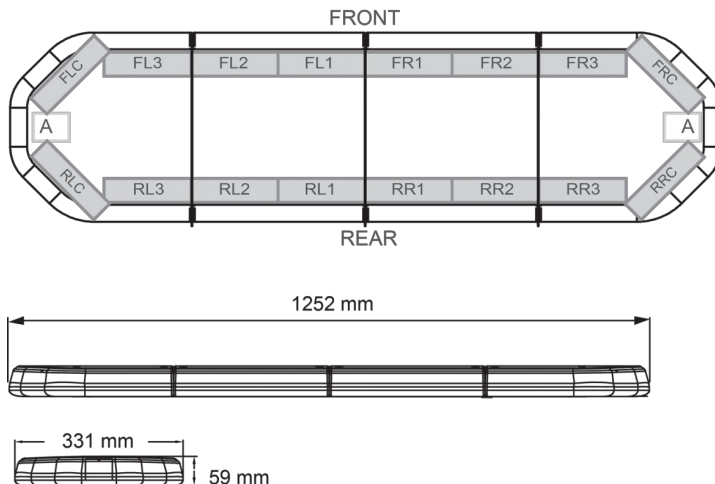

LED LIGHTBARS

LEG125B24CB

LEGION LED lightbar | 125 cm | blue | 24V + control box

EAN: 5414184690738

Specifications

Characteristics	With control box (TRAFLEDCONTR.REV1)
Color	Blue
Colour of lens	Clear
Connection	Open cable ends
Dimensions	1252 mm x 331 mm x 59 mm (without mounting brackets)
ECE R65 Class 2	Yes
EMC	EMC R10
EMC R10	Yes
Length	MEDIUM (101 - 130 cm)
Length of cable (m)	4,50 m
Light source	LED
Mounting	Fixed

Number of LEDs	120
Operating voltage	24V
Packing	Brown box with label
Roof connector	No, but possible as an option
Series	Legion
Supplied with	Cable, universal mounting brackets, control box, manual
To be ordered by	1
Waterproof	Yes
Weight (kg)	14,300 Kg