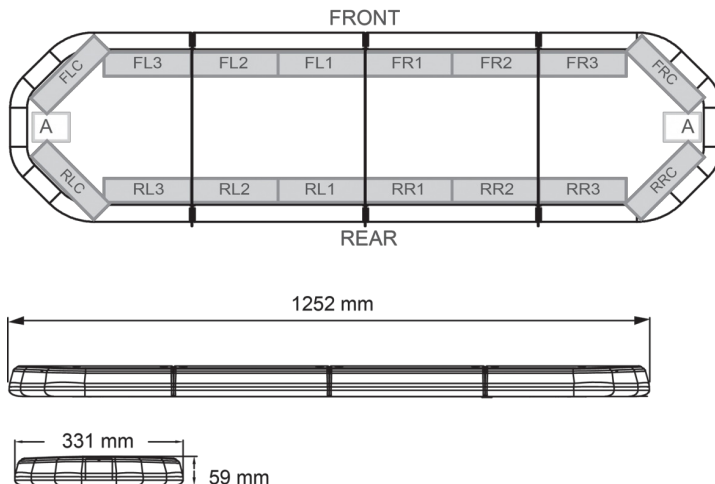

# LED LIGHTBARS

LEG125B24CB

LEGION LED lightbar | 125 cm | blue | 24V + control box

EAN: 5414184690738

## Specifications

Characteristics	With control box (TRAFLEDCONTR.REV1)
Color	Blue
Colour of lens	Clear
Connection	Open cable ends
Dimensions	1252 mm x 331 mm x 59 mm (without mounting brackets)
ECE R65 Class 2	Yes
EMC	EMC R10
EMC R10	Yes
Length	MEDIUM (101 - 130 cm)
Length of cable (m)	4,50 m
Light source	LED
Mounting	Fixed

Number of LEDs	120
Operating voltage	24V
Packing	Brown box with label
Roof connector	No, but possible as an option
Series	Legion
Supplied with	Cable, universal mounting brackets, control box, manual
To be ordered by	1
Waterproof	Yes
Weight (kg)	14,300 Kg