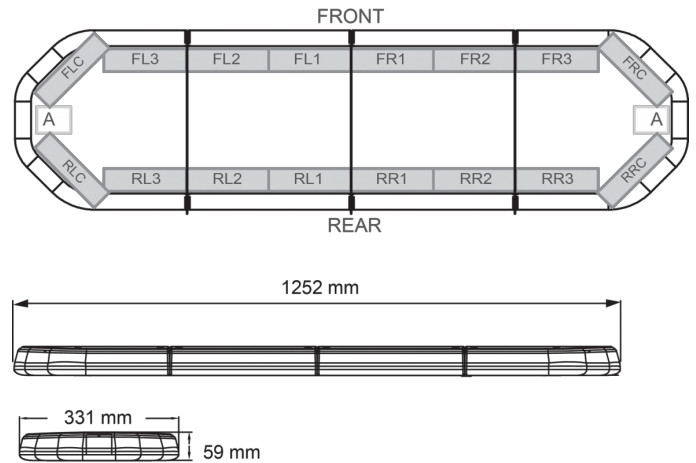

LED LIGHTBARS

LEG125B24CB

LEGION LED lightbar | 125 cm | blue | 24V + control box

EAN: 5414184690738

Specifications

Characteristics	With control box (TRAFLEDCONTR.REV1)
Color	Blue
Colour of lens	Clear
Connection	Open cable ends
Dimensions	1252 mm x 331 mm x 59 mm (without mounting brackets)
ECE R65 Class 2	Yes
EMC	EMC R10
EMC R10	Yes
Length	Medium (101 - 130 cm)
Length of cable (m)	4,50 m
Light source	LED
Mounting	Fixed

Number of LEDs	120
Operating voltage	24V
Packing	Brown box with label
Roof connector	No, but possible as an option
Series	Legion
Supplied with	Cable, universal mounting brackets, control box, manual
To be ordered by	1
Waterproof	Yes
Weight (kg)	14,3 Kg