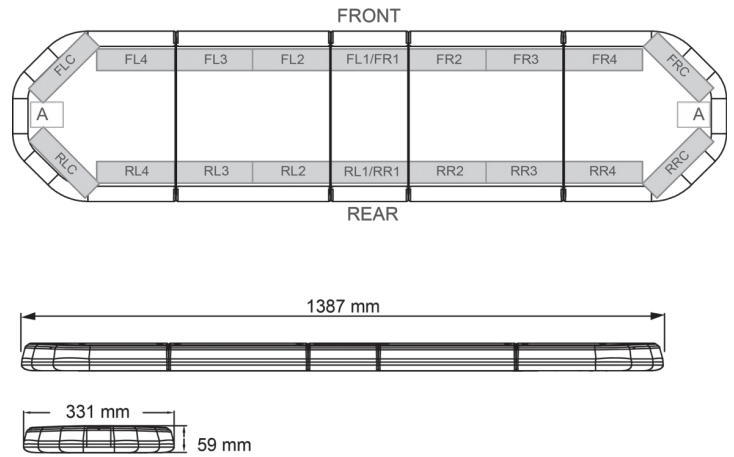

LED LIGHTBARS

LEGI39B24

LEGION LED lightbar | 139 cm | blue | 24V

EAN: 5414184409255

Specifications

Characteristics	Without control box, no roof connector
Color	Blue
Colour of lens	Clear
Connection	Open cable ends
Dimensions	1387 mm x 331 mm x 59 mm (without mounting brackets)
ECE R65 Class 2	Yes
EMC	EMC R10
EMC R10	Yes
Length	LARGE (131 - 150 cm)
Length of cable (m)	4,50 m
Light source	LED
Mounting	Fixed

Number of LEDs	132
Operating voltage	24V
Packing	Brown box with label
Roof connector	No, but possible as an option
Series	Legion
Supplied with	Cable, universal mounting brackets, manual
To be ordered by	1
Waterproof	Yes
Weight (kg)	15,600 Kg