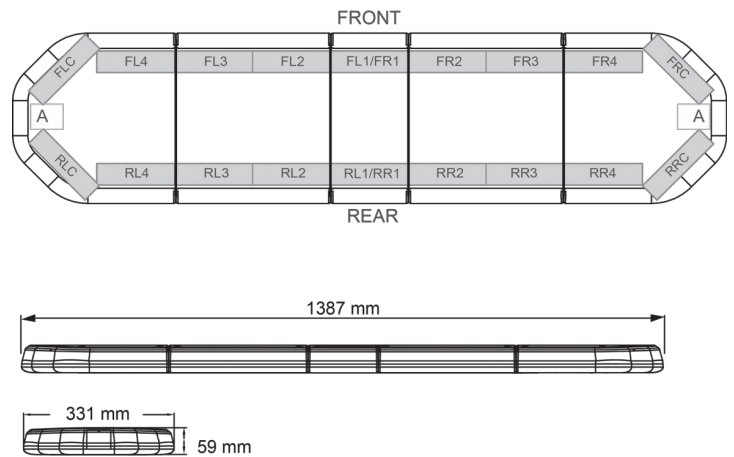

LED LIGHTBARS

LEGI39B24

LEGION LED lightbar | 139 cm | blue | 24V

EAN: 5414184409255

Specifications

Characteristics	Without control box, no roof connector
Color	Blue
Colour of lens	Clear
Connection	Open cable ends
Dimensions	1387 mm x 331 mm x 59 mm (without mounting brackets)
ECE R65 Class 2	Yes
EMC	EMC R10
EMC R10	Yes
Length	LARGE (131 - 150 cm)
Length of cable (m)	4,50 m
Light source	LED
Mounting	Fixed

Number of LEDs	132
Operating voltage	24V
Packing	Brown box with label
Roof connector	No, but possible as an option
Series	Legion
Supplied with	Cable, universal mounting brackets, manual
To be ordered by	1
Waterproof	Yes
Weight (kg)	15,600 Kg