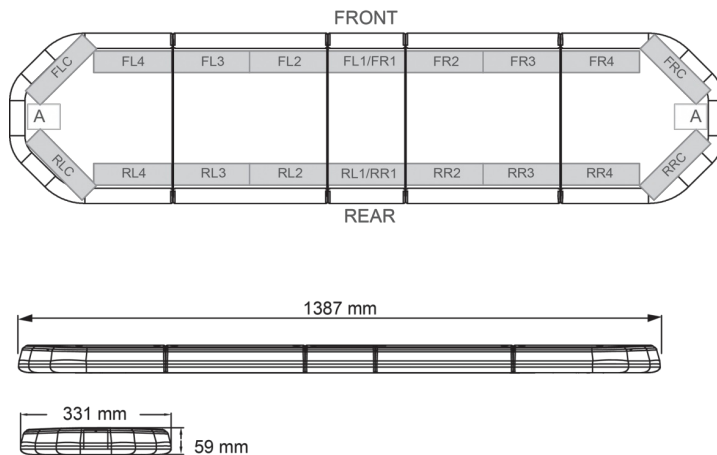

# LED LIGHTBARS

LEGI39B24

LEGION LED lightbar | 139 cm | blue | 24V

EAN: 5414184409255

## Specifications

Characteristics	Without control box, no roof connector
Color	Blue
Colour of lens	Clear
Connection	Open cable ends
Dimensions	1387 mm x 331 mm x 59 mm (without mounting brackets)
ECE R65 Class 2	Yes
EMC	EMC R10
EMC R10	Yes
Length of cable (m)	4,50 m
Length range	LARGE (131 - 150 cm)
Light source	LED
Mounting	Fixed

Number of LEDs	132
Operating voltage	24V
Packing	Brown box with label
Roof connector	No, but possible as an option
Series	Legion
Supplied with	Cable, universal mounting brackets, manual
To be ordered by	1
Waterproof	Yes
Weight (kg)	15,600 Kg