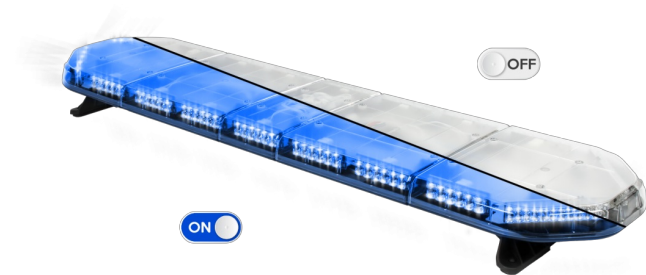

LED LIGHTBARS

LEGI39B24

LEGION LED lightbar | 139 cm | blue | 24V

EAN: 5414184409255

Specifications

Characteristics	Without control box, no roof connector
Color	Blue
Colour of lens	Clear
Connection	Open cable ends
Dimensions	1387 mm x 331 mm x 59 mm (without mounting brackets)
ECE R65 Class 2	Yes
EMC	EMC R10
EMC R10	Yes
Length	LARGE (131 - 150 cm)
Length of cable (m)	4,50 m
Light source	LED
Mounting	Fixed

Number of LEDs	132
Operating voltage	24V
Packing	Brown box with label
Roof connector	No, but possible as an option
Series	Legion
Supplied with	Cable, universal mounting brackets, manual
To be ordered by	1
Waterproof	Yes
Weight (kg)	15,600 Kg