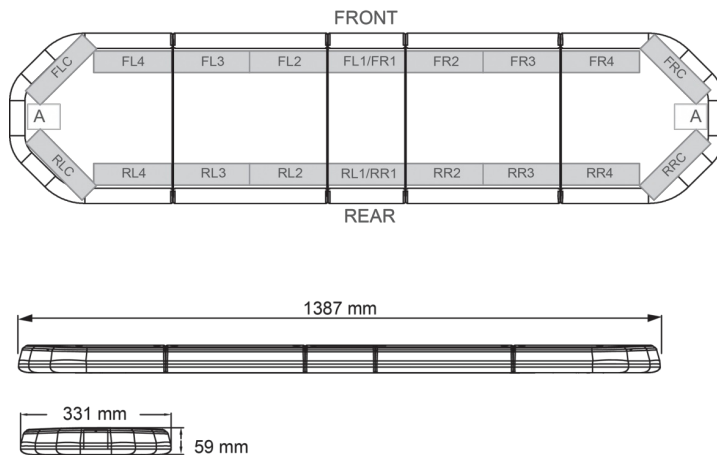

# LED LIGHTBARS

LEGI39B24

LEGION LED lightbar | 139 cm | blue | 24V

EAN: 5414184409255

## Specifications

Characteristics	Without control box, no roof connector
Color	Blue
Colour of lens	Clear
Connection	Open cable ends
Dimensions	1387 mm x 331 mm x 59 mm (without mounting brackets)
ECE R65 Class 2	Yes
EMC	EMC R10
EMC R10	Yes
Length	LARGE (131 - 150 cm)
Length of cable (m)	4,50 m
Light source	LED
Mounting	Fixed

Number of LEDs	132
Operating voltage	24V
Packing	Brown box with label
Roof connector	No, but possible as an option
Series	Legion
Supplied with	Cable, universal mounting brackets, manual
To be ordered by	1
Waterproof	Yes
Weight (kg)	15,600 Kg