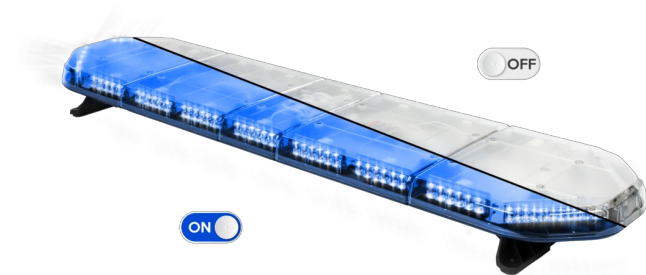

# LED LIGHTBARS

LEGI39B24

LEGION LED lightbar | 139 cm | blue | 24V

EAN: 5414184409255

## Specifications

Characteristics	Without control box, no roof connector
Color	Blue
Colour of lens	Clear
Connection	Open cable ends
Dimensions	1387 mm x 331 mm x 59 mm (without mounting brackets)
ECE R65 Class 2	Yes
EMC	EMC R10
EMC R10	Yes
Length	LARGE (131 - 150 cm)
Length of cable (m)	4,50 m
Light source	LED
Mounting	Fixed

Number of LEDs	132
Operating voltage	24V
Packing	Brown box with label
Roof connector	No, but possible as an option
Series	Legion
Supplied with	Cable, universal mounting brackets, manual
To be ordered by	1
Waterproof	Yes
Weight (kg)	15,600 Kg