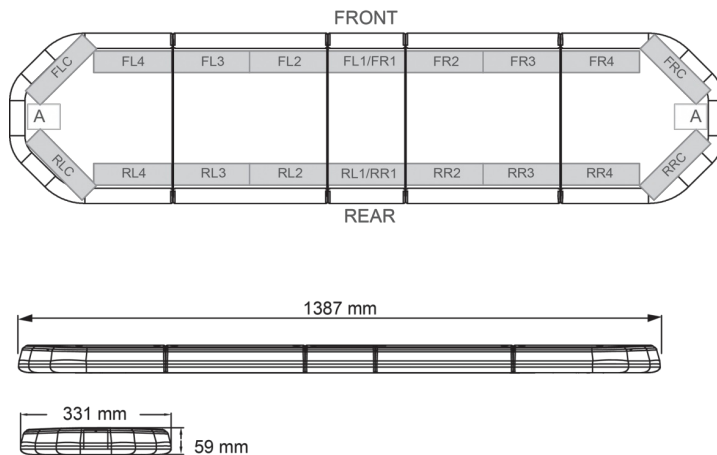

LED LIGHTBARS

LEGI39B24

LEGION LED lightbar | 139 cm | blue | 24V

EAN: 5414184409255

Specifications

Characteristics	Without control box, no roof connector
Color	Blue
Colour of lens	Clear
Connection	Open cable ends
Dimensions	1387 mm x 331 mm x 59 mm (without mounting brackets)
ECE R65 Class 2	Yes
EMC	EMC R10
EMC R10	Yes
Length	LARGE (131 - 150 cm)
Length of cable (m)	4,50 m
Light source	LED
Mounting	Fixed

Number of LEDs	132
Operating voltage	24V
Packing	Brown box with label
Roof connector	No, but possible as an option
Series	Legion
Supplied with	Cable, universal mounting brackets, manual
To be ordered by	1
Waterproof	Yes
Weight (kg)	15,600 Kg