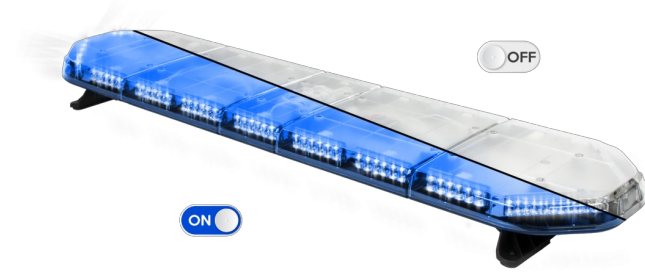

LED LIGHTBARS

LEGI39B24

LEGION LED lightbar | 139 cm | blue | 24V

EAN: 5414184409255

Specifications

Characteristics	Without control box, no roof connector
Color	Blue
Colour of lens	Clear
Connection	Open cable ends
Dimensions	1387 mm x 331 mm x 59 mm (without mounting brackets)
ECE R65 Class 2	Yes
EMC	EMC R10
EMC R10	Yes
Length	LARGE (131 - 150 cm)
Length of cable (m)	4,50 m
Light source	LED
Mounting	Fixed

Number of LEDs	132
Operating voltage	24V
Packing	Brown box with label
Roof connector	No, but possible as an option
Series	Legion
Supplied with	Cable, universal mounting brackets, manual
To be ordered by	1
Waterproof	Yes
Weight (kg)	15,600 Kg