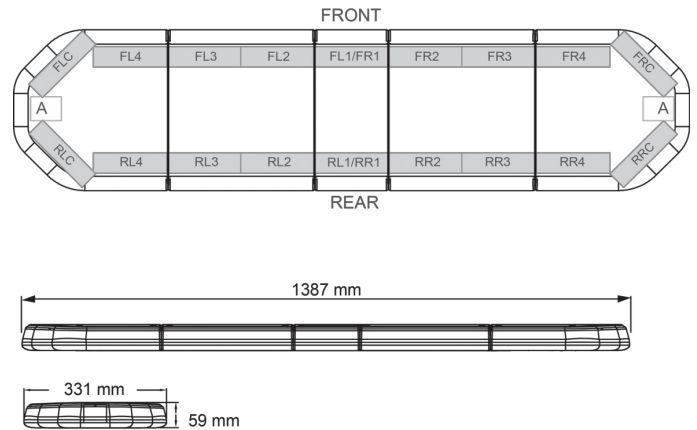

LED LIGHTBARS

LEG139B24

LEGION LED lightbar | 139 cm | blue | 24V

EAN: 5414184409255

Specifications

Characteristics	Without control box, without roof connector
Color	Blue
Colour of lens	Clear
Connection	Open cable ends
Dimensions	1387 mm x 331 mm x 59 mm (without mounting brackets)
ECE R65 Class 2	Yes
EMC	EMC R10
EMC R10	Yes
Length	Large (131 - 150 cm)
Length of cable (m)	4,50 m
Light source	LED
Mounting	Fixed

Number of LEDs	132
Operating voltage	24V
Packing	Brown box with label
Roof connector	No, but possible as an option
Series	Legion
Supplied with	Cable, universal mounting brackets, manual
To be ordered by	1
Waterproof	Yes
Weight (kg)	15,6 Kg