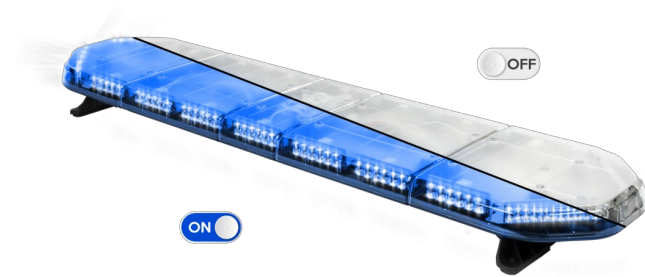

LED LIGHTBARS

LEGI39B24

LEGION LED lightbar | 139 cm | blue | 24V

EAN: 5414184409255

Specifications

Characteristics	Without control box, no roof connector
Color	Blue
Colour of lens	Clear
Connection	Open cable ends
Dimensions	1387 mm x 331 mm x 59 mm (without mounting brackets)
ECE R65 Class 2	Yes
EMC	EMC R10
EMC R10	Yes
Length	LARGE (131 - 150 cm)
Length of cable (m)	4,50 m
Light source	LED
Mounting	Fixed

Number of LEDs	132
Operating voltage	24V
Packing	Brown box with label
Roof connector	No, but possible as an option
Series	Legion
Supplied with	Cable, universal mounting brackets, manual
To be ordered by	1
Waterproof	Yes
Weight (kg)	15,600 Kg