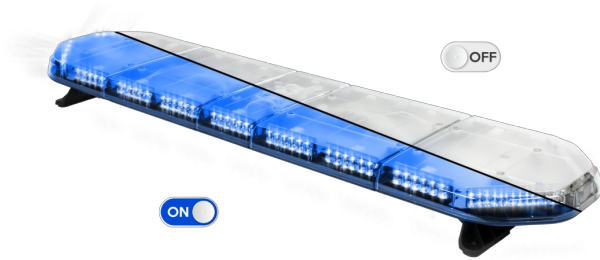

LED LIGHTBARS

LEG139B24

LEGION LED lightbar | 139 cm | blue | 24V

EAN: 5414184409255

Specifications

Characteristics	Without control box, without roof connector
Color	Blue
Colour of lens	Clear
Connection	Open cable ends
Dimensions	1387 mm x 331 mm x 59 mm (without mounting brackets)
ECE R65 Class 2	Yes
EMC	EMC R10
EMC R10	Yes
Length	Large (131 - 150 cm)
Length of cable (m)	4,50 m
Light source	LED
Mounting	Fixed

Number of LEDs	132
Operating voltage	24V
Packing	Brown box with label
Roof connector	No, but possible as an option
Series	Legion
Supplied with	Cable, universal mounting brackets, manual
To be ordered by	1
Waterproof	Yes
Weight (kg)	15,6 Kg