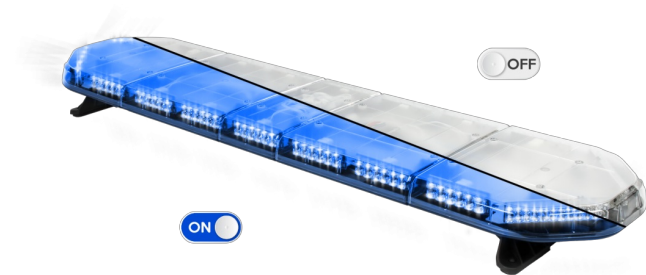

# LED LIGHTBARS

LEGI39B24

LEGION LED lightbar | 139 cm | blue | 24V

EAN: 5414184409255

## Specifications

Characteristics	Without control box, no roof connector
Color	Blue
Colour of lens	Clear
Connection	Open cable ends
Dimensions	1387 mm x 331 mm x 59 mm (without mounting brackets)
ECE R65 Class 2	Yes
EMC	EMC R10
EMC R10	Yes
Length of cable (m)	4,50 m
Length range	LARGE (131 - 150 cm)
Light source	LED
Mounting	Fixed

Number of LEDs	132
Operating voltage	24V
Packing	Brown box with label
Roof connector	No, but possible as an option
Series	Legion
Supplied with	Cable, universal mounting brackets, manual
To be ordered by	1
Waterproof	Yes
Weight (kg)	15,600 Kg