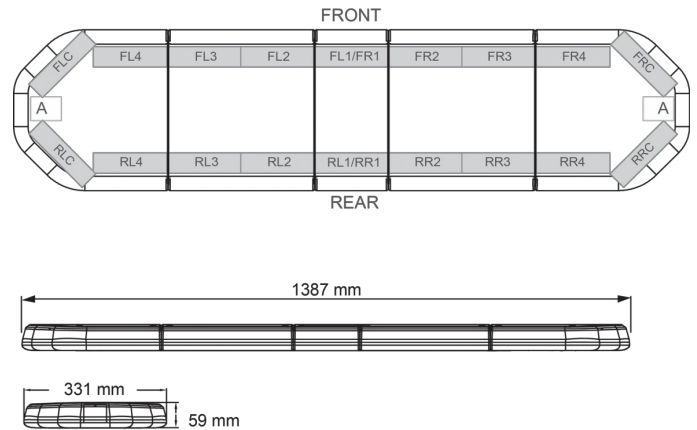

LED LIGHTBARS

LEG139B24CB

LEGION LED lightbar | 139 cm | blue | 24V + control box

EAN: 5414184184978

Specifications

| | |
|---------------------|--|
| Characteristics | With control box (TRAFLEDCONTR.REV1) |
| Color | Blue |
| Colour of lens | Clear |
| Connection | Open cable ends |
| Dimensions | 1387 mm x 331 mm x 59 mm (without mounting brackets) |
| ECE R65 Class 2 | Yes |
| EMC | EMC R10 |
| EMC R10 | Yes |
| Length | Large (131 - 150 cm) |
| Length of cable (m) | 4,50 m |
| Light source | LED |
| Mounting | Fixed |

| | |
|-------------------|---|
| Number of LEDs | 132 |
| Operating voltage | 24V |
| Packing | Brown box with label |
| Roof connector | No, but possible as an option |
| Series | Legion |
| Supplied with | Cable, universal mounting brackets, control box, manual |
| To be ordered by | 1 |
| Waterproof | Yes |
| Weight (kg) | 15,8 Kg |