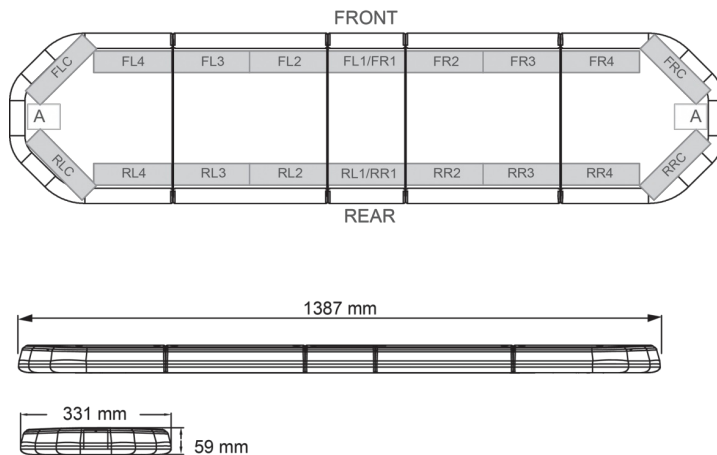

LED LIGHTBARS

LEGI39B24CB

LEGION LED lightbar | 139 cm | blue | 24V + control box

EAN: 5414184184978

Specifications

Characteristics	With control box (TRAFLEDCONTR.REV1)
Color	Blue
Colour of lens	Clear
Connection	Open cable ends
Dimensions	1387 mm x 331 mm x 59 mm (without mounting brackets)
ECE R65 Class 2	Yes
EMC	EMC R10
EMC R10	Yes
Length of cable (m)	4,50 m
Length range	LARGE (131 - 150 cm)
Light source	LED
Mounting	Fixed

Number of LEDs	132
Operating voltage	24V
Packing	Brown box with label
Roof connector	No, but possible as an option
Series	Legion
Supplied with	Cable, universal mounting brackets, control box, manual
To be ordered by	1
Waterproof	Yes
Weight (kg)	15,800 Kg