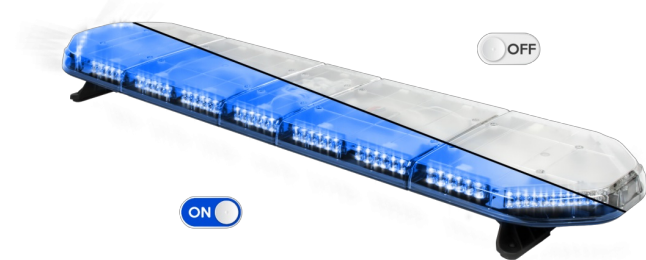

LED LIGHTBARS

LEGI39B24CB

LEGION LED lightbar | 139 cm | blue | 24V + control box

EAN: 5414184184978

Specifications

Characteristics	With control box (TRAFLEDCONTR.REV1)
Color	Blue
Colour of lens	Clear
Connection	Open cable ends
Dimensions	1387 mm x 331 mm x 59 mm (without mounting brackets)
ECE R65 Class 2	Yes
EMC	EMC R10
EMC R10	Yes
Length	LARGE (131 - 150 cm)
Length of cable (m)	4,50 m
Light source	LED
Mounting	Fixed

Number of LEDs	132
Operating voltage	24V
Packing	Brown box with label
Roof connector	No, but possible as an option
Series	Legion
Supplied with	Cable, universal mounting brackets, control box, manual
To be ordered by	1
Waterproof	Yes
Weight (kg)	15,800 Kg