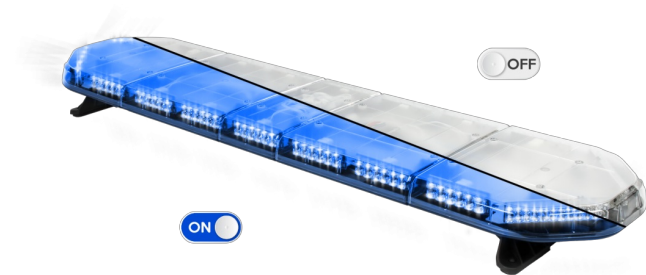

# LED LIGHTBARS

LEGI39B24CB

LEGION LED lightbar | 139 cm | blue | 24V + control box

EAN: 5414184184978

## Specifications

Characteristics	With control box (TRAFLEDCONTR.REV1)
Color	Blue
Colour of lens	Clear
Connection	Open cable ends
Dimensions	1387 mm x 331 mm x 59 mm (without mounting brackets)
ECE R65 Class 2	Yes
EMC	EMC R10
EMC R10	Yes
Length	LARGE (131 - 150 cm)
Length of cable (m)	4,50 m
Light source	LED
Mounting	Fixed

Number of LEDs	132
Operating voltage	24V
Packing	Brown box with label
Roof connector	No, but possible as an option
Series	Legion
Supplied with	Cable, universal mounting brackets, control box, manual
To be ordered by	1
Waterproof	Yes
Weight (kg)	15,800 Kg