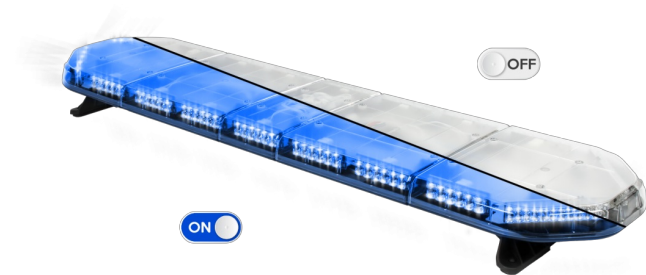

LED LIGHTBARS

LEGI39B24CB

LEGION LED lightbar | 139 cm | blue | 24V + control box

EAN: 5414184184978

Specifications

Characteristics	With control box (TRAFLEDCONTR.REV1)
Color	Blue
Colour of lens	Clear
Connection	Open cable ends
Dimensions	1387 mm x 331 mm x 59 mm (without mounting brackets)
ECE R65 Class 2	Yes
EMC	EMC R10
EMC R10	Yes
Length of cable (m)	4,50 m
Length range	LARGE (131 - 150 cm)
Light source	LED
Mounting	Fixed

Number of LEDs	132
Operating voltage	24V
Packing	Brown box with label
Roof connector	No, but possible as an option
Series	Legion
Supplied with	Cable, universal mounting brackets, control box, manual
To be ordered by	1
Waterproof	Yes
Weight (kg)	15,800 Kg