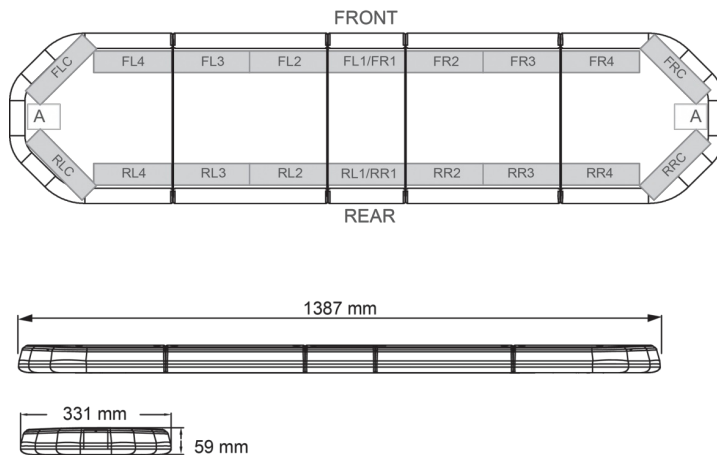

LED LIGHTBARS

LEGI39B24CB

LEGION LED lightbar | 139 cm | blue | 24V + control box

EAN: 5414184184978

Specifications

Characteristics	With control box (TRAFLEDCONTR.REV1)
Color	Blue
Colour of lens	Clear
Connection	Open cable ends
Dimensions	1387 mm x 331 mm x 59 mm (without mounting brackets)
ECE R65 Class 2	Yes
EMC	EMC R10
EMC R10	Yes
Length	LARGE (131 - 150 cm)
Length of cable (m)	4,50 m
Light source	LED
Mounting	Fixed

Number of LEDs	132
Operating voltage	24V
Packing	Brown box with label
Roof connector	No, but possible as an option
Series	Legion
Supplied with	Cable, universal mounting brackets, control box, manual
To be ordered by	1
Waterproof	Yes
Weight (kg)	15,800 Kg