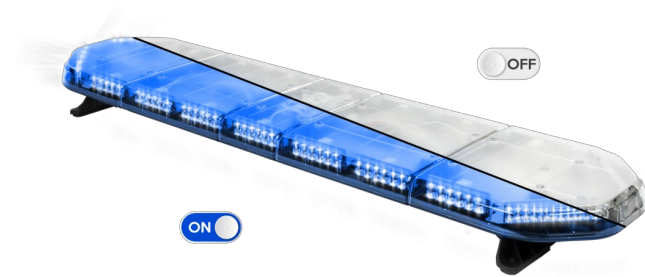

LED LIGHTBARS

LEGI39B24CB

LEGION LED lightbar | 139 cm | blue | 24V + control box

EAN: 5414184184978

Specifications

Characteristics	With control box (TRAFLEDCONTR.REV1)
Color	Blue
Colour of lens	Clear
Connection	Open cable ends
Dimensions	1387 mm x 331 mm x 59 mm (without mounting brackets)
ECE R65 Class 2	Yes
EMC	EMC R10
EMC R10	Yes
Length	LARGE (131 - 150 cm)
Length of cable (m)	4,50 m
Light source	LED
Mounting	Fixed

Number of LEDs	132
Operating voltage	24V
Packing	Brown box with label
Roof connector	No, but possible as an option
Series	Legion
Supplied with	Cable, universal mounting brackets, control box, manual
To be ordered by	1
Waterproof	Yes
Weight (kg)	15,800 Kg