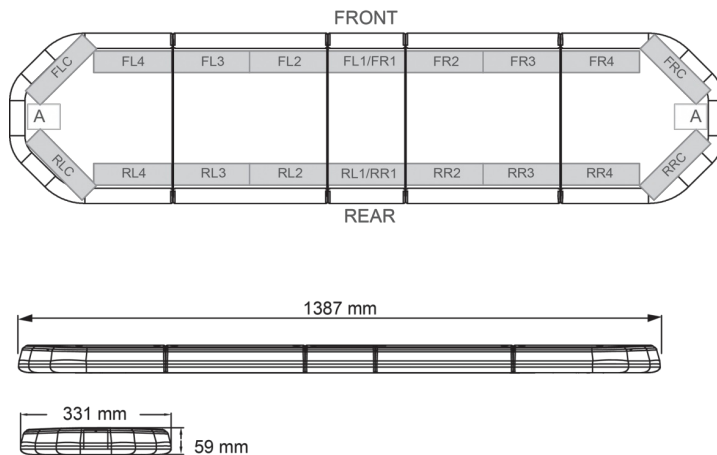

# LED LIGHTBARS

LEGI39B24CB

LEGION LED lightbar | 139 cm | blue | 24V + control box

EAN: 5414184184978

## Specifications

Characteristics	With control box (TRAFLEDCONTR.REV1)
Color	Blue
Colour of lens	Clear
Connection	Open cable ends
Dimensions	1387 mm x 331 mm x 59 mm (without mounting brackets)
ECE R65 Class 2	Yes
EMC	EMC R10
EMC R10	Yes
Length	LARGE (131 - 150 cm)
Length of cable (m)	4,50 m
Light source	LED
Mounting	Fixed

Number of LEDs	132
Operating voltage	24V
Packing	Brown box with label
Roof connector	No, but possible as an option
Series	Legion
Supplied with	Cable, universal mounting brackets, control box, manual
To be ordered by	1
Waterproof	Yes
Weight (kg)	15,800 Kg