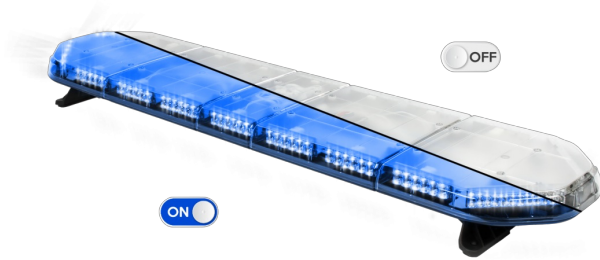

LED LIGHTBARS

LEG139B24CB

LEGION LED lightbar | 139 cm | blue | 24V + control box

EAN: 5414184184978

Specifications

| | |
|---------------------|--|
| Characteristics | With control box (TRAFLEDCONTR.REV1) |
| Color | Blue |
| Colour of lens | Clear |
| Connection | Open cable ends |
| Dimensions | 1387 mm x 331 mm x 59 mm (without mounting brackets) |
| ECE R65 Class 2 | Yes |
| EMC | EMC R10 |
| EMC R10 | Yes |
| Length | Large (131 - 150 cm) |
| Length of cable (m) | 4,50 m |
| Light source | LED |
| Mounting | Fixed |

| | |
|-------------------|---|
| Number of LEDs | 132 |
| Operating voltage | 24V |
| Packing | Brown box with label |
| Roof connector | No, but possible as an option |
| Series | Legion |
| Supplied with | Cable, universal mounting brackets, control box, manual |
| To be ordered by | 1 |
| Waterproof | Yes |
| Weight (kg) | 15,8 Kg |