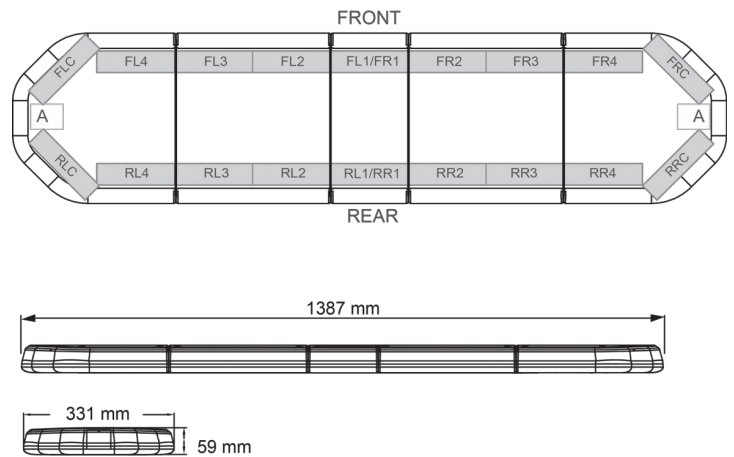

LED LIGHTBARS

LEGI39B24CB

LEGION LED lightbar | 139 cm | blue | 24V + control box

EAN: 5414184184978

Specifications

Characteristics	With control box (TRAFLEDCONTR.REV1)
Color	Blue
Colour of lens	Clear
Connection	Open cable ends
Dimensions	1387 mm x 331 mm x 59 mm (without mounting brackets)
ECE R65 Class 2	Yes
EMC	EMC R10
EMC R10	Yes
Length	LARGE (131 - 150 cm)
Length of cable (m)	4,50 m
Light source	LED
Mounting	Fixed

Number of LEDs	132
Operating voltage	24V
Packing	Brown box with label
Roof connector	No, but possible as an option
Series	Legion
Supplied with	Cable, universal mounting brackets, control box, manual
To be ordered by	1
Waterproof	Yes
Weight (kg)	15,800 Kg