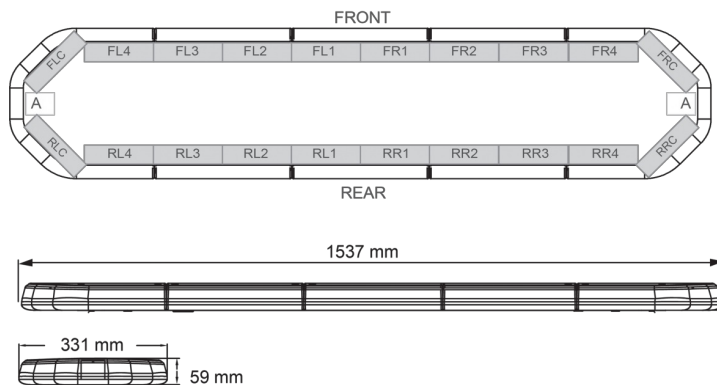

LED LIGHTBARS

LEG154B12CB

LEGION LED lightbar | 154 cm | blue | 12V + control box

EAN: 5414184784567

Specifications

Characteristics	With control box (TRAFLEDCONTR.REV1)
Color	Blue
Colour of lens	Clear
Connection	Open cable ends
Current draw Amp	18 Amp
Dimensions	1537 mm x 331 mm x 59 mm (without mounting brackets)
ECE R65 Class 2	Yes
EMC	EMC R10
EMC R10	Yes
Length	X-LARGE (151 - 200 cm)
Length of cable (m)	4,50 m

Light source	LED
Mounting	Fixed
Number of LEDs	144
Operating voltage	12V
Packing	Brown box with label
Roof connector	No, but possible as an option
Series	Legion
Supplied with	Cable, universal mounting brackets, control box, manual
To be ordered by	1
Waterproof	Yes
Weight (kg)	16,700 Kg