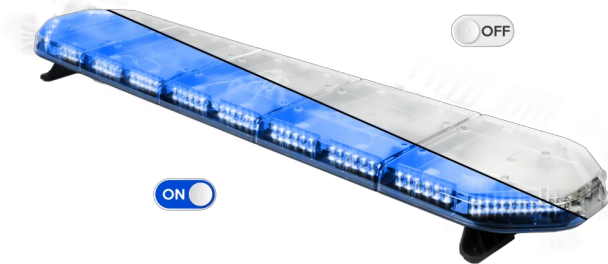

LED LIGHTBARS

LEG154B12CB

LEGION LED lightbar | 154 cm | blue | 12V + control box

EAN: 5414184784567

Specifications

Characteristics	With control box (TRAFLEDCONTR.REV1)	Light source	LED
Color	Blue	Mounting	Fixed
Colour of lens	Clear	Number of LEDs	144
Connection	Open cable ends	Operating voltage	12V
Current draw Amp	18 Amp	Packing	Brown box with label
Dimensions	1537 mm x 331 mm x 59 mm (without mounting brackets)	Roof connector	No, but possible as an option
ECE R65 Class 2	Yes	Series	Legion
EMC	EMC R10	Supplied with	Cable, universal mounting brackets, control box, manual
EMC R10	Yes	To be ordered by	1
Length	X-LARGE (151 - 200 cm)	Waterproof	Yes
Length of cable (m)	4,50 m	Weight (kg)	16,700 Kg