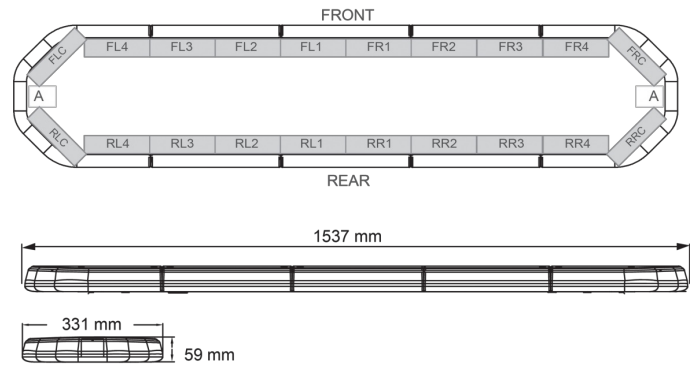

LED LIGHTBARS

LEG154B12CB

LEGION LED lightbar | 154 cm | blue | 12V + control box

EAN: 5414184784567

Specifications

Characteristics	With control box (TRAFLEDCONTR.REV1)
Color	Blue
Colour of lens	Clear
Connection	Open cable ends
Current draw Amp	18 Amp
Dimensions	1537 mm x 331 mm x 59 mm (without mounting brackets)
ECE R65 Class 2	Yes
EMC	EMC R10
EMC R10	Yes
Length	X-Large (151 - 200 cm)
Length of cable (m)	4,50 m

Light source	LED
Mounting	Fixed
Number of LEDs	144
Operating voltage	12V
Packing	Brown box with label
Roof connector	No, but possible as an option
Series	Legion
Supplied with	Cable, universal mounting brackets, control box, manual
To be ordered by	1
Waterproof	Yes
Weight (kg)	16,7 Kg