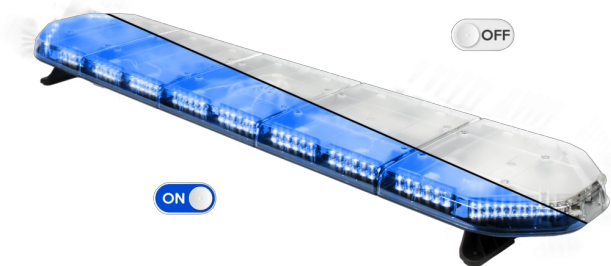

LED LIGHTBARS

LEG154B12CB

LEGION LED lightbar | 154 cm | blue | 12V + control box

EAN: 5414184784567

Specifications

Characteristics	With control box (TRAFLEDCONTR.REV1)
Color	Blue
Colour of lens	Clear
Connection	Open cable ends
Current draw Amp	18 Amp
Dimensions	1537 mm x 331 mm x 59 mm (without mounting brackets)
ECE R65 Class 2	Yes
EMC	EMC R10
EMC R10	Yes
Length	X-LARGE (151 - 200 cm)
Length of cable (m)	4,50 m

Light source	LED
Mounting	Fixed
Number of LEDs	144
Operating voltage	12V
Packing	Brown box with label
Roof connector	No, but possible as an option
Series	Legion
Supplied with	Cable, universal mounting brackets, control box, manual
To be ordered by	1
Waterproof	Yes
Weight (kg)	16,700 Kg