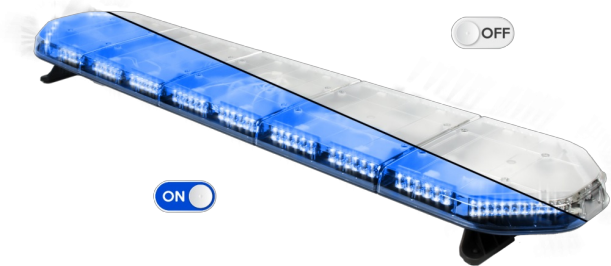

LED LIGHTBARS

LEG154B12CB

LEGION LED lightbar | 154 cm | blue | 12V + control box

EAN: 5414184784567

Specifications

Characteristics	With control box (TRAFLEDCONTR.REV1)
Color	Blue
Colour of lens	Clear
Connection	Open cable ends
Current draw Amp	18 Amp
Dimensions	1537 mm x 331 mm x 59 mm (without mounting brackets)
ECE R65 Class 2	Yes
EMC	EMC R10
EMC R10	Yes
Length	X-LARGE (151 - 200 cm)
Length of cable (m)	4,50 m

Light source	LED
Mounting	Fixed
Number of LEDs	144
Operating voltage	12V
Packing	Brown box with label
Roof connector	No, but possible as an option
Series	Legion
Supplied with	Cable, universal mounting brackets, control box, manual
To be ordered by	1
Waterproof	Yes
Weight (kg)	16,700 Kg