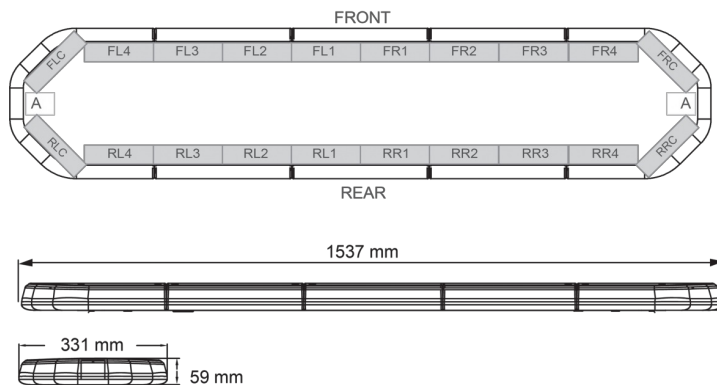

# LED LIGHTBARS

LEG154B12CB

LEGION LED lightbar | 154 cm | blue | 12V + control box

EAN: 5414184784567

## Specifications

Characteristics	With control box (TRAFLEDCONTR.REV1)
Color	Blue
Colour of lens	Clear
Connection	Open cable ends
Current draw Amp	18 Amp
Dimensions	1537 mm x 331 mm x 59 mm (without mounting brackets)
ECE R65 Class 2	Yes
EMC	EMC R10
EMC R10	Yes
Length of cable (m)	4,50 m
Length range	X-LARGE (151 - 200 cm)

Light source	LED
Mounting	Fixed
Number of LEDs	144
Operating voltage	12V
Packing	Brown box with label
Roof connector	No, but possible as an option
Series	Legion
Supplied with	Cable, universal mounting brackets, control box, manual
To be ordered by	1
Waterproof	Yes
Weight (kg)	16,700 Kg