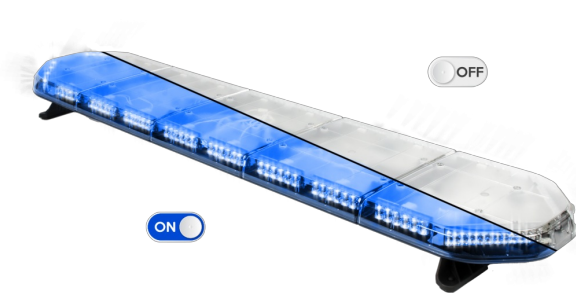

LED LIGHTBARS

LEG154B12CB

LEGION LED lightbar | 154 cm | blue | 12V + control box

EAN: 5414184784567

Specifications

Characteristics	With control box (TRAFLEDCONTR.REV1)
Color	Blue
Colour of lens	Clear
Connection	Open cable ends
Current draw Amp	18 Amp
Dimensions	1537 mm x 331 mm x 59 mm (without mounting brackets)
ECE R65 Class 2	Yes
EMC	EMC R10
EMC R10	Yes
Length	X-Large (151 - 200 cm)
Length of cable (m)	4,50 m

Light source	LED
Mounting	Fixed
Number of LEDs	144
Operating voltage	12V
Packing	Brown box with label
Roof connector	No, but possible as an option
Series	Legion
Supplied with	Cable, universal mounting brackets, control box, manual
To be ordered by	1
Waterproof	Yes
Weight (kg)	16,7 Kg