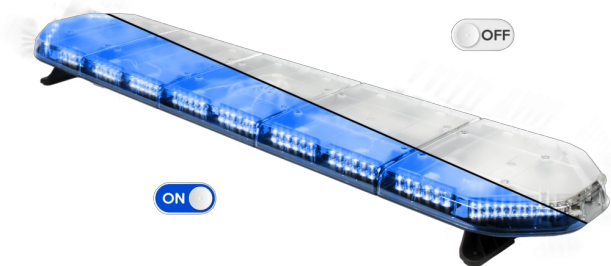

# LED LIGHTBARS

LEG154B12CB

LEGION LED lightbar | 154 cm | blue | 12V + control box

EAN: 5414184784567

## Specifications

Characteristics	With control box (TRAFLEDCONTR.REV1)
Color	Blue
Colour of lens	Clear
Connection	Open cable ends
Current draw Amp	18 Amp
Dimensions	1537 mm x 331 mm x 59 mm (without mounting brackets)
ECE R65 Class 2	Yes
EMC	EMC R10
EMC R10	Yes
Length of cable (m)	4,50 m
Length range	X-LARGE (151 - 200 cm)

Light source	LED
Mounting	Fixed
Number of LEDs	144
Operating voltage	12V
Packing	Brown box with label
Roof connector	No, but possible as an option
Series	Legion
Supplied with	Cable, universal mounting brackets, control box, manual
To be ordered by	1
Waterproof	Yes
Weight (kg)	16,700 Kg