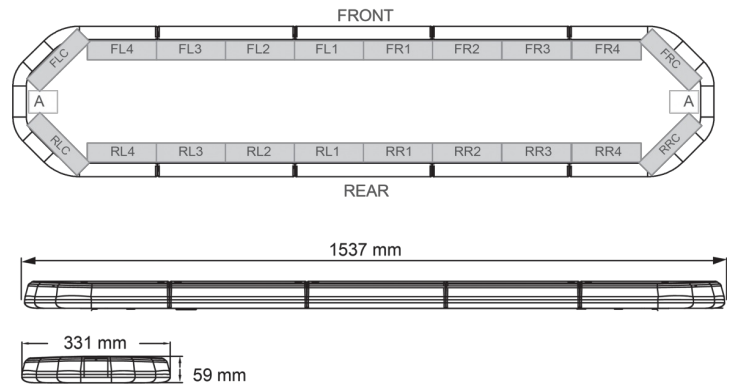

LED LIGHTBARS

LEG154B12CB

LEGION LED lightbar | 154 cm | blue | 12V + control box

EAN: 5414184784567

Specifications

Characteristics	With control box (TRAFLEDCONTR.REV1)	Light source	LED
Color	Blue	Mounting	Fixed
Colour of lens	Clear	Number of LEDs	144
Connection	Open cable ends	Operating voltage	12V
Current draw Amp	18 Amp	Packing	Brown box with label
Dimensions	1537 mm x 331 mm x 59 mm (without mounting brackets)	Roof connector	No, but possible as an option
ECE R65 Class 2	Yes	Series	Legion
EMC	EMC R10	Supplied with	Cable, universal mounting brackets, control box, manual
EMC R10	Yes	To be ordered by	1
Length	X-LARGE (151 - 200 cm)	Waterproof	Yes
Length of cable (m)	4,50 m	Weight (kg)	16,700 Kg