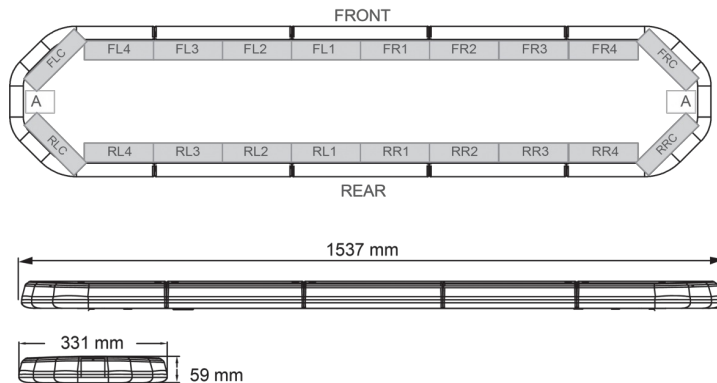

LED LIGHTBARS

LEG154B24

LEGION LED lightbar | 154 cm | blue | 24V

EAN: 5414184501164

Specifications

Characteristics	Without control box, no roof connector
Color	Blue
Colour of lens	Clear
Connection	Open cable ends
Dimensions	1537 mm x 331 mm x 59 mm (without mounting brackets)
ECE R65 Class 2	Yes
EMC	EMC R10
EMC R10	Yes
Length	X-LARGE (151 - 200 cm)
Length of cable (m)	4,50 m
Light source	LED
Mounting	Fixed

Number of LEDs	144
Operating voltage	24V
Packing	Brown box with label
Roof connector	No, but possible as an option
Series	Legion
Supplied with	Cable, universal mounting brackets, manual
To be ordered by	1
Waterproof	Yes
Weight (kg)	16,500 Kg