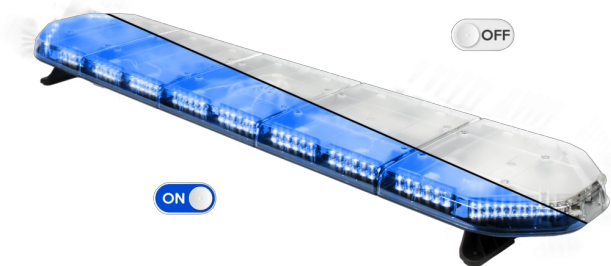

LED LIGHTBARS

LEG154B24

LEGION LED lightbar | 154 cm | blue | 24V

EAN: 5414184501164

Specifications

Characteristics	Without control box, no roof connector
Color	Blue
Colour of lens	Clear
Connection	Open cable ends
Dimensions	1537 mm x 331 mm x 59 mm (without mounting brackets)
ECE R65 Class 2	Yes
EMC	EMC R10
EMC R10	Yes
Length	X-LARGE (151 - 200 cm)
Length of cable (m)	4,50 m
Light source	LED
Mounting	Fixed

Number of LEDs	144
Operating voltage	24V
Packing	Brown box with label
Roof connector	No, but possible as an option
Series	Legion
Supplied with	Cable, universal mounting brackets, manual
To be ordered by	1
Waterproof	Yes
Weight (kg)	16,500 Kg