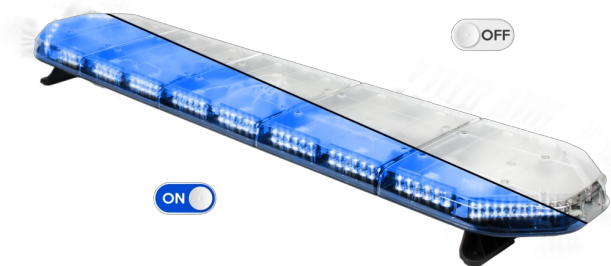

# LED LIGHTBARS

LEG154B24

LEGION LED lightbar | 154 cm | blue | 24V

EAN: 5414184501164

## Specifications

Characteristics	Without control box, no roof connector
Color	Blue
Colour of lens	Clear
Connection	Open cable ends
Dimensions	1537 mm x 331 mm x 59 mm (without mounting brackets)
ECE R65 Class 2	Yes
EMC	EMC R10
EMC R10	Yes
Length of cable (m)	4,50 m
Length range	X-LARGE (151 - 200 cm)
Light source	LED
Mounting	Fixed

Number of LEDs	144
Operating voltage	24V
Packing	Brown box with label
Roof connector	No, but possible as an option
Series	Legion
Supplied with	Cable, universal mounting brackets, manual
To be ordered by	1
Waterproof	Yes
Weight (kg)	16,500 Kg