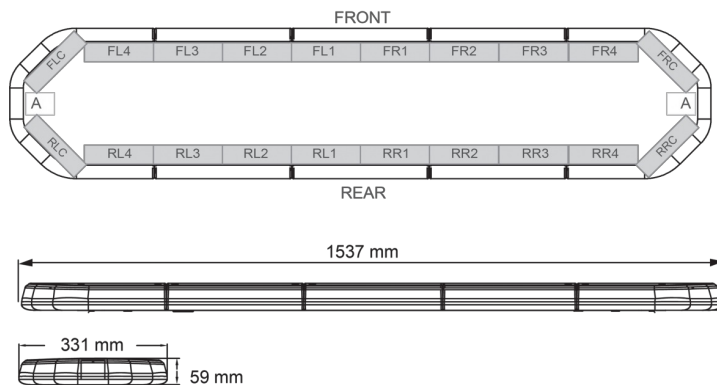

LED LIGHTBARS

LEG154B24

LEGION LED lightbar | 154 cm | blue | 24V

EAN: 5414184501164

Specifications

Characteristics	Without control box, no roof connector
Color	Blue
Colour of lens	Clear
Connection	Open cable ends
Dimensions	1537 mm x 331 mm x 59 mm (without mounting brackets)
ECE R65 Class 2	Yes
EMC	EMC R10
EMC R10	Yes
Length	X-LARGE (151 - 200 cm)
Length of cable (m)	4,50 m
Light source	LED
Mounting	Fixed

Number of LEDs	144
Operating voltage	24V
Packing	Brown box with label
Roof connector	No, but possible as an option
Series	Legion
Supplied with	Cable, universal mounting brackets, manual
To be ordered by	1
Waterproof	Yes
Weight (kg)	16,500 Kg