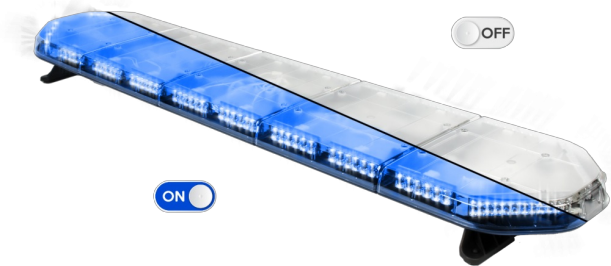

LED LIGHTBARS

LEG154B24

LEGION LED lightbar | 154 cm | blue | 24V

EAN: 5414184501164

Specifications

Characteristics	Without control box, no roof connector
Color	Blue
Colour of lens	Clear
Connection	Open cable ends
Dimensions	1537 mm x 331 mm x 59 mm (without mounting brackets)
ECE R65 Class 2	Yes
EMC	EMC R10
EMC R10	Yes
Length	X-LARGE (151 - 200 cm)
Length of cable (m)	4,50 m
Light source	LED
Mounting	Fixed

Number of LEDs	144
Operating voltage	24V
Packing	Brown box with label
Roof connector	No, but possible as an option
Series	Legion
Supplied with	Cable, universal mounting brackets, manual
To be ordered by	1
Waterproof	Yes
Weight (kg)	16,500 Kg