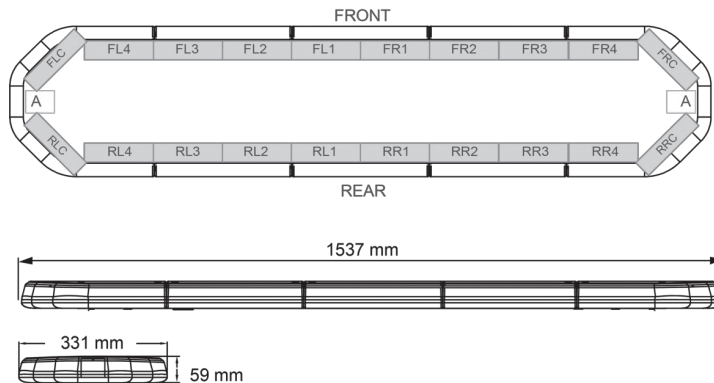

LED LIGHTBARS

LEG154B24

LEGION LED lightbar | 154 cm | blue | 24V

EAN: 5414184501164

Specifications

Characteristics	Without control box, no roof connector
Color	Blue
Colour of lens	Clear
Connection	Open cable ends
Dimensions	1537 mm x 331 mm x 59 mm (without mounting brackets)
ECE R65 Class 2	Yes
EMC	EMC R10
EMC R10	Yes
Length	X-LARGE (151 - 200 cm)
Length of cable (m)	4,50 m
Light source	LED
Mounting	Fixed

Number of LEDs	144
Operating voltage	24V
Packing	Brown box with label
Roof connector	No, but possible as an option
Series	Legion
Supplied with	Cable, universal mounting brackets, manual
To be ordered by	1
Waterproof	Yes
Weight (kg)	16,500 Kg