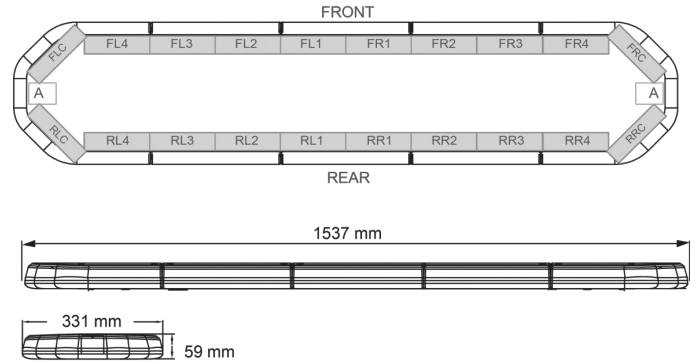

# LED LIGHTBARS

LEG154B24

LEGION LED lightbar | 154 cm | blue | 24V

EAN: 5414184501164

## Specifications

Characteristics	Without control box, without roof connector
Color	Blue
Colour of lens	Clear
Connection	Open cable ends
Dimensions	1537 mm x 331 mm x 59 mm (without mounting brackets)
ECE R65 Class 2	Yes
EMC	EMC R10
EMC R10	Yes
Length	X-Large (151 - 200 cm)
Length of cable (m)	4,50 m
Light source	LED
Mounting	Fixed

Number of LEDs	144
Operating voltage	24V
Packing	Brown box with label
Roof connector	No, but possible as an option
Series	Legion
Supplied with	Cable, universal mounting brackets, manual
To be ordered by	1
Waterproof	Yes
Weight (kg)	16,5 Kg