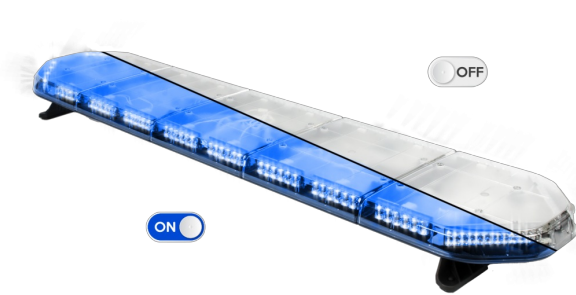

# LED LIGHTBARS

LEG154B24

LEGION LED lightbar | 154 cm | blue | 24V

EAN: 5414184501164

## Specifications

Characteristics	Without control box, without roof connector
Color	Blue
Colour of lens	Clear
Connection	Open cable ends
Dimensions	1537 mm x 331 mm x 59 mm (without mounting brackets)
ECE R65 Class 2	Yes
EMC	EMC R10
EMC R10	Yes
Length	X-Large (151 - 200 cm)
Length of cable (m)	4,50 m
Light source	LED
Mounting	Fixed

Number of LEDs	144
Operating voltage	24V
Packing	Brown box with label
Roof connector	No, but possible as an option
Series	Legion
Supplied with	Cable, universal mounting brackets, manual
To be ordered by	1
Waterproof	Yes
Weight (kg)	16,5 Kg