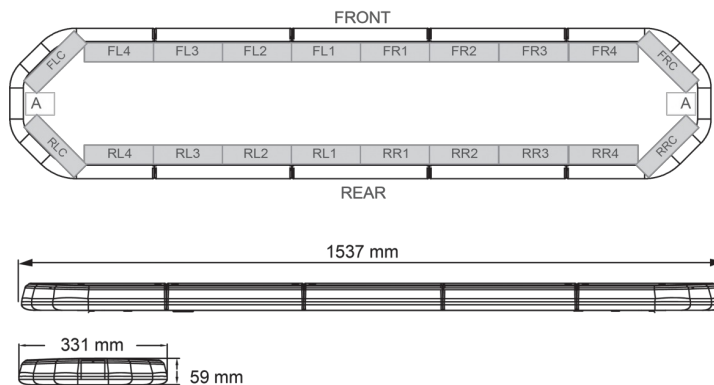

# LED LIGHTBARS

LEG154B24

LEGION LED lightbar | 154 cm | blue | 24V

EAN: 5414184501164

## Specifications

Characteristics	Without control box, no roof connector
Color	Blue
Colour of lens	Clear
Connection	Open cable ends
Dimensions	1537 mm x 331 mm x 59 mm (without mounting brackets)
ECE R65 Class 2	Yes
EMC	EMC R10
EMC R10	Yes
Length of cable (m)	4,50 m
Length range	X-LARGE (151 - 200 cm)
Light source	LED
Mounting	Fixed

Number of LEDs	144
Operating voltage	24V
Packing	Brown box with label
Roof connector	No, but possible as an option
Series	Legion
Supplied with	Cable, universal mounting brackets, manual
To be ordered by	1
Waterproof	Yes
Weight (kg)	16,500 Kg