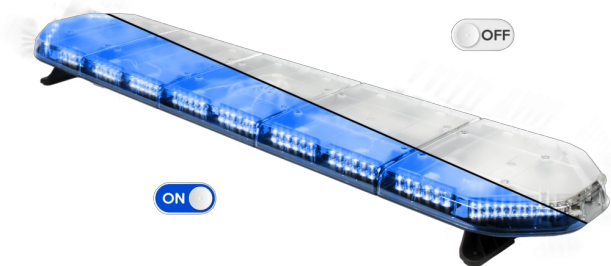

LED LIGHTBARS

LEG154B24CB

LEGION LED lightbar | 154 cm | blue | 24V + control box

EAN: 5414184791282

Specifications

Characteristics	With control box (TRAFLEDCONTR.REV1)
Color	Blue
Colour of lens	Clear
Connection	Open cable ends
Dimensions	1537 mm x 331 mm x 59 mm (without mounting brackets)
ECE R65 Class 2	Yes
EMC	EMC R10
EMC R10	Yes
Length of cable (m)	4,50 m
Length range	X-LARGE (151 - 200 cm)
Light source	LED
Mounting	Fixed

Number of LEDs	144
Operating voltage	24V
Packing	Brown box with label
Roof connector	No, but possible as an option
Series	Legion
Supplied with	Cable, universal mounting brackets, control box, manual
To be ordered by	1
Waterproof	Yes
Weight (kg)	16,700 Kg