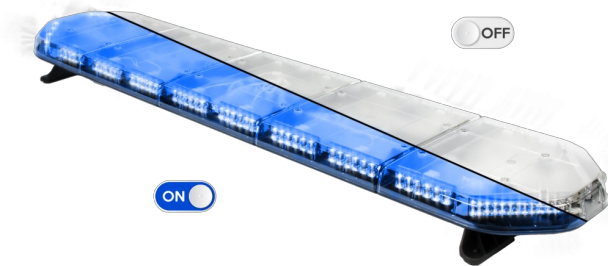

LED LIGHTBARS

LEG154B24CB

LEGION LED lightbar | 154 cm | blue | 24V + control box

EAN: 5414184791282

Specifications

Characteristics	With control box (TRAFLEDCONTR.REV1)	Number of LEDs	144
Color	Blue	Operating voltage	24V
Colour of lens	Clear	Packing	Brown box with label
Connection	Open cable ends	Roof connector	No, but possible as an option
Dimensions	1537 mm x 331 mm x 59 mm (without mounting brackets)	Series	Legion
ECE R65 Class 2	Yes	Supplied with	Cable, universal mounting brackets, control box, manual
EMC	EMC R10	To be ordered by	1
EMC R10	Yes	Waterproof	Yes
Length	X-LARGE (151 - 200 cm)	Weight (kg)	16,700 Kg
Length of cable (m)	4,50 m		
Light source	LED		
Mounting	Fixed		