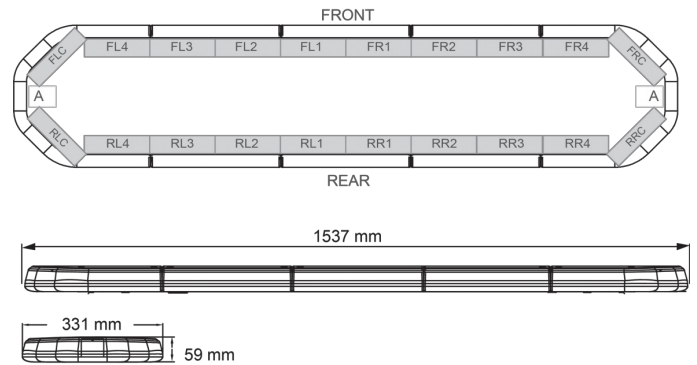

LED LIGHTBARS

LEG154B24CB

LEGION LED lightbar | 154 cm | blue | 24V + control box

EAN: 5414184791282

Specifications

Characteristics	With control box (TRAFLEDCONTR.REV1)
Color	Blue
Colour of lens	Clear
Connection	Open cable ends
Dimensions	1537 mm x 331 mm x 59 mm (without mounting brackets)
ECE R65 Class 2	Yes
EMC	EMC R10
EMC R10	Yes
Length	X-Large (151 - 200 cm)
Length of cable (m)	4,50 m
Light source	LED
Mounting	Fixed

Number of LEDs	144
Operating voltage	24V
Packing	Brown box with label
Roof connector	No, but possible as an option
Series	Legion
Supplied with	Cable, universal mounting brackets, control box, manual
To be ordered by	1
Waterproof	Yes
Weight (kg)	16,7 Kg