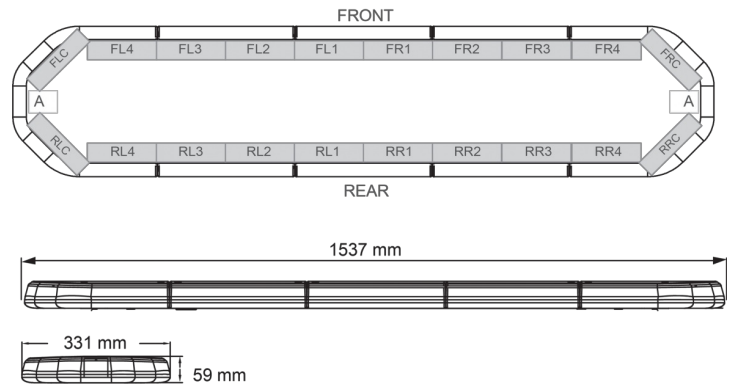

LED LIGHTBARS

LEG154B24CB

LEGION LED lightbar | 154 cm | blue | 24V + control box

EAN: 5414184791282

Specifications

Characteristics	With control box (TRAFLEDCONTR.REV1)	Number of LEDs	144
Color	Blue	Operating voltage	24V
Colour of lens	Clear	Packing	Brown box with label
Connection	Open cable ends	Roof connector	No, but possible as an option
Dimensions	1537 mm x 331 mm x 59 mm (without mounting brackets)	Series	Legion
ECE R65 Class 2	Yes	Supplied with	Cable, universal mounting brackets, control box, manual
EMC	EMC R10	To be ordered by	1
EMC R10	Yes	Waterproof	Yes
Length	X-LARGE (151 - 200 cm)	Weight (kg)	16,700 Kg
Length of cable (m)	4,50 m		
Light source	LED		
Mounting	Fixed		