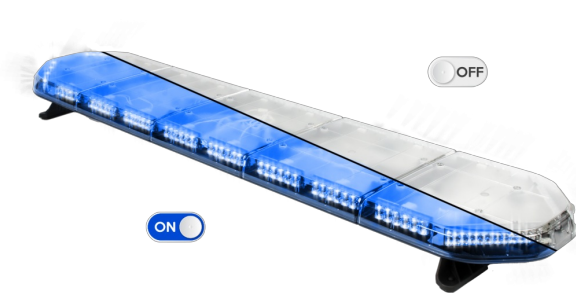

LED LIGHTBARS

LEG154B24CB

LEGION LED lightbar | 154 cm | blue | 24V + control box

EAN: 5414184791282

Specifications

Characteristics	With control box (TRAFLEDCONTR.REV1)
Color	Blue
Colour of lens	Clear
Connection	Open cable ends
Dimensions	1537 mm x 331 mm x 59 mm (without mounting brackets)
ECE R65 Class 2	Yes
EMC	EMC R10
EMC R10	Yes
Length	X-Large (151 - 200 cm)
Length of cable (m)	4,50 m
Light source	LED
Mounting	Fixed

Number of LEDs	144
Operating voltage	24V
Packing	Brown box with label
Roof connector	No, but possible as an option
Series	Legion
Supplied with	Cable, universal mounting brackets, control box, manual
To be ordered by	1
Waterproof	Yes
Weight (kg)	16,7 Kg