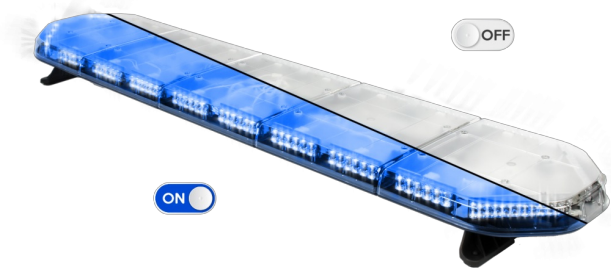

LED LIGHTBARS

LEG154B24CB

LEGION LED lightbar | 154 cm | blue | 24V + control box

EAN: 5414184791282

Specifications

Characteristics	With control box (TRAFLEDCONTR.REV1)
Color	Blue
Colour of lens	Clear
Connection	Open cable ends
Dimensions	1537 mm x 331 mm x 59 mm (without mounting brackets)
ECE R65 Class 2	Yes
EMC	EMC R10
EMC R10	Yes
Length	X-LARGE (151 - 200 cm)
Length of cable (m)	4,50 m
Light source	LED
Mounting	Fixed

Number of LEDs	144
Operating voltage	24V
Packing	Brown box with label
Roof connector	No, but possible as an option
Series	Legion
Supplied with	Cable, universal mounting brackets, control box, manual
To be ordered by	1
Waterproof	Yes
Weight (kg)	16,700 Kg