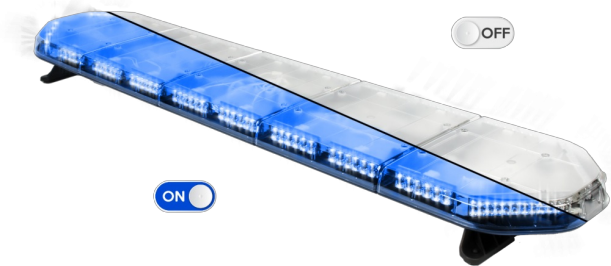

# LED LIGHTBARS

LEG154B24CB

LEGION LED lightbar | 154 cm | blue | 24V + control box

EAN: 5414184791282

## Specifications

Characteristics	With control box (TRAFLEDCONTR.REV1)
Color	Blue
Colour of lens	Clear
Connection	Open cable ends
Dimensions	1537 mm x 331 mm x 59 mm (without mounting brackets)
ECE R65 Class 2	Yes
EMC	EMC R10
EMC R10	Yes
Length	X-LARGE (151 - 200 cm)
Length of cable (m)	4,50 m
Light source	LED
Mounting	Fixed

Number of LEDs	144
Operating voltage	24V
Packing	Brown box with label
Roof connector	No, but possible as an option
Series	Legion
Supplied with	Cable, universal mounting brackets, control box, manual
To be ordered by	1
Waterproof	Yes
Weight (kg)	16,700 Kg