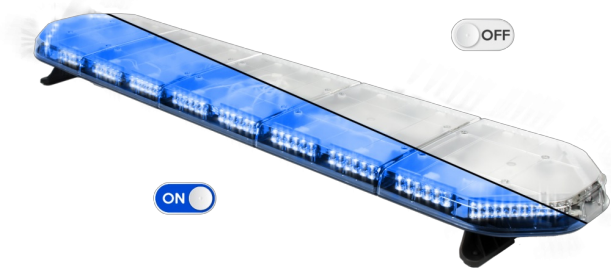

# LED LIGHTBARS

LEG154B24CB

LEGION LED lightbar | 154 cm | blue | 24V + control box

EAN: 5414184791282

## Specifications

Characteristics	With control box (TRAFLEDCONTR.REV1)
Color	Blue
Colour of lens	Clear
Connection	Open cable ends
Dimensions	1537 mm x 331 mm x 59 mm (without mounting brackets)
ECE R65 Class 2	Yes
EMC	EMC R10
EMC R10	Yes
Length	X-LARGE (151 - 200 cm)
Length of cable (m)	4,50 m
Light source	LED
Mounting	Fixed

Number of LEDs	144
Operating voltage	24V
Packing	Brown box with label
Roof connector	No, but possible as an option
Series	Legion
Supplied with	Cable, universal mounting brackets, control box, manual
To be ordered by	1
Waterproof	Yes
Weight (kg)	16,700 Kg