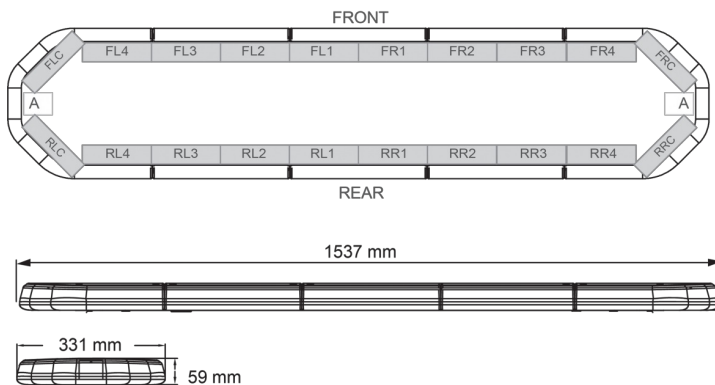

# LED LIGHTBARS

LEG154B24CB

LEGION LED lightbar | 154 cm | blue | 24V + control box

EAN: 5414184791282

## Specifications

Characteristics	With control box (TRAFLEDCONTR.REV1)
Color	Blue
Colour of lens	Clear
Connection	Open cable ends
Dimensions	1537 mm x 331 mm x 59 mm (without mounting brackets)
ECE R65 Class 2	Yes
EMC	EMC R10
EMC R10	Yes
Length	X-LARGE (151 - 200 cm)
Length of cable (m)	4,50 m
Light source	LED
Mounting	Fixed

Number of LEDs	144
Operating voltage	24V
Packing	Brown box with label
Roof connector	No, but possible as an option
Series	Legion
Supplied with	Cable, universal mounting brackets, control box, manual
To be ordered by	1
Waterproof	Yes
Weight (kg)	16,700 Kg