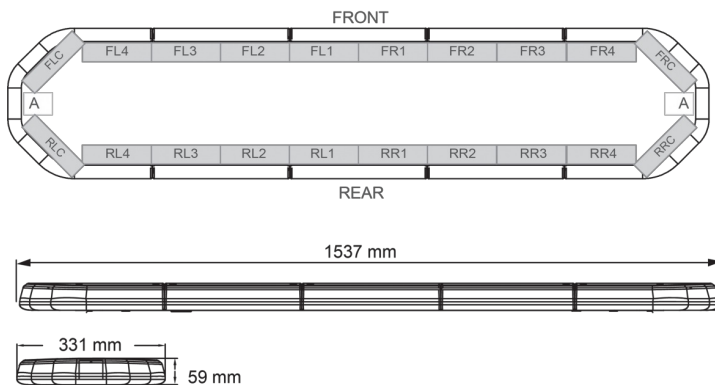

LED LIGHTBARS

LEG154B24CB

LEGION LED lightbar | 154 cm | blue | 24V + control box

EAN: 5414184791282

Specifications

Characteristics	With control box (TRAFLEDCONTR.REV1)
Color	Blue
Colour of lens	Clear
Connection	Open cable ends
Dimensions	1537 mm x 331 mm x 59 mm (without mounting brackets)
ECE R65 Class 2	Yes
EMC	EMC R10
EMC R10	Yes
Length	X-LARGE (151 - 200 cm)
Length of cable (m)	4,50 m
Light source	LED
Mounting	Fixed

Number of LEDs	144
Operating voltage	24V
Packing	Brown box with label
Roof connector	No, but possible as an option
Series	Legion
Supplied with	Cable, universal mounting brackets, control box, manual
To be ordered by	1
Waterproof	Yes
Weight (kg)	16,700 Kg