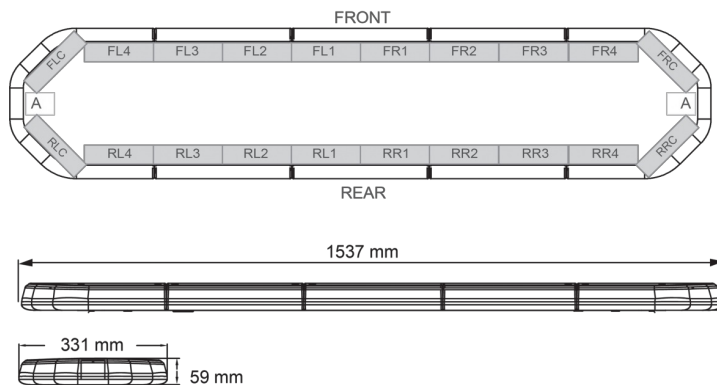

LED LIGHTBARS

LEG154B24CB

LEGION LED lightbar | 154 cm | blue | 24V + control box

EAN: 5414184791282

Specifications

Characteristics	With control box (TRAFLEDCONTR.REV1)
Color	Blue
Colour of lens	Clear
Connection	Open cable ends
Dimensions	1537 mm x 331 mm x 59 mm (without mounting brackets)
ECE R65 Class 2	Yes
EMC	EMC R10
EMC R10	Yes
Length of cable (m)	4,50 m
Length range	X-LARGE (151 - 200 cm)
Light source	LED
Mounting	Fixed

Number of LEDs	144
Operating voltage	24V
Packing	Brown box with label
Roof connector	No, but possible as an option
Series	Legion
Supplied with	Cable, universal mounting brackets, control box, manual
To be ordered by	1
Waterproof	Yes
Weight (kg)	16,700 Kg