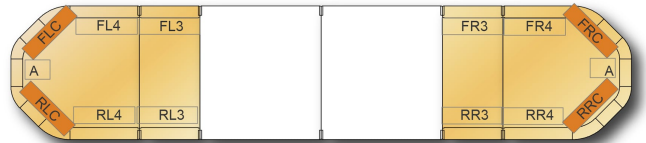

LED LIGHTBARS

LEGVM154012

LEGION LED lightbar | 154 cm | amber | 12V

EAN: 5414184206670

Specifications

Characteristics	Without control box, no roof connector	Mounting	Fixed
Color	Amber	Number of LEDs	48
Colour of lens	Amber, White centre section	Number of flash patterns	1
Connection	Open cable ends	Operating voltage	12V
Current draw Amp	9,7 Amp	Packing	Brown box with label
Dimensions	1537 mm x 331 mm x 59 mm (without mounting brackets)	Roof connector	No, but possible as an option
ECE R65 Class 1	Yes	Series	Legion
EMC	EMC R10	Supplied with	Cable, universal mounting brackets, manual
EMC R10	Yes	To be ordered by	1
Length	X-LARGE (151 - 200 cm)	Waterproof	Yes
Length of cable (m)	4,50 m	Weight (kg)	16,500 Kg
Light source	LED		