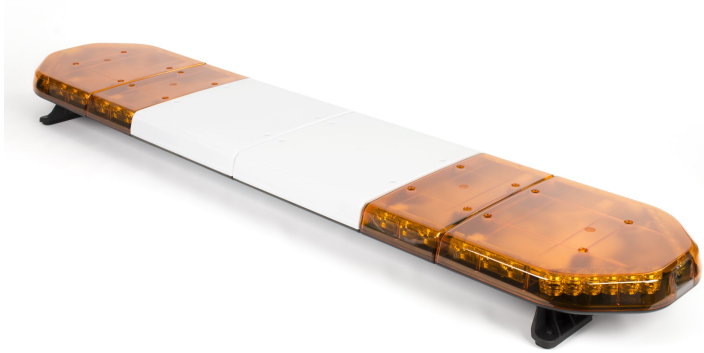

LED LIGHTBARS

LEGVM154012

LEGION LED lightbar | 154 cm | amber | 12V

EAN: 5414184206670

Specifications

Characteristics	Without control box, no roof connector	Mounting	Fixed
Color	Amber	Number of LEDs	48
Colour of lens	Amber, White centre section	Number of flash patterns	1
Connection	Open cable ends	Operating voltage	12V
Current draw Amp	9,7 Amp	Packing	Brown box with label
Dimensions	1537 mm x 331 mm x 59 mm (without mounting brackets)	Roof connector	No, but possible as an option
ECE R65 Class 1	Yes	Series	Legion
EMC	EMC R10	Supplied with	Cable, universal mounting brackets, manual
EMC R10	Yes	To be ordered by	1
Length of cable (m)	4,50 m	Waterproof	Yes
Length range	X-LARGE (151 - 200 cm)	Weight (kg)	16,500 Kg
Light source	LED		