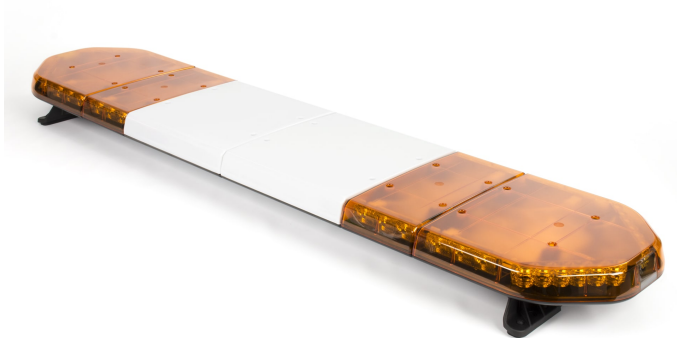

LED LIGHTBARS

LEGVM154012

LEGION LED lightbar | 154 cm | amber | 12V

EAN: 5414184206670

Specifications

Characteristics	Without control box, without roof connector
Color	Amber
Colour of lens	Amber, White centre section
Connection	Open cable ends
Current draw Amp	9,7 Amp
Dimensions	1537 mm x 331 mm x 59 mm (without mounting brackets)
ECE R65 Class 1	Yes
EMC	EMC R10
EMC R10	Yes
Length	X-Large (151 - 200 cm)
Length of cable (m)	4,50 m
Light source	LED

Mounting	Fixed
Number of LEDs	48
Number of flash patterns	1
Operating voltage	12V
Packing	Brown box with label
Roof connector	No, but possible as an option
Series	Legion
Supplied with	Cable, universal mounting brackets, manual
To be ordered by	1
Waterproof	Yes
Weight (kg)	16,5 Kg