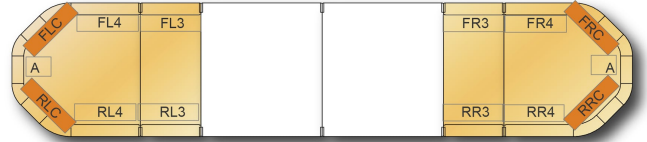

LED LIGHTBARS

LEGVM154012

LEGION LED lightbar | 154 cm | amber | 12V

EAN: 5414184206670

Specifications

Characteristics	Without control box, no roof connector	Mounting	Fixed
Color	Amber	Number of LEDs	48
Colour of lens	Amber, White centre section	Number of flash patterns	1
Connection	Open cable ends	Operating voltage	12V
Current draw Amp	9,7 Amp	Packing	Brown box with label
Dimensions	1537 mm x 331 mm x 59 mm (without mounting brackets)	Roof connector	No, but possible as an option
ECE R65 Class 1	Yes	Series	Legion
EMC	EMC R10	Supplied with	Cable, universal mounting brackets, manual
EMC R10	Yes	To be ordered by	1
Length of cable (m)	4,50 m	Waterproof	Yes
Length range	X-LARGE (151 - 200 cm)	Weight (kg)	16,500 Kg
Light source	LED		