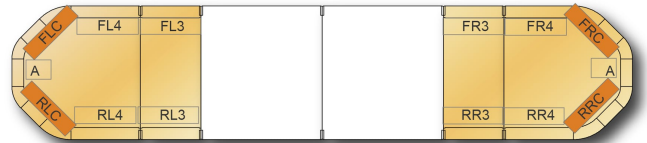

# LED LIGHTBARS

LEGVM154012

LEGION LED lightbar | 154 cm | amber | 12V

EAN: 5414184206670

## Specifications

Characteristics	Without control box, no roof connector	Mounting	Fixed
Color	Amber	Number of LEDs	48
Colour of lens	Amber, White centre section	Number of flash patterns	1
Connection	Open cable ends	Operating voltage	12V
Current draw Amp	9,7 Amp	Packing	Brown box with label
Dimensions	1537 mm x 331 mm x 59 mm (without mounting brackets)	Roof connector	No, but possible as an option
ECE R65 Class 1	Yes	Series	Legion
EMC	EMC R10	Supplied with	Cable, universal mounting brackets, manual
EMC R10	Yes	To be ordered by	1
Length	X-LARGE (151 - 200 cm)	Waterproof	Yes
Length of cable (m)	4,50 m	Weight (kg)	16,500 Kg
Light source	LED		