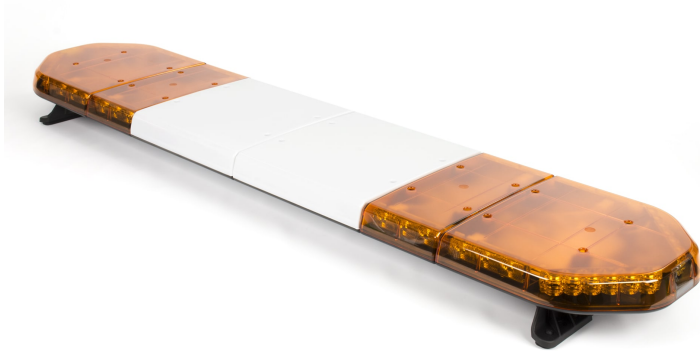

# LED LIGHTBARS

LEGVM154012

LEGION LED lightbar | 154 cm | amber | 12V

EAN: 5414184206670

## Specifications

Characteristics	Without control box, no roof connector	Mounting	Fixed
Color	Amber	Number of LEDs	48
Colour of lens	Amber, White centre section	Number of flash patterns	1
Connection	Open cable ends	Operating voltage	12V
Current draw Amp	9,7 Amp	Packing	Brown box with label
Dimensions	1537 mm x 331 mm x 59 mm (without mounting brackets)	Roof connector	No, but possible as an option
ECE R65 Class 1	Yes	Series	Legion
EMC	EMC R10	Supplied with	Cable, universal mounting brackets, manual
EMC R10	Yes	To be ordered by	1
Length	X-LARGE (151 - 200 cm)	Waterproof	Yes
Length of cable (m)	4,50 m	Weight (kg)	16,500 Kg
Light source	LED		