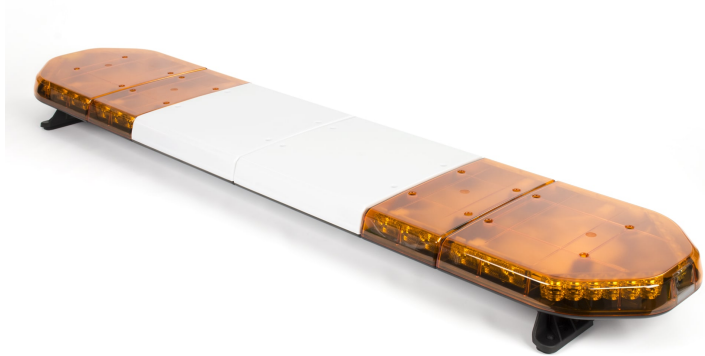

LED LIGHTBARS

LEGVM154012

LEGION LED lightbar | 154 cm | amber | 12V

EAN: 5414184206670

Specifications

Characteristics	Without control box, no roof connector	Mounting	Fixed
Color	Amber	Number of LEDs	48
Colour of lens	Amber, White centre section	Number of flash patterns	1
Connection	Open cable ends	Operating voltage	12V
Current draw Amp	9,7 Amp	Packing	Brown box with label
Dimensions	1537 mm x 331 mm x 59 mm (without mounting brackets)	Roof connector	No, but possible as an option
ECE R65 Class 1	Yes	Series	Legion
EMC	EMC R10	Supplied with	Cable, universal mounting brackets, manual
EMC R10	Yes	To be ordered by	1
Length	X-LARGE (151 - 200 cm)	Waterproof	Yes
Length of cable (m)	4,50 m	Weight (kg)	16,500 Kg
Light source	LED		