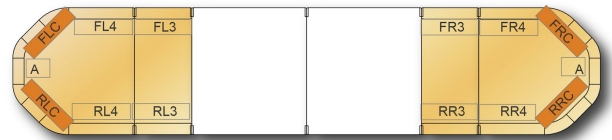

LED LIGHTBARS

LEGVM154012

LEGION LED lightbar | 154 cm | amber | 12V

EAN: 5414184206670

Specifications

Characteristics	Without control box, without roof connector
Color	Amber
Colour of lens	Amber, White centre section
Connection	Open cable ends
Current draw Amp	9,7 Amp
Dimensions	1537 mm x 331 mm x 59 mm (without mounting brackets)
ECE R65 Class 1	Yes
EMC	EMC R10
EMC R10	Yes
Length	X-Large (151 - 200 cm)
Length of cable (m)	4,50 m
Light source	LED

Mounting	Fixed
Number of LEDs	48
Number of flash patterns	1
Operating voltage	12V
Packing	Brown box with label
Roof connector	No, but possible as an option
Series	Legion
Supplied with	Cable, universal mounting brackets, manual
To be ordered by	1
Waterproof	Yes
Weight (kg)	16,5 Kg