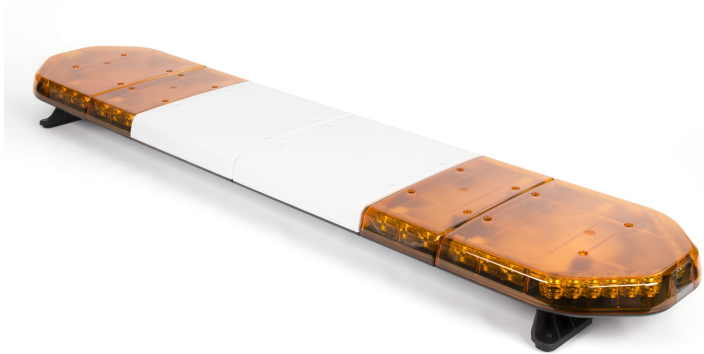

LED LIGHTBARS

LEGVM154012

LEGION LED lightbar | 154 cm | amber | 12V

EAN: 5414184206670

Specifications

Characteristics	Without control box, no roof connector	Mounting	Fixed
Color	Amber	Number of LEDs	48
Colour of lens	Amber, White centre section	Number of flash patterns	1
Connection	Open cable ends	Operating voltage	12V
Current draw Amp	9,7 Amp	Packing	Brown box with label
Dimensions	1537 mm x 331 mm x 59 mm (without mounting brackets)	Roof connector	No, but possible as an option
ECE R65 Class 1	Yes	Series	Legion
EMC	EMC R10	Supplied with	Cable, universal mounting brackets, manual
EMC R10	Yes	To be ordered by	1
Length	X-LARGE (151 - 200 cm)	Waterproof	Yes
Length of cable (m)	4,50 m	Weight (kg)	16,500 Kg
Light source	LED		