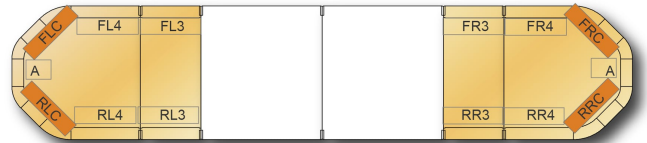

LED LIGHTBARS

LEGVM154012

LEGION LED lightbar | 154 cm | amber | 12V

EAN: 5414184206670

Specifications

Characteristics	Without control box, no roof connector	Mounting	Fixed
Color	Amber	Number of LEDs	48
Colour of lens	Amber, White centre section	Number of flash patterns	1
Connection	Open cable ends	Operating voltage	12V
Current draw Amp	9,7 Amp	Packing	Brown box with label
Dimensions	1537 mm x 331 mm x 59 mm (without mounting brackets)	Roof connector	No, but possible as an option
ECE R65 Class 1	Yes	Series	Legion
EMC	EMC R10	Supplied with	Cable, universal mounting brackets, manual
EMC R10	Yes	To be ordered by	1
Length	X-LARGE (151 - 200 cm)	Waterproof	Yes
Length of cable (m)	4,50 m	Weight (kg)	16,500 Kg
Light source	LED		