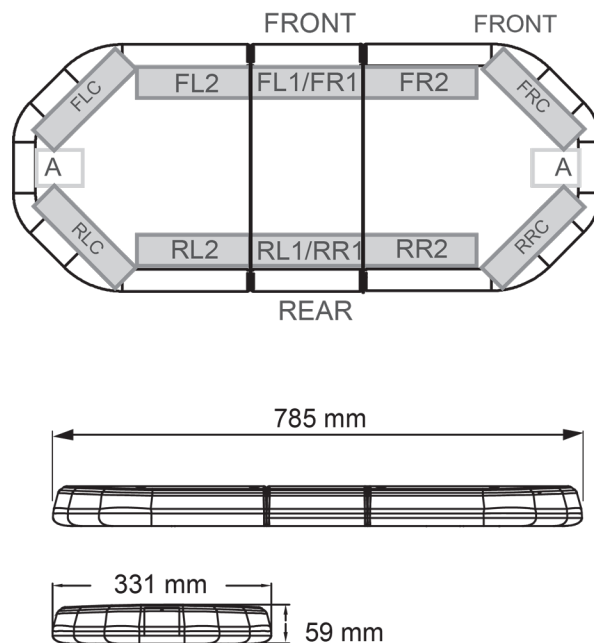

LED LIGHTBARS

LEG78B24

LEGION LED lightbar | 78 cm | blue | 24V

EAN: 5414184161177

Specifications

| | |
|---------------------|---|
| Characteristics | Without control box, no roof connector |
| Color | Blue |
| Colour of lens | Clear |
| Connection | Open cable ends |
| Dimensions | 785 mm x 331 mm x 59 mm (without mounting brackets) |
| ECE R65 Class 2 | Yes |
| EMC | EMC R10 |
| EMC R10 | Yes |
| Length | MINI (0-100 cm) |
| Length of cable (m) | 4,50 m |
| Light source | LED |
| Mounting | Fixed |

| | |
|-------------------|--|
| Number of LEDs | 84 |
| Operating voltage | 24V |
| Packing | Brown box with label |
| Roof connector | No, but possible as an option |
| Series | Legion |
| Supplied with | Cable, universal mounting brackets, manual |
| To be ordered by | 1 |
| Waterproof | Yes |
| Weight (kg) | 9,500 Kg |