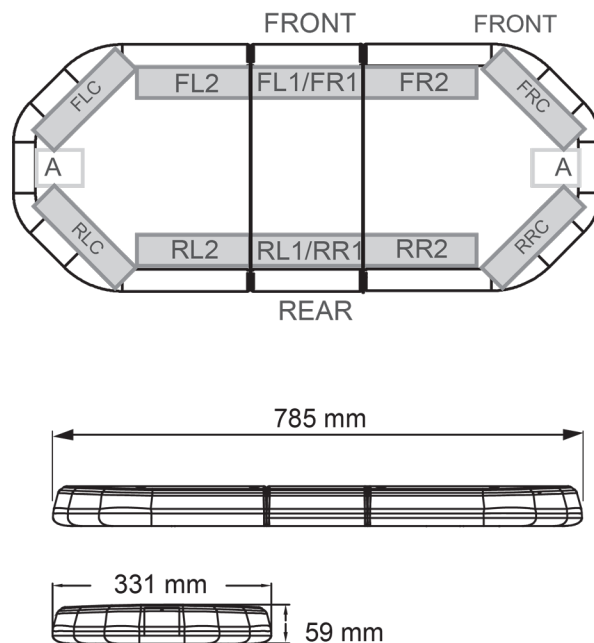

# LED LIGHTBARS

LEG78B24

LEGION LED lightbar | 78 cm | blue | 24V

EAN: 5414184161177

## Specifications

|                     |   |
|---------------------|---|
| Characteristics     | Without control box, no roof connector              |
| Color               | Blue  |
| Colour of lens      | Clear   |
| Connection          | Open cable ends                                     |
| Dimensions          | 785 mm x 331 mm x 59 mm (without mounting brackets) |
| ECE R65 Class 2     | Yes   |
| EMC                 | EMC R10   |
| EMC R10             | Yes   |
| Length of cable (m) | 4,50 m  |
| Length range        | MINI (0-100 cm)                                     |
| Light source        | LED   |
| Mounting            | Fixed   |

|                   |  |
|-------------------|--|
| Number of LEDs    | 84   |
| Operating voltage | 24V  |
| Packing           | Brown box with label                       |
| Roof connector    | No, but possible as an option              |
| Series            | Legion                                     |
| Supplied with     | Cable, universal mounting brackets, manual |
| To be ordered by  | 1  |
| Waterproof        | Yes  |
| Weight (kg)       | 9,500 Kg                                   |