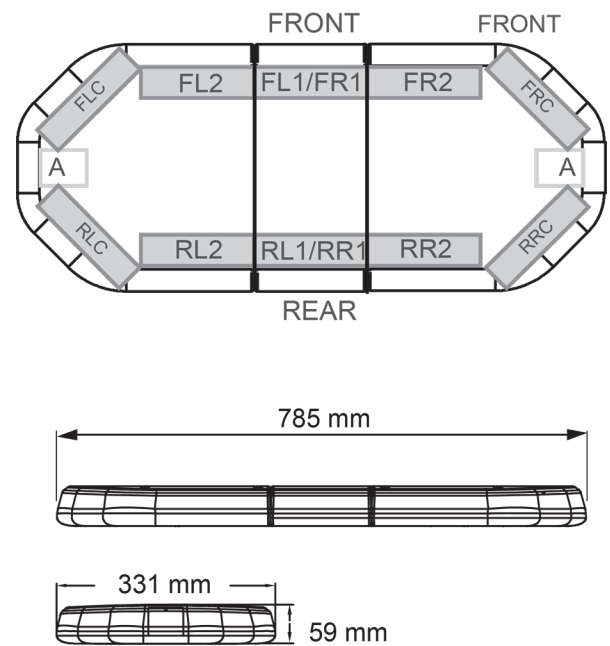

LED LIGHTBARS

LEG78B24

LEGION LED lightbar | 78 cm | blue | 24V

EAN: 5414184161177

Specifications

Characteristics	Without control box, no roof connector
Color	Blue
Colour of lens	Clear
Connection	Open cable ends
Dimensions	785 mm x 331 mm x 59 mm (without mounting brackets)
ECE R65 Class 2	Yes
EMC	EMC R10
EMC R10	Yes
Length	MINI (0-100 cm)
Length of cable (m)	4,50 m
Light source	LED
Mounting	Fixed

Number of LEDs	84
Operating voltage	24V
Packing	Brown box with label
Roof connector	No, but possible as an option
Series	Legion
Supplied with	Cable, universal mounting brackets, manual
To be ordered by	1
Waterproof	Yes
Weight (kg)	9,500 Kg