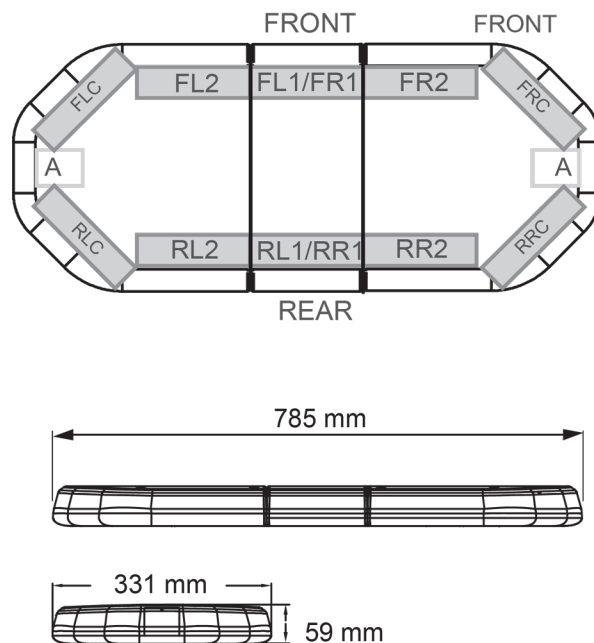

LED LIGHTBARS

LEG78B24

LEGION LED lightbar | 78 cm | blue | 24V

EAN: 5414184161177

Specifications

Characteristics	Without control box, no roof connector
Color	Blue
Colour of lens	Clear
Connection	Open cable ends
Dimensions	785 mm x 331 mm x 59 mm (without mounting brackets)
ECE R65 Class 2	Yes
EMC	EMC R10
EMC R10	Yes
Length	MINI (0-100 cm)
Length of cable (m)	4,50 m
Light source	LED
Mounting	Fixed

Number of LEDs	84
Operating voltage	24V
Packing	Brown box with label
Roof connector	No, but possible as an option
Series	Legion
Supplied with	Cable, universal mounting brackets, manual
To be ordered by	1
Waterproof	Yes
Weight (kg)	9,500 Kg