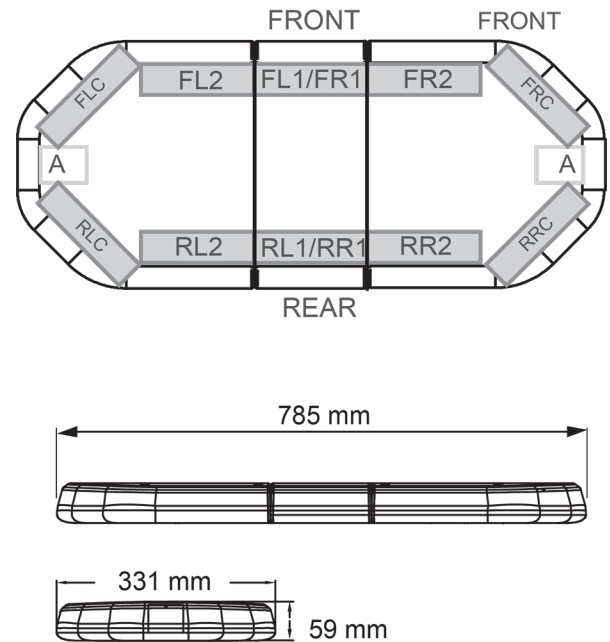

LED LIGHTBARS

LEG78B24

LEGION LED lightbar | 78 cm | blue | 24V

EAN: 5414184161177

Specifications

Characteristics	Without control box, without roof connector
Color	Blue
Colour of lens	Clear
Connection	Open cable ends
Dimensions	785 mm x 331 mm x 59 mm (without mounting brackets)
ECE R65 Class 2	Yes
EMC	EMC R10
EMC R10	Yes
Length	Mini (0-100 cm)
Length of cable (m)	4,50 m
Light source	LED
Mounting	Fixed

Number of LEDs	84
Operating voltage	24V
Packing	Brown box with label
Roof connector	No, but possible as an option
Series	Legion
Supplied with	Cable, universal mounting brackets, manual
To be ordered by	1
Waterproof	Yes
Weight (kg)	9,5 Kg