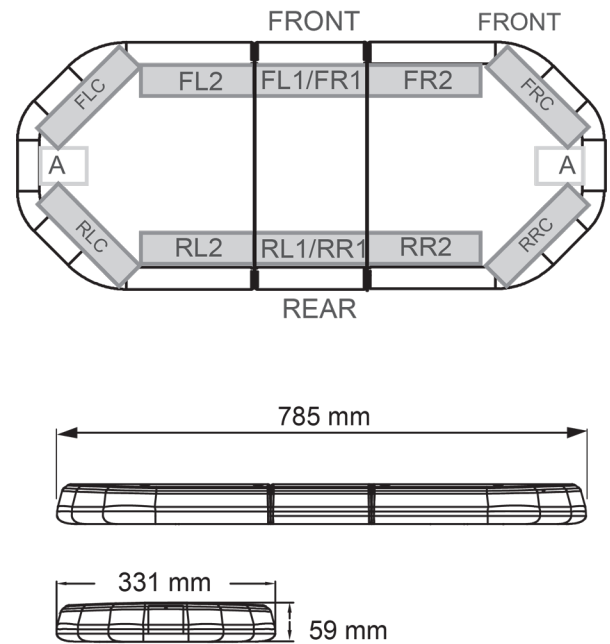

LED LIGHTBARS

LEG78B24

LEGION LED lightbar | 78 cm | blue | 24V

EAN: 5414184161177

Specifications

Characteristics	Without control box, no roof connector
Color	Blue
Colour of lens	Clear
Connection	Open cable ends
Dimensions	785 mm x 331 mm x 59 mm (without mounting brackets)
ECE R65 Class 2	Yes
EMC	EMC R10
EMC R10	Yes
Length	MINI (0-100 cm)
Length of cable (m)	4,50 m
Light source	LED
Mounting	Fixed

Number of LEDs	84
Operating voltage	24V
Packing	Brown box with label
Roof connector	No, but possible as an option
Series	Legion
Supplied with	Cable, universal mounting brackets, manual
To be ordered by	1
Waterproof	Yes
Weight (kg)	9,500 Kg