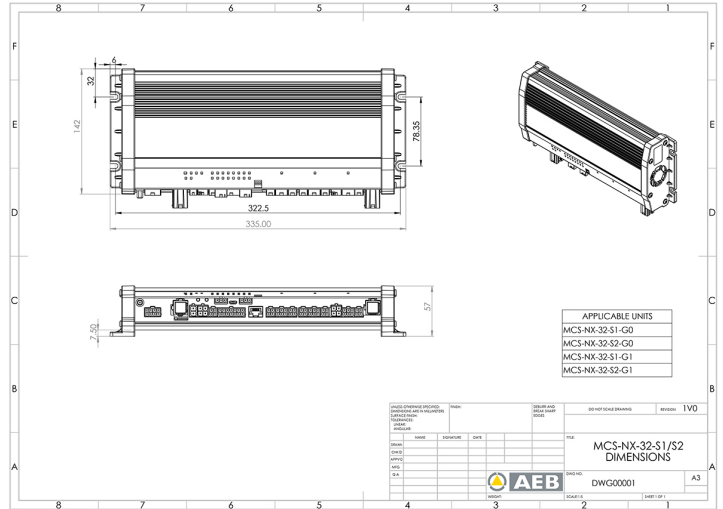

CONTROL SYSTEMS

MCS-NX-32-S1-G0

Control box NX | 32 outputs | 100W siren | no GPS

EAN: 5414184836716

Specifications

Current	2x 70A
Dimensions	335x142x57mm
GPS	No
Operating voltage	10V - 30V
Outputs, detailed	32 Outputs: 4x 20A, 20x 8A, 4x 2,4A

Programmable	PC Programming
Speaker output	100 watt
To be ordered by	1
Type	PC programmable control unit