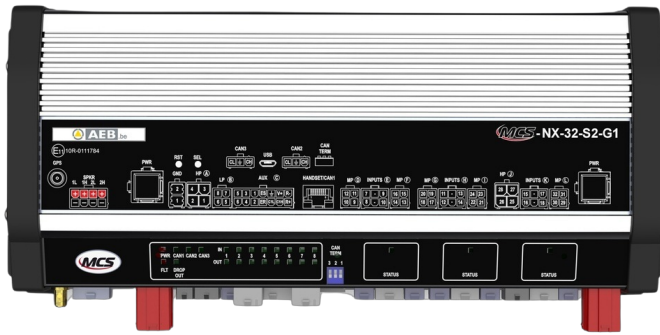

CONTROL SYSTEMS

MCS-NX-32-S1-G0

Control box NX | 32 outputs | 100W siren | no GPS

EAN: 5414184836716

Specifications

Current	2x 70A
Dimensions	335x142x57mm
GPS	No
Operating voltage	10V - 30V
Outputs, detailed	32 Outputs: 4x 20A, 20x 8A, 4x 2,4A

Programmable	PC Programming
Speaker output	100 watt
To be ordered by	1
Type	PC programmable control unit