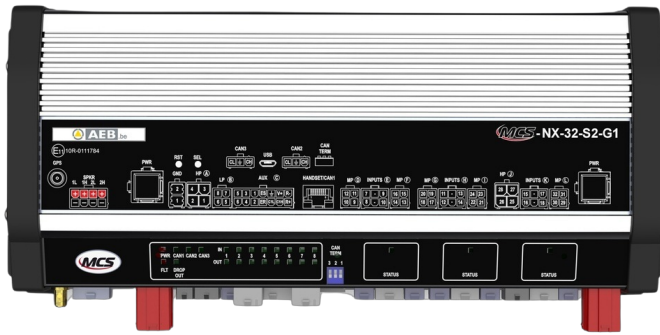

CONTROLS, SIRENS

MCS-NX-32-S1-G0

Control box NX | 32 outputs | 100W siren | no GPS

EAN: 5414184836716

Specifications

Current	2x 70A
Dimensions	335x142x57mm
GPS	No
Operating voltage	10V - 30V
Outputs, detailed	32 Outputs: 4x 20A, 20x 8A, 4x 2,4A

Programmable	PC Programming
Speaker output	100 watt
To be ordered by	1
Type	PC programmable control unit