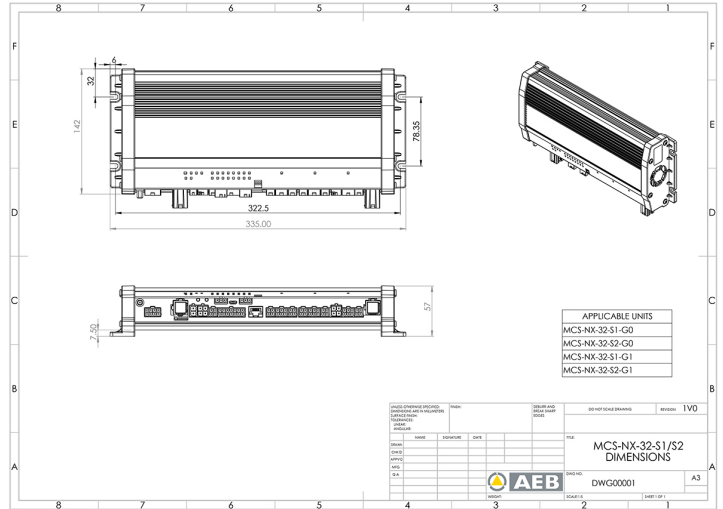

CONTROLS, SIRENS

MCS-NX-32-S1-G0

Control box NX | 32 outputs | 100W siren | no GPS

EAN: 5414184836716

Specifications

Current	2x 70A
Dimensions	335x142x57mm
GPS	No
Operating voltage	10V - 30V
Outputs, detailed	32 Outputs: 4x 20A, 20x 8A, 4x 2,4A

Programmable	PC Programming
Speaker output	100 watt
To be ordered by	1
Type	PC programmable control unit