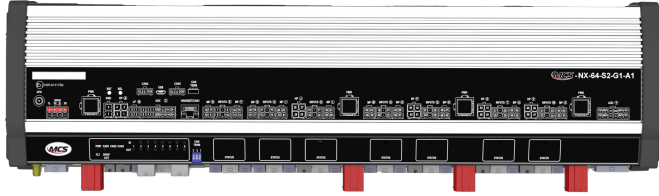

# CONTROLS, SIRENS

MCS-NX-64-S2-G1-A0

Control box NX | 64 outputs | 2x100W siren | GPS | no intercom

EAN: 5414184984981

## Specifications

Current	4x 70A
Dimensions	335x142x57mm
GPS	Yes
Intercom	No
Operating voltage	10V - 30V
Outputs, detailed	64 Outputs: 20x 20A, 40x 8A, 4x 2,4A

Programmable	PC Programming
Speaker output	200 watt (100 watt x 2)
To be ordered by	1
Type	PC programmable control unit