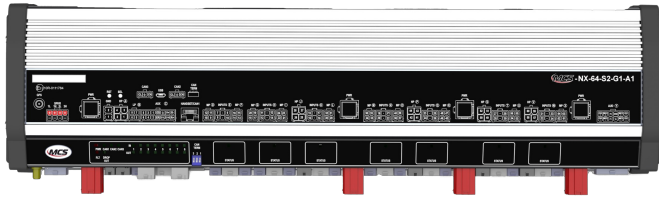

CONTROLS, SIRENS

MCS-NX-64-S2-G1-A0

Control box NX | 64 outputs | 2x100W siren | GPS | no intercom

EAN: 5414184984981

Specifications

Current	4x 70A
Dimensions	335x142x57mm
GPS	Yes
Intercom	No
Operating voltage	10V - 30V
Outputs, detailed	64 Outputs: 20x 20A, 40x 8A, 4x 2,4A

Programmable	PC Programming
Speaker output	200 watt (100 watt x 2)
To be ordered by	1
Type	PC programmable control unit