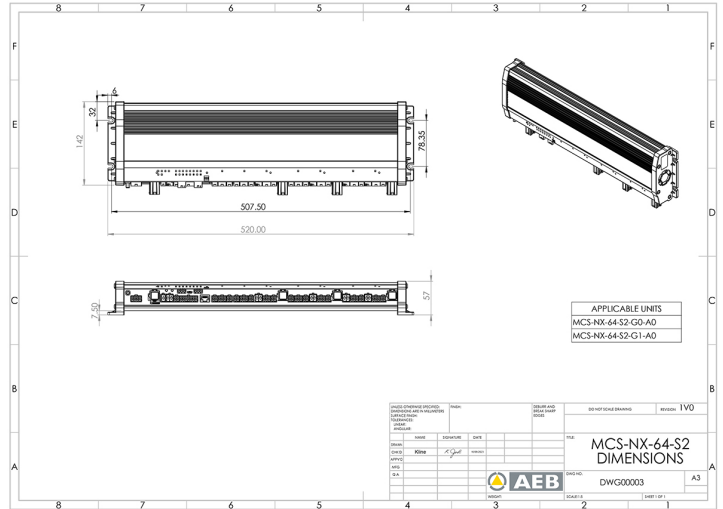

# CONTROLS, SIRENS

MCS-NX-64-S2-G1-A0

Control box NX | 64 outputs | 2x100W siren | GPS | no intercom

EAN: 5414184984981

## Specifications

Current	4x 70A
Dimensions	335x142x57mm
GPS	Yes
Intercom	No
Operating voltage	10V - 30V
Outputs, detailed	64 Outputs: 20x 20A, 40x 8A, 4x 2,4A

Programmable	PC Programming
Speaker output	200 watt (100 watt x 2)
To be ordered by	1
Type	PC programmable control unit