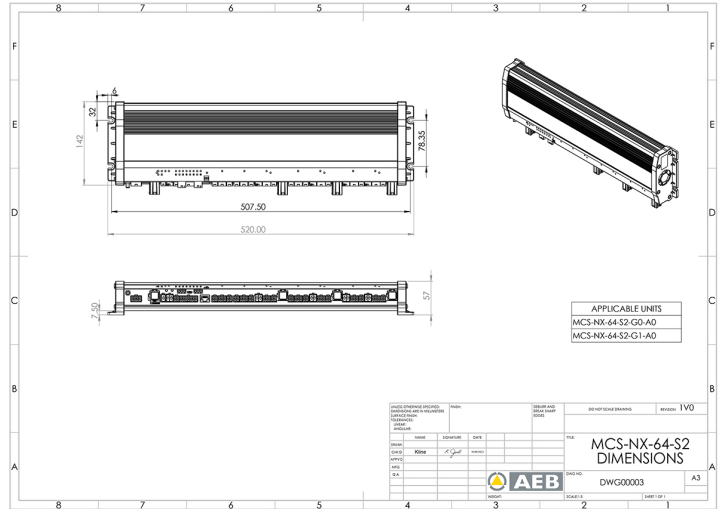

# CONTROL SYSTEMS

MCS-NX-64-S2-G1-A0

Control box NX | 64 outputs | 2x100W siren | GPS | no intercom

EAN: 5414184984981

## Specifications

Current	4x 70A
Dimensions	335x142x57mm
GPS	Yes
Intercom	No
Operating voltage	10V - 30V
Outputs, detailed	64 Outputs: 20x 20A, 40x 8A, 4x 2,4A

Programmable	PC Programming
Speaker output	200 watt (100 watt x 2)
To be ordered by	1
Type	PC programmable control unit