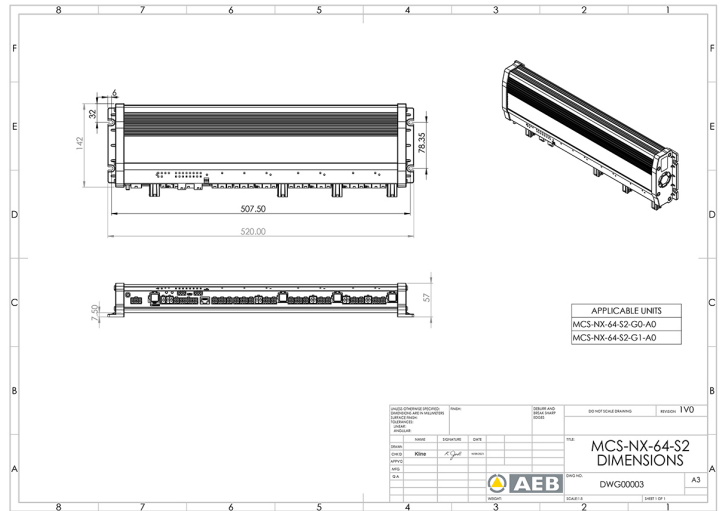

CONTROLS, SIRENS

MCS-NX-64-S2-G1-A0

Control box NX | 64 outputs | 2x100W siren | GPS | no intercom

EAN: 5414184984981

Specifications

Current	4x 70A
Dimensions	335x142x57mm
GPS	Yes
Intercom	No
Operating voltage	10V - 30V
Outputs, detailed	64 Outputs: 20x 20A, 40x 8A, 4x 2,4A

Programmable	PC Programming
Speaker output	200 watt (100 watt x 2)
To be ordered by	1
Type	PC programmable control unit