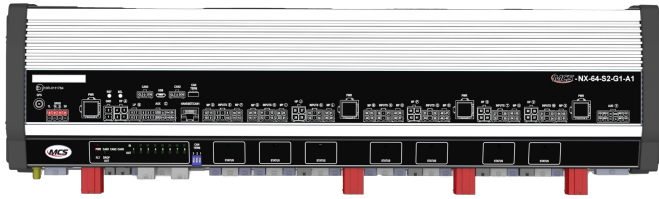

# CONTROL SYSTEMS

MCS-NX-64-S2-G1-A0

Control box NX | 64 outputs | 2x100W siren | GPS | no intercom

EAN: 5414184984981

## Specifications

Current	4x 70A
Dimensions	335x142x57mm
GPS	Yes
Intercom	No
Operating voltage	10V - 30V
Outputs, detailed	64 Outputs: 20x 20A, 40x 8A, 4x 2,4A

Programmable	PC Programming
Speaker output	200 watt (100 watt x 2)
To be ordered by	1
Type	PC programmable control unit