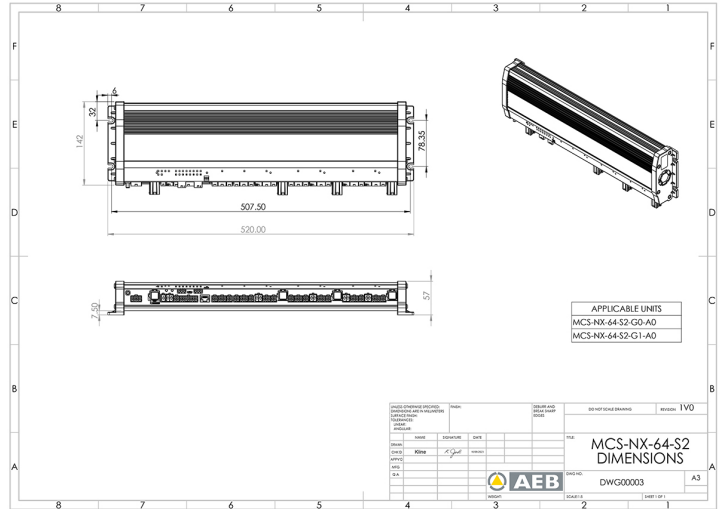

# CONTROLS, SIRENS

MCS-NX-64-S2-  
G0-A0

Control box NX | 64 outputs | 2x100W siren | no GPS | no intercom

EAN: 5414184311367

## Specifications

Current	4x 70A
Dimensions	335x142x57mm
GPS	No
Intercom	No
Operating voltage	10V - 30V
Outputs, detailed	64 Outputs: 20x 20A, 40x 8A, 4x 2,4A

Programmable	PC Programming
Speaker output	200 watt (100 watt x 2)
To be ordered by	1
Type	PC programmable control unit