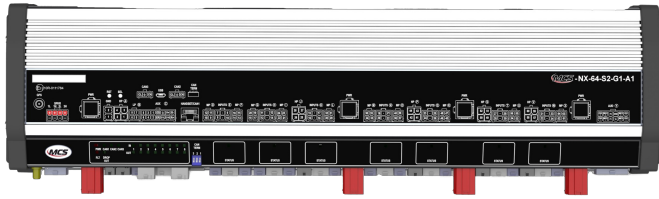

# CONTROLS, SIRENS

MCS-NX-64-S2-  
G0-A0

Control box NX | 64 outputs | 2x100W siren | no GPS | no intercom

EAN: 5414184311367

## Specifications

Current	4x 70A
Dimensions	335x142x57mm
GPS	No
Intercom	No
Operating voltage	10V - 30V
Outputs, detailed	64 Outputs: 20x 20A, 40x 8A, 4x 2,4A

Programmable	PC Programming
Speaker output	200 watt (100 watt x 2)
To be ordered by	1
Type	PC programmable control unit