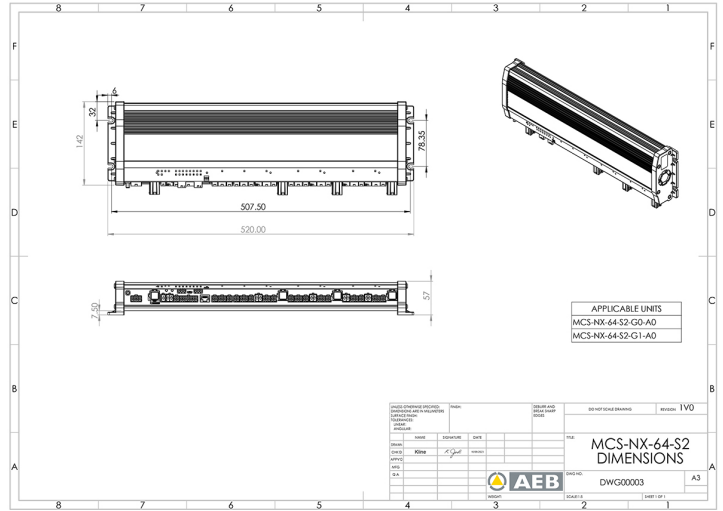

CONTROLS, SIRENS

MCS-NX-64-S2-
G0-A0

Control box NX | 64 outputs | 2x100W siren | no GPS | no intercom

EAN: 5414184311367

Specifications

Current	4x 70A
Dimensions	335x142x57mm
GPS	No
Intercom	No
Operating voltage	10V - 30V
Outputs, detailed	64 Outputs: 20x 20A, 40x 8A, 4x 2,4A

Programmable	PC Programming
Speaker output	200 watt (100 watt x 2)
To be ordered by	1
Type	PC programmable control unit