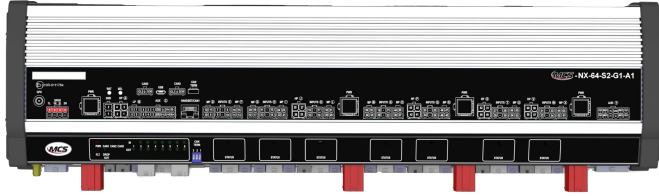

CONTROLS, SIRENS

MCS-NX-64-S2-
G0-A0

Control box NX | 64 outputs | 2x100W siren | no GPS | no intercom

EAN: 5414184311367

Specifications

Current	4x 70A
Dimensions	335x142x57mm
GPS	No
Intercom	No
Operating voltage	10V - 30V
Outputs, detailed	64 Outputs: 20x 20A, 40x 8A, 4x 2,4A

Programmable	PC Programming
Speaker output	200 watt (100 watt x 2)
To be ordered by	1
Type	PC programmable control unit