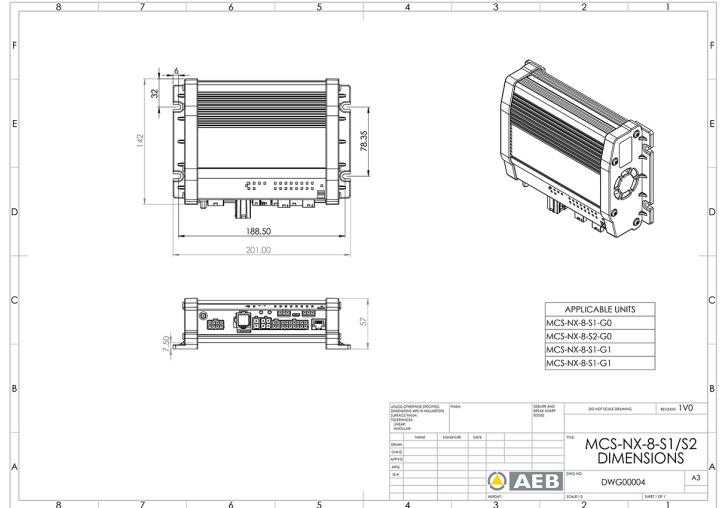

EAN: 5414184991187

Specifications

Current	70A	Programmable	PC Programming
Dimensions	201mm x 142mm x 57mm	Speaker output	100 watt
GPS	No	To be ordered by	1
Operating voltage	12V - 24V	Type	PC programmable control unit
Outputs, detailed	8 outputs: 4x 20A,		