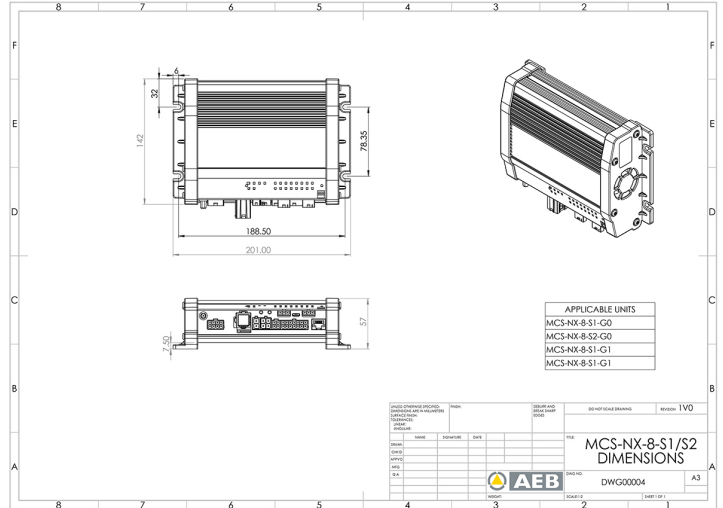

# CONTROLS, SIRENS

MCS-NX-8-S1-G0

Control box NX | 8 outputs | 100W siren | no GPS

EAN: 5414184991187

## Specifications

Current	70A	Programmable	PC Programming
Dimensions	201mm x 142mm x 57mm	Speaker output	100 watt
GPS	No	To be ordered by	1
Operating voltage	12V - 24V	Type	PC programmable control unit
Outputs, detailed	8 outputs: 4x 20A,		