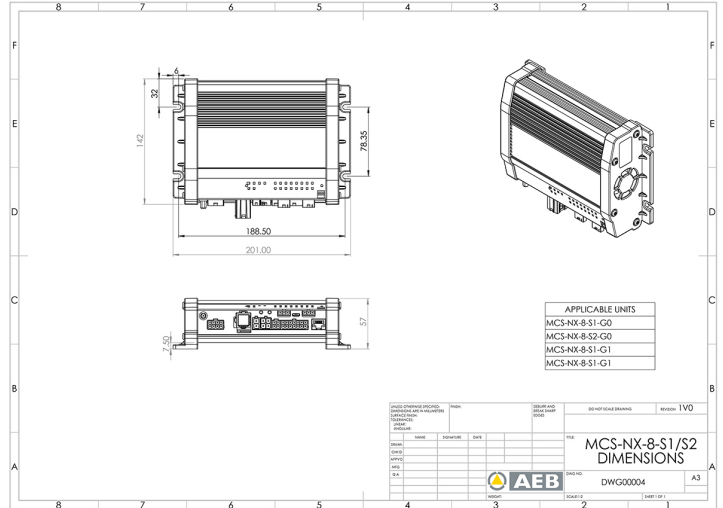

CONTROLS, SIRENS

MCS-NX-8-S1-G0

Control box NX | 8 outputs | 100W siren | no GPS

EAN: 5414184991187

Specifications

Current	70A	Programmable	PC Programming
Dimensions	201mm x 142mm x 57mm	Speaker output	100 watt
GPS	No	To be ordered by	1
Operating voltage	12V - 24V	Type	PC programmable control unit
Outputs, detailed	8 outputs: 4x 20A,		