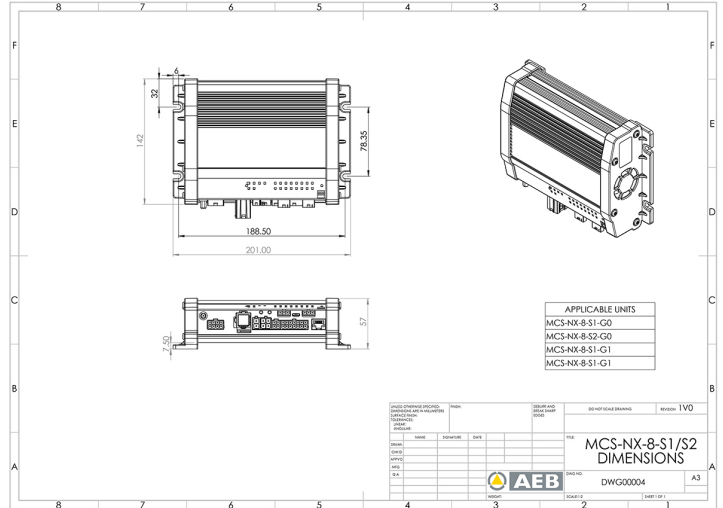

EAN: 5414184146990

Specifications

Current	70A	Programmable	PC Programming
Dimensions	201mm x 142mm x 57mm	Speaker output	200 watt (100 watt x 2)
GPS	Yes	To be ordered by	1
Operating voltage	12V - 24V	Type	PC programmable control unit
Outputs, detailed	8 outputs: 4x 20A,		