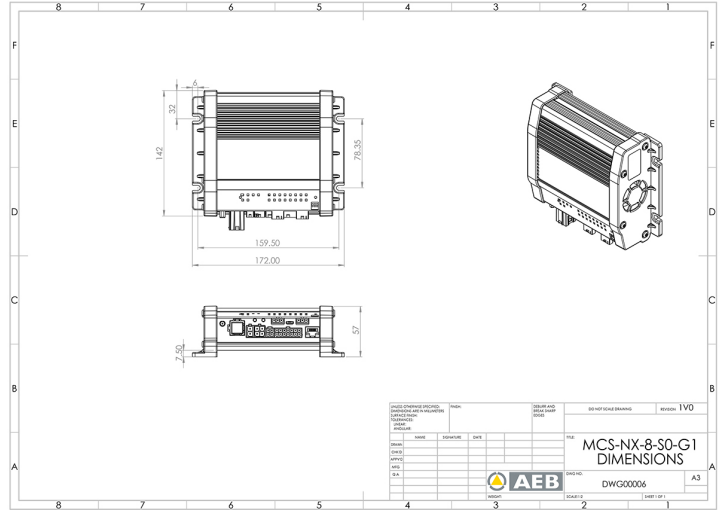

CONTROLS, SIRENS

MCS-NX-8-S0-G0

Control box NX | 8 outputs | no siren | no GPS

EAN: 5414184313057

Specifications

Current	70A
Dimensions	201mm x 142mm x 57mm
GPS	No
Operating voltage	12V - 24V
Outputs, detailed	8 outputs: 4x 20A,
Programmable	PC Programming

To be ordered by	1
Type	PC programmable control unit