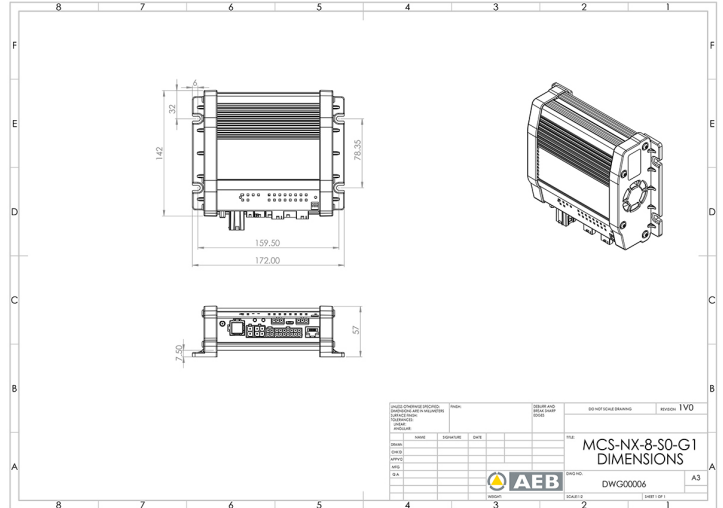

# CONTROLS, SIRENS

MCS-NX-8-S0-G0

Control box NX | 8 outputs | no siren | no GPS

EAN: 5414184313057

## Specifications

Current	70A
Dimensions	201mm x 142mm x 57mm
GPS	No
Operating voltage	12V - 24V
Outputs, detailed	8 outputs: 4x 20A,
Programmable	PC Programming

To be ordered by	1
Type	PC programmable control unit