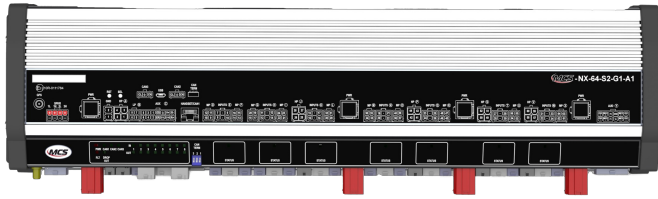

CONTROLS, SIRENS

MCS-NX-64-S2-G1-A1

Control box NX | 64 outputs | 2x100W siren | GPS | Intercom

EAN: 5414184009738

Specifications

Current	4x 70A
Dimensions	561x142x57mm
GPS	Yes
Intercom	Yes
Operating voltage	12V - 24V
Outputs, detailed	64 Outputs: 20x 20A, 40x 8A, 4x 2,4A

Programmable	PC Programming
Speaker output	200 watt (100 watt x 2)
To be ordered by	1
Type	PC programmable control unit