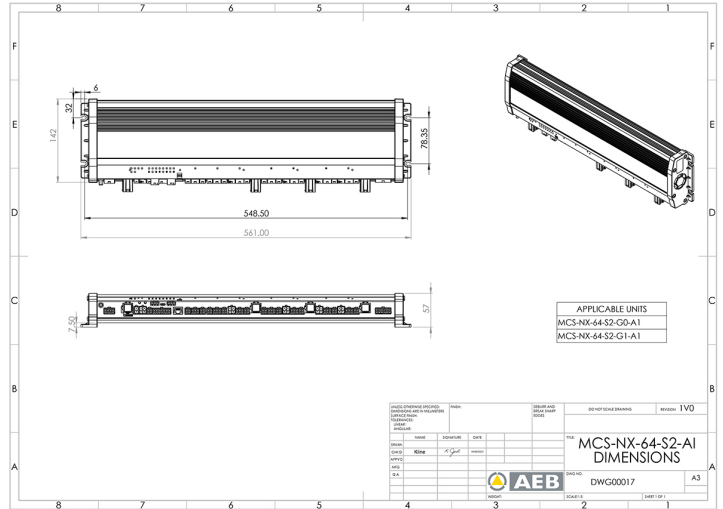

# CONTROL SYSTEMS

MCS-NX-64-S2-G1-A1

Control box NX | 64 outputs | 2x100W siren | GPS | Intercom

EAN: 5414184009738

## Specifications

Current	4x 70A
Dimensions	561x142x57mm
GPS	Yes
Intercom	Yes
Operating voltage	12V - 24V
Outputs, detailed	64 Outputs: 20x 20A, 40x 8A, 4x 2,4A

Programmable	PC Programming
Speaker output	200 watt (100 watt x 2)
To be ordered by	1
Type	PC programmable control unit