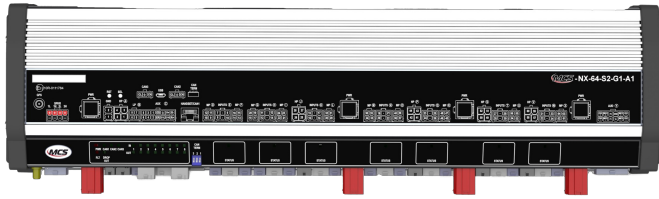

CONTROL SYSTEMS

MCS-NX-64-S2-G1-A1

Control box NX | 64 outputs | 2x100W siren | GPS | Intercom

EAN: 5414184009738

Specifications

Current	4x 70A
Dimensions	561x142x57mm
GPS	Yes
Intercom	Yes
Operating voltage	12V - 24V
Outputs, detailed	64 Outputs: 20x 20A, 40x 8A, 4x 2,4A

Programmable	PC Programming
Speaker output	200 watt (100 watt x 2)
To be ordered by	1
Type	PC programmable control unit