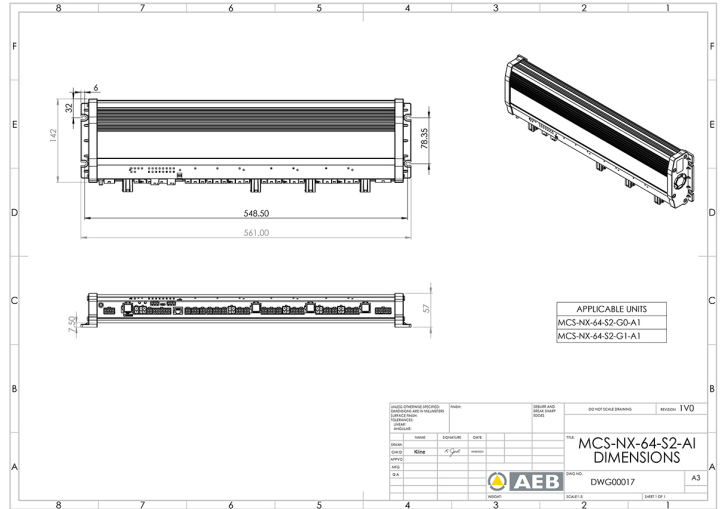

CONTROL SYSTEMS

MCS-NX-64-S2-G1-A1

Control box NX | 64 outputs | 2x100W siren | GPS | Intercom

EAN: 5414184009738

Specifications

Current	4x 70A
Dimensions	561x142x57mm
GPS	Yes
Intercom	Yes
Operating voltage	12V - 24V
Outputs, detailed	64 Outputs: 20x 20A, 40x 8A, 4x 2,4A

Programmable	PC Programming
Speaker output	200 watt (100 watt x 2)
To be ordered by	1
Type	PC programmable control unit