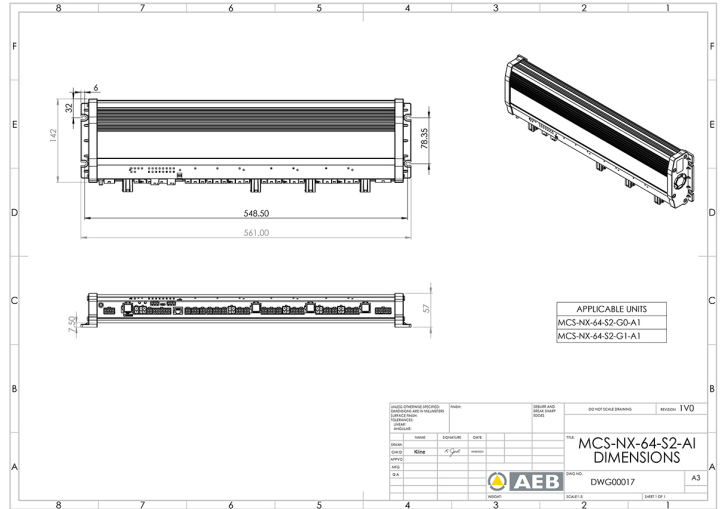

# CONTROLS, SIRENS

MCS-NX-64-S2-G1-A1

Control box NX | 64 outputs | 2x100W siren | GPS | Intercom

EAN: 5414184009738

## Specifications

Current	4x 70A
Dimensions	561x142x57mm
GPS	Yes
Intercom	Yes
Operating voltage	12V - 24V
Outputs, detailed	64 Outputs: 20x 20A, 40x 8A, 4x 2,4A

Programmable	PC Programming
Speaker output	200 watt (100 watt x 2)
To be ordered by	1
Type	PC programmable control unit