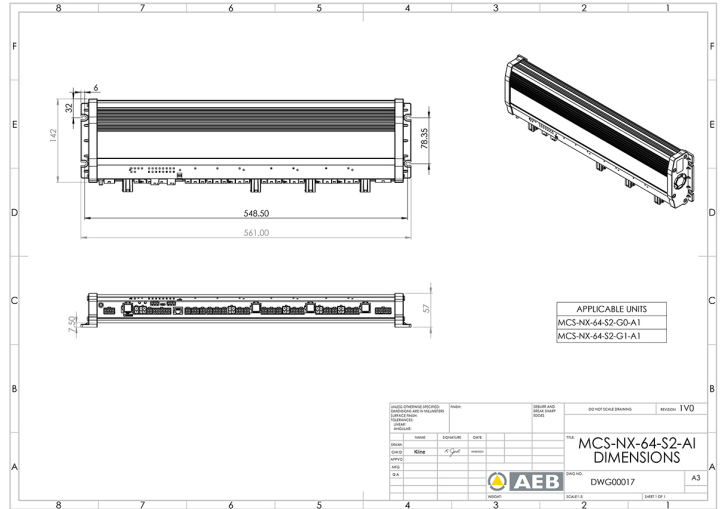

CONTROLS, SIRENS

MCS-NX-64-S2-G1-A1

Control box NX | 64 outputs | 2x100W siren | GPS | Intercom

EAN: 5414184009738

Specifications

Current	4x 70A
Dimensions	561x142x57mm
GPS	Yes
Intercom	Yes
Operating voltage	12V - 24V
Outputs, detailed	64 Outputs: 20x 20A, 40x 8A, 4x 2,4A

Programmable	PC Programming
Speaker output	200 watt (100 watt x 2)
To be ordered by	1
Type	PC programmable control unit