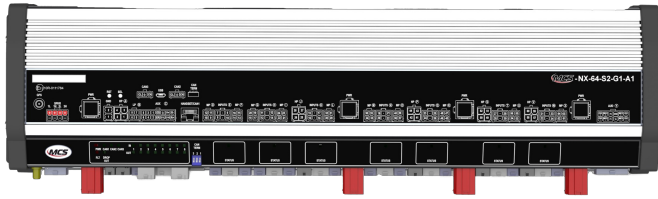

# CONTROLS, SIRENS

MCS-NX-64-S2-G1-A1

Control box NX | 64 outputs | 2x100W siren | GPS | Intercom

EAN: 5414184009738

## Specifications

Current	4x 70A
Dimensions	561x142x57mm
GPS	Yes
Intercom	Yes
Operating voltage	12V - 24V
Outputs, detailed	64 Outputs: 20x 20A, 40x 8A, 4x 2,4A

Programmable	PC Programming
Speaker output	200 watt (100 watt x 2)
To be ordered by	1
Type	PC programmable control unit