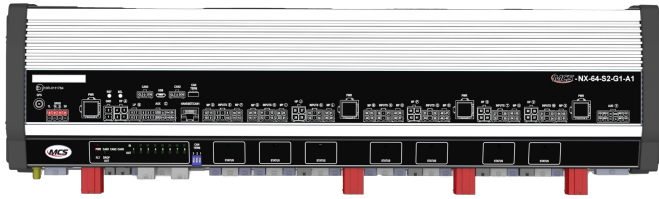

# CONTROL SYSTEMS

MCS-NX-64-S2-G1-A1

Control box NX | 64 outputs | 2x100W siren | GPS | Intercom

EAN: 5414184009738

## Specifications

Current	4x 70A
Dimensions	561x142x57mm
GPS	Yes
Intercom	Yes
Operating voltage	12V - 24V
Outputs, detailed	64 Outputs: 20x 20A, 40x 8A, 4x 2,4A

Programmable	PC Programming
Speaker output	200 watt (100 watt x 2)
To be ordered by	1
Type	PC programmable control unit