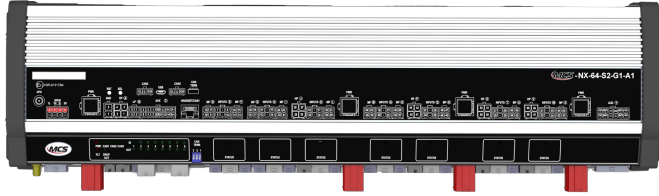

# CONTROLS, SIRENS

MCS-NX-64-S2-  
G0-A1

Control box NX | 64 outputs | 2x100W sirenes | no GPS | intercom

EAN: 5414184739598

## Specifications

Current	4x 70A
Dimensions	561x142x57mm
GPS	No
Intercom	Yes
Operating voltage	12V - 24V
Outputs, detailed	64 Outputs: 20x 20A, 40x 8A, 4x 2,4A

Programmable	PC Programming
Speaker output	200 watt (100 watt x 2)
To be ordered by	1
Type	PC programmable control unit