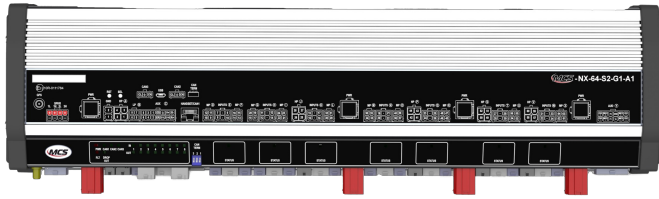

# CONTROL SYSTEMS

MCS-NX-64-S2-  
G0-A1

Control box NX | 64 outputs | 2x100W sirenes | no GPS | intercom

EAN: 5414184739598

## Specifications

Current	4x 70A
Dimensions	561x142x57mm
GPS	No
Intercom	Yes
Operating voltage	12V - 24V
Outputs, detailed	64 Outputs: 20x 20A, 40x 8A, 4x 2,4A

Programmable	PC Programming
Speaker output	200 watt (100 watt x 2)
To be ordered by	1
Type	PC programmable control unit