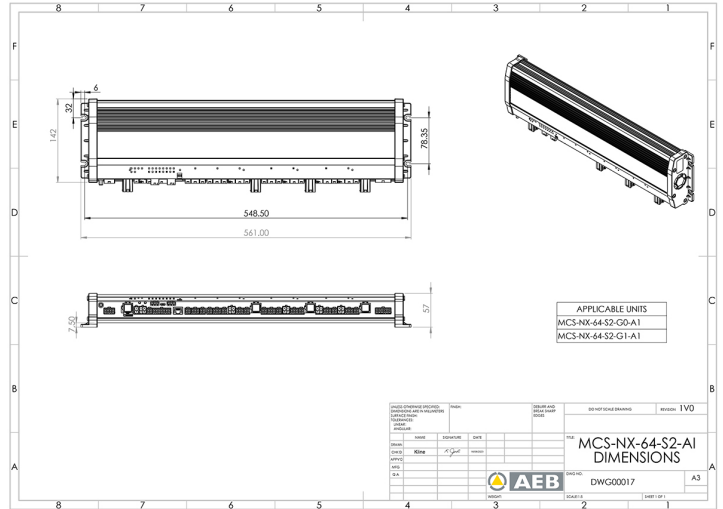

# CONTROLS, SIRENS

MCS-NX-64-S2-  
G0-A1

Control box NX | 64 outputs | 2x100W sirenes | no GPS | intercom

EAN: 5414184739598

## Specifications

Current	4x 70A
Dimensions	561x142x57mm
GPS	No
Intercom	Yes
Operating voltage	12V - 24V
Outputs, detailed	64 Outputs: 20x 20A, 40x 8A, 4x 2,4A

Programmable	PC Programming
Speaker output	200 watt (100 watt x 2)
To be ordered by	1
Type	PC programmable control unit