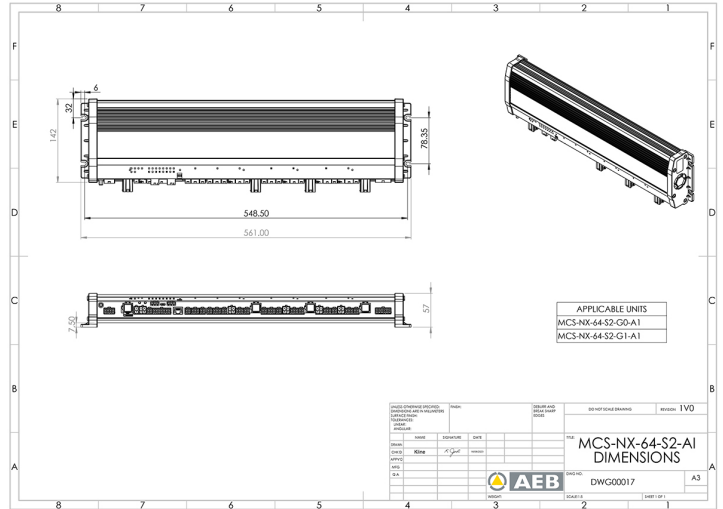

# CONTROL SYSTEMS

MCS-NX-64-S2-  
G0-A1

Control box NX | 64 outputs | 2x100W sirenes | no GPS | intercom

EAN: 5414184739598

## Specifications

Current	4x 70A
Dimensions	561x142x57mm
GPS	No
Intercom	Yes
Operating voltage	12V - 24V
Outputs, detailed	64 Outputs: 20x 20A, 40x 8A, 4x 2,4A

Programmable	PC Programming
Speaker output	200 watt (100 watt x 2)
To be ordered by	1
Type	PC programmable control unit