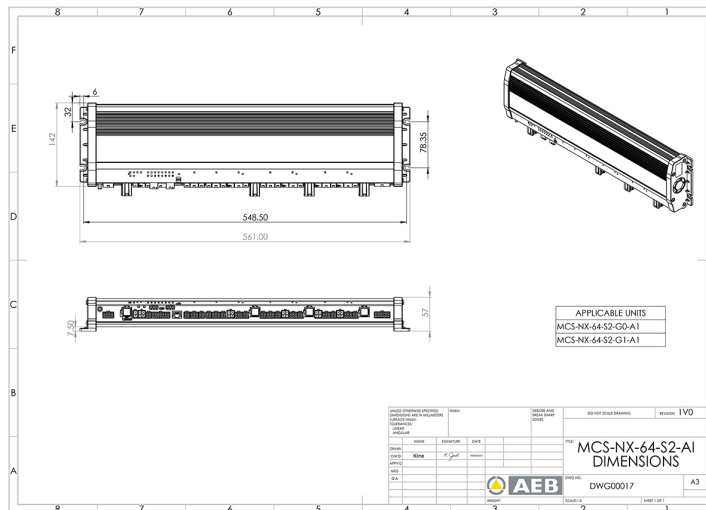

# CONTROLS, SIRENS

MCS-NX-64-S2-G0-A1

Control box NX | 64 outputs | 2x100W sirenes | no GPS | intercom

EAN: 5414184739598

## Specifications

Current	4x 70A
Dimensions	561x142x57mm
GPS	No
Intercom	Yes
Operating voltage	12V - 24V
Outputs, detailed	64 Outputs: 20x 20A, 40x 8A, 4x 2,4A

Programmable	PC Programming
Speaker output	200 watt (100 watt x 2)
To be ordered by	1
Type	PC programmable control unit