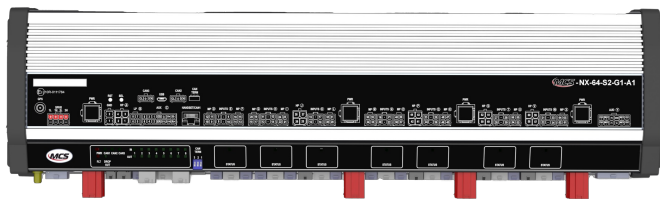

# CONTROLS, SIRENS

MCS-NX-64-S2-G0-A1

Control box NX | 64 outputs | 2x100W sirenes | no GPS | intercom

EAN: 5414184739598

## Specifications

Current	4x 70A
Dimensions	561x142x57mm
GPS	No
Intercom	Yes
Operating voltage	12V - 24V
Outputs, detailed	64 Outputs: 20x 20A, 40x 8A, 4x 2,4A

Programmable	PC Programming
Speaker output	200 watt (100 watt x 2)
To be ordered by	1
Type	PC programmable control unit